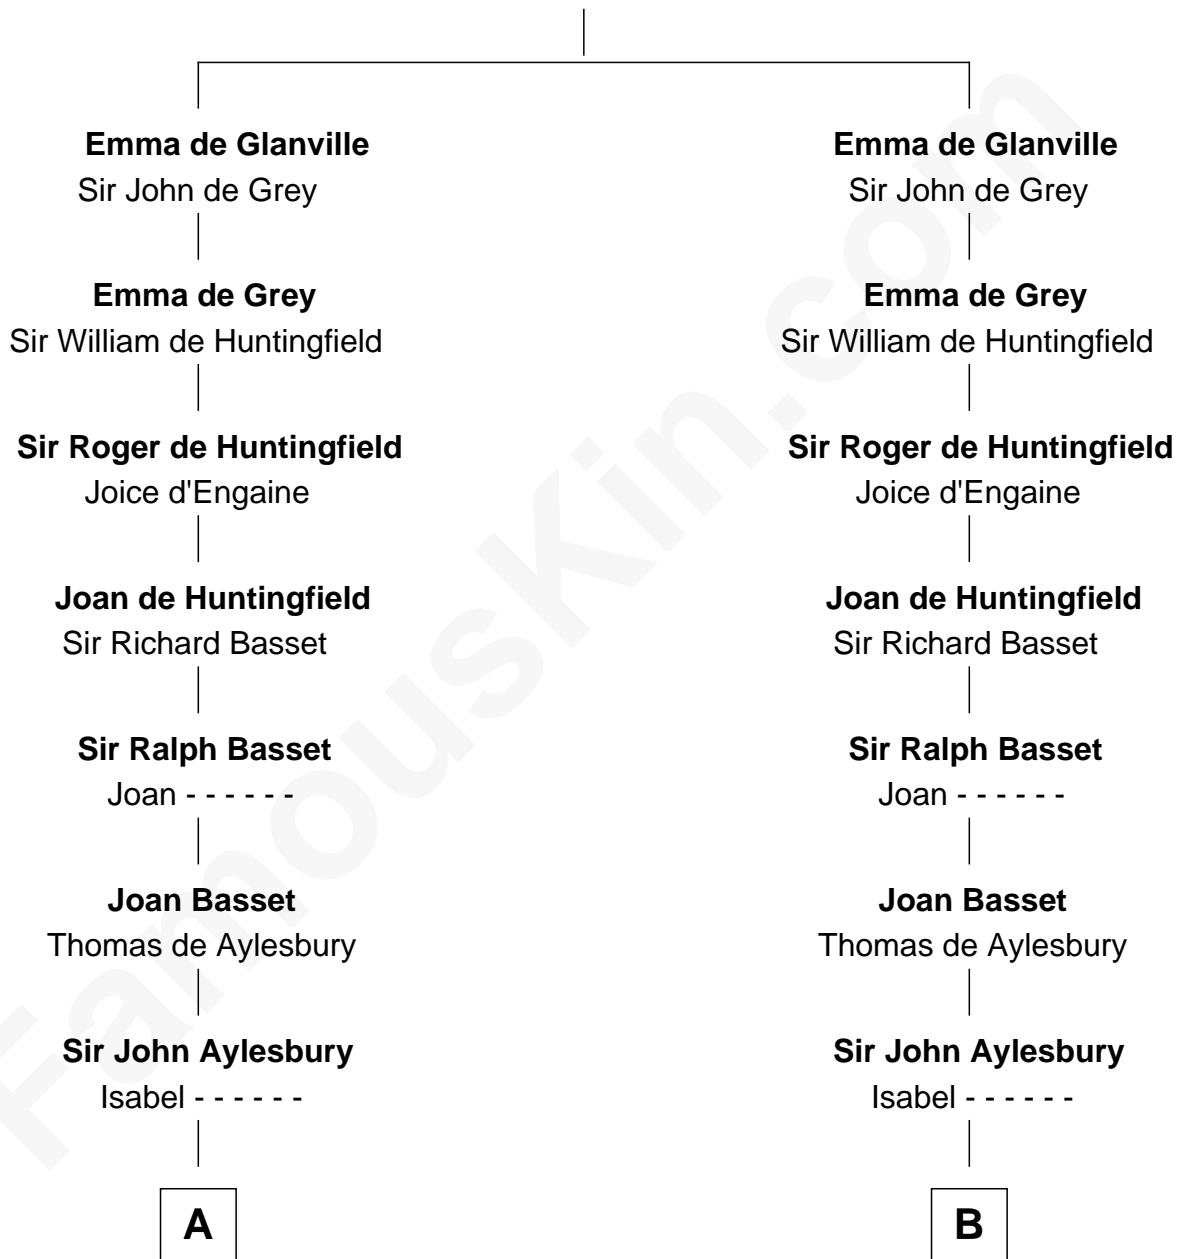

FamousKin.com Relationship Chart of

Zachary Taylor

12th U.S. President

21st cousin of

James Madison

4th U.S. President

Geoffrey de Glanville

C

William Strother
Margaret Thornton

Francis Strother
Susannah Dabney

William Strother
Sarah Bayly

Sarah Dabney Strother
Col. Richard Taylor

Zachary Taylor
12th U.S. President

D

Alice Savage
Francis Thornton

Elizabeth Thornton
Edwin Conway

Francis Conway
Rebecca Catlett

Eleanor Rose Conway
James Madison

James Madison
4th U.S. President