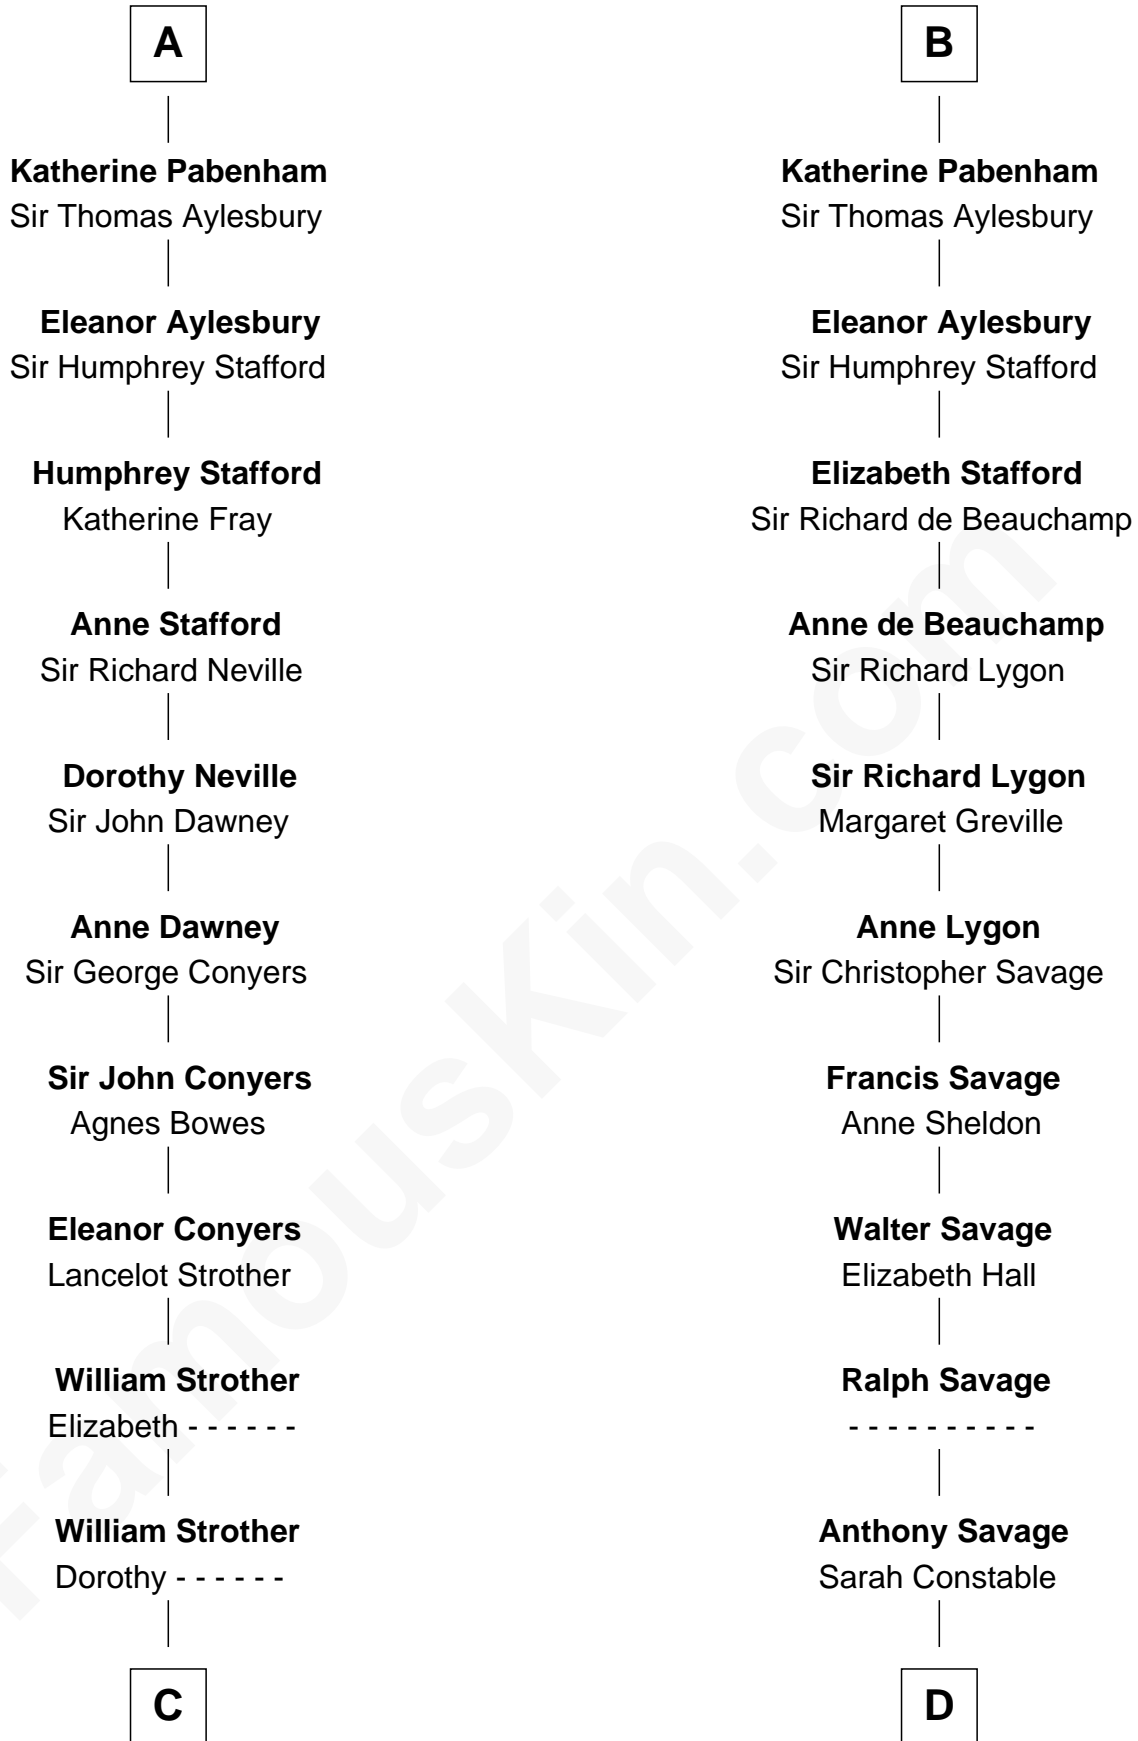

FamousKin.com Relationship Chart of

Zachary Taylor

12th U.S. President

21st cousin of

James Madison

4th U.S. President

William I de Lancaster

Gundred de Warenne

Hawise de Stuteville

Hawise de Lancaster

Gilbert FitzRoger

Hawise de Lancaster

Peter II de Brus

Agnes de Brus

Walter de Fauconberge

Anice de Fauconberge

Sir Nicholas Engaine

Sir John d'Engaine

Joan Peveral

Elizabeth d'Engaine

Sir Laurence de Pabenham

B

C

William Strother
Margaret Thornton

Francis Strother
Susannah Dabney

William Strother
Sarah Bayly

Sarah Dabney Strother
Col. Richard Taylor

Zachary Taylor
12th U.S. President

D

Alice Savage
Francis Thornton

Elizabeth Thornton
Edwin Conway

Francis Conway
Rebecca Catlett