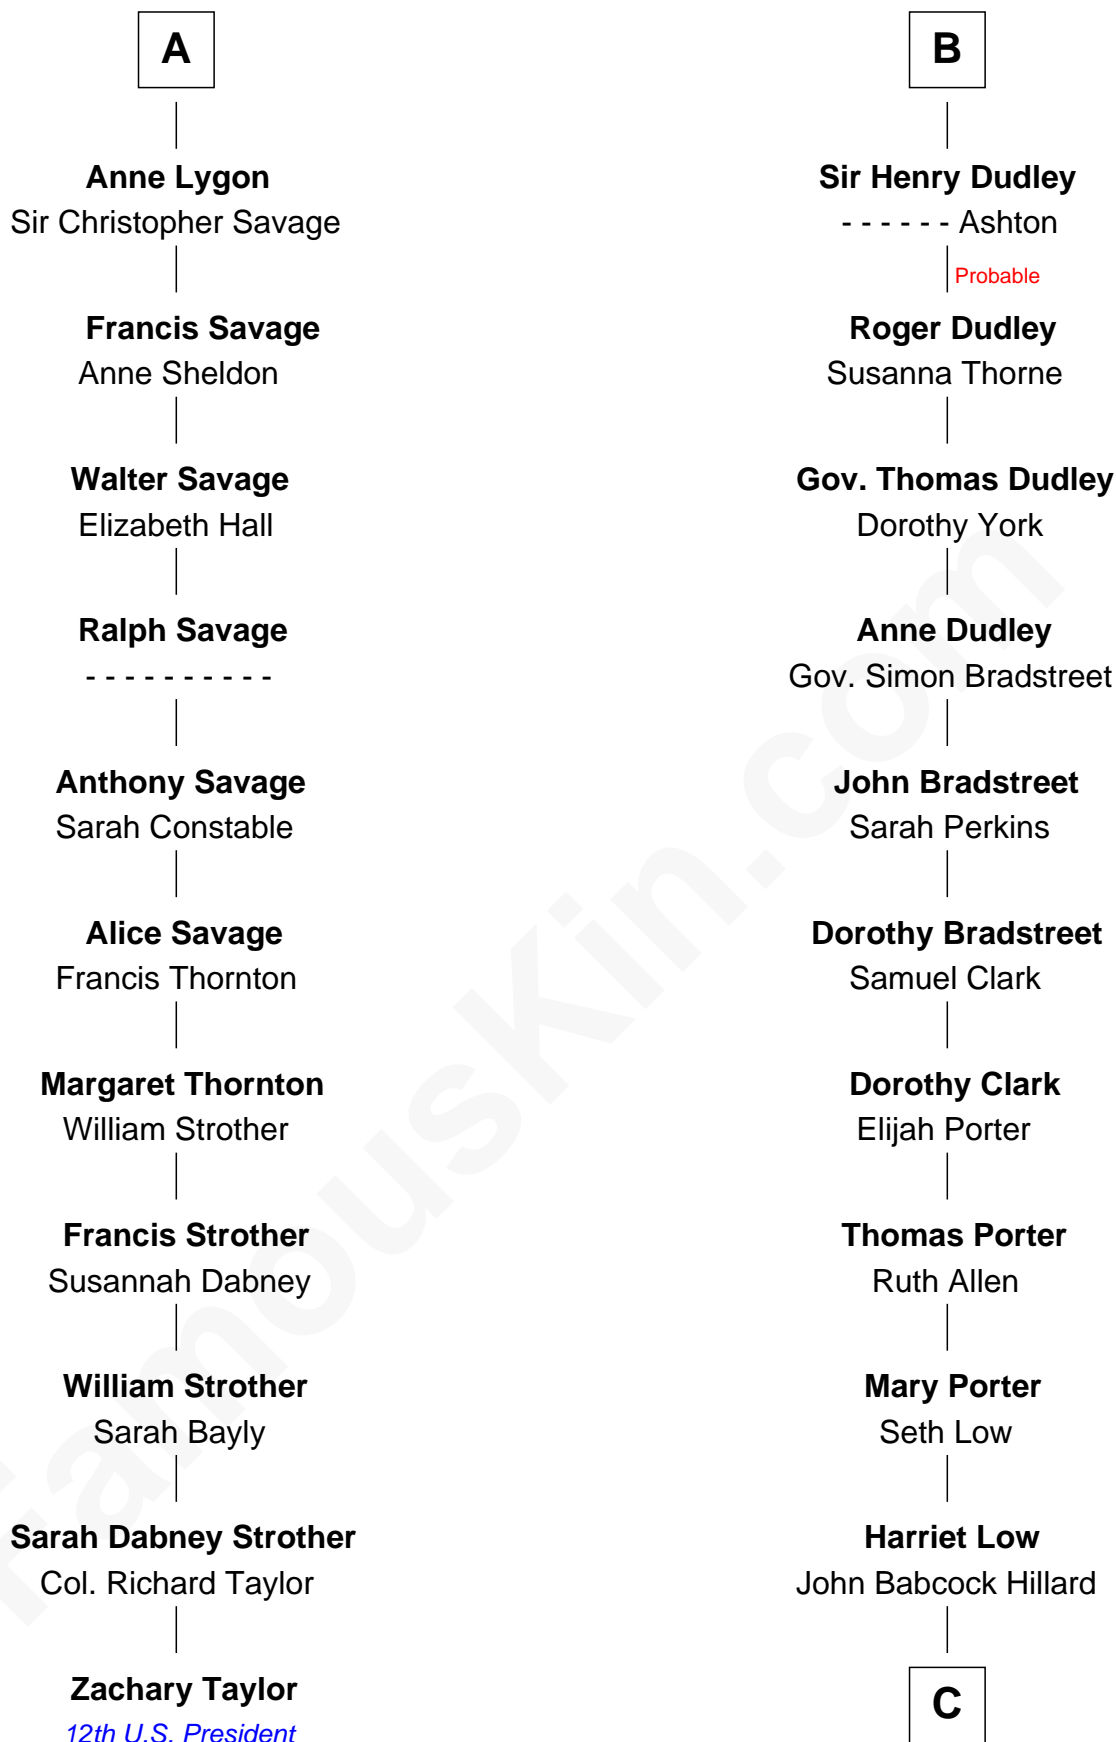

FamousKin.com
Relationship Chart of
Zachary Taylor
12th U.S. President

17th cousin 3 times removed of
Bill Weld
68th Governor of Massachusetts

C

—
Harriet Hillard

William Augustus White

—
Margaret Low White

Francis Minot Weld

—
David Weld

Mary Blake Nichols

—
Bill Weld

68th Governor of Massachusetts