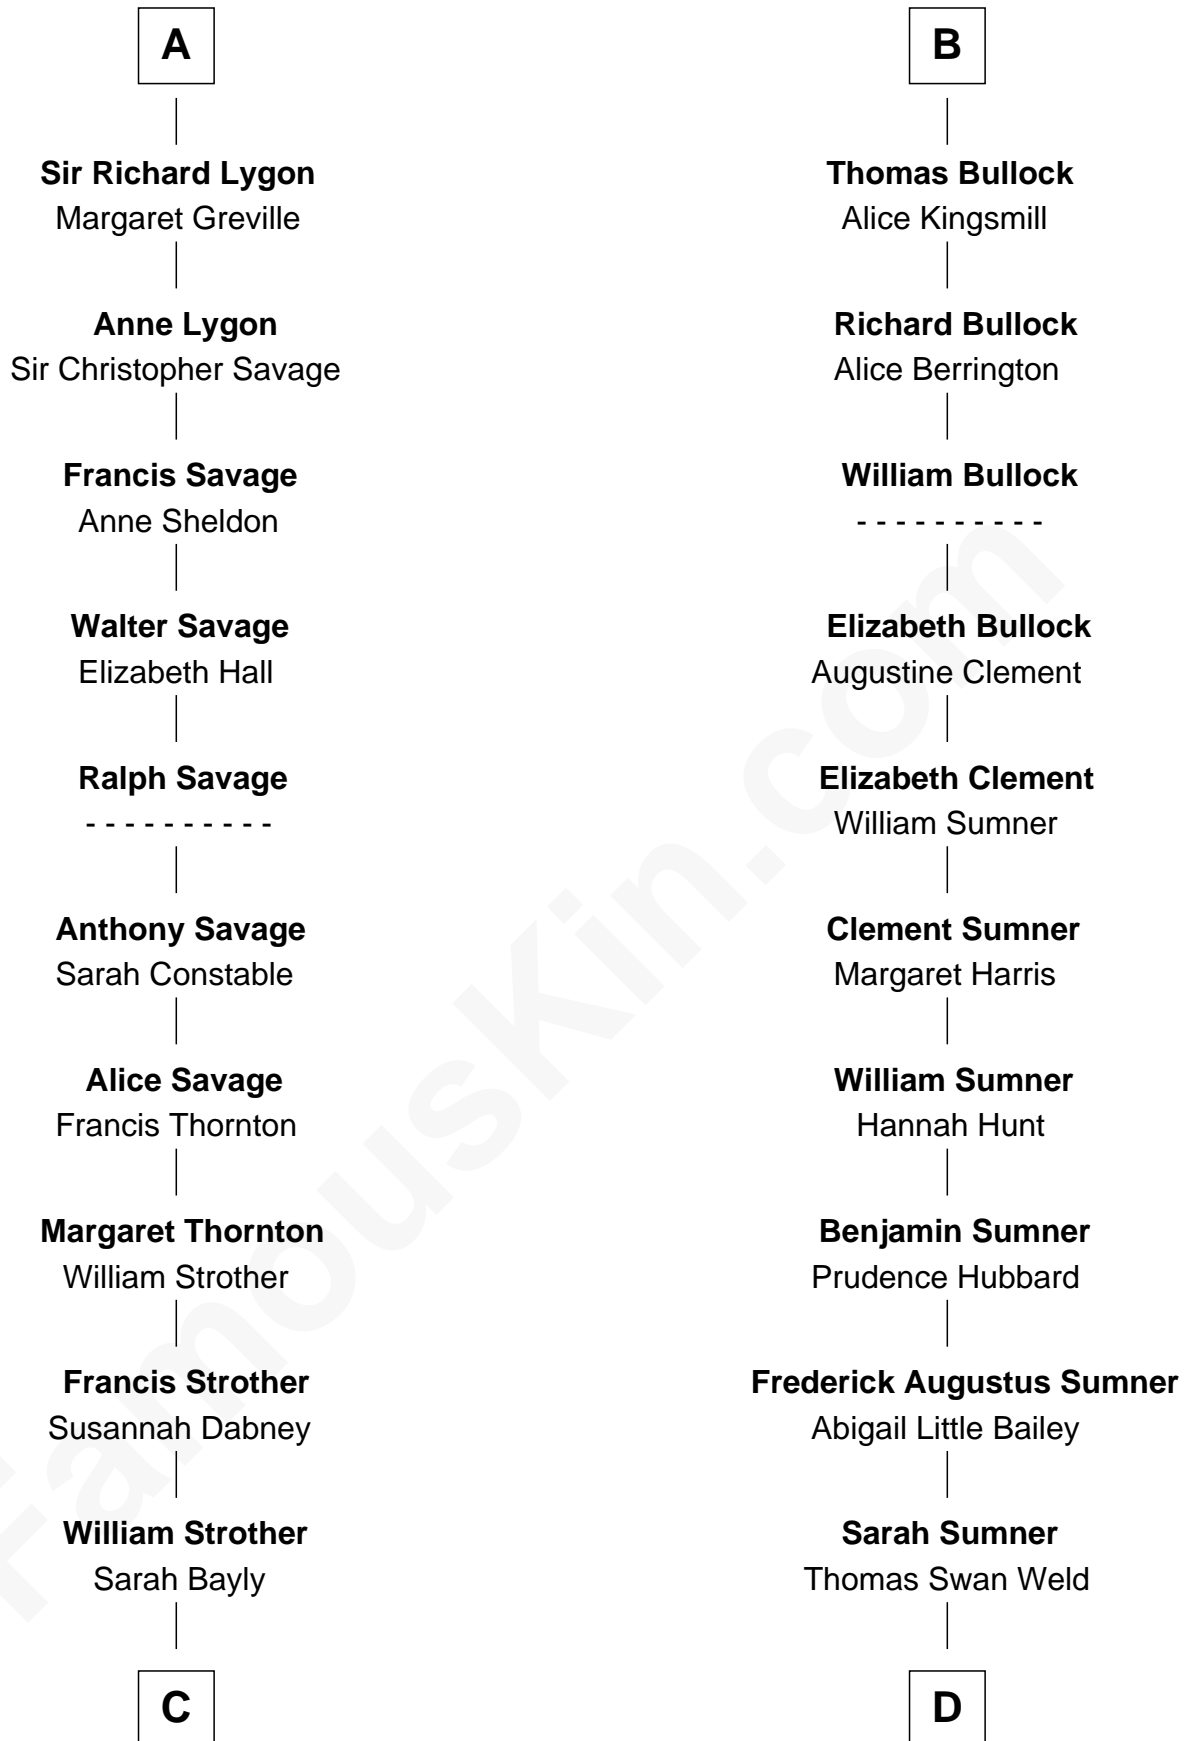

**FamousKin.com**  
**Relationship Chart of**  
**Zachary Taylor**  
*12th U.S. President*

**18th cousin 2 times removed of**  
**Bill Weld**  
*68th Governor of Massachusetts*

**C**

**Sarah Dabney Strother**

Col. Richard Taylor

**Zachary Taylor**

*12th U.S. President*

**D**

**Dr. Francis Minot Weld**

Fanny Elizabeth Bartholomew

**Francis Minot Weld**

Margaret Low White

**David Weld**

Mary Blake Nichols

**Bill Weld**

*68th Governor of Massachusetts*