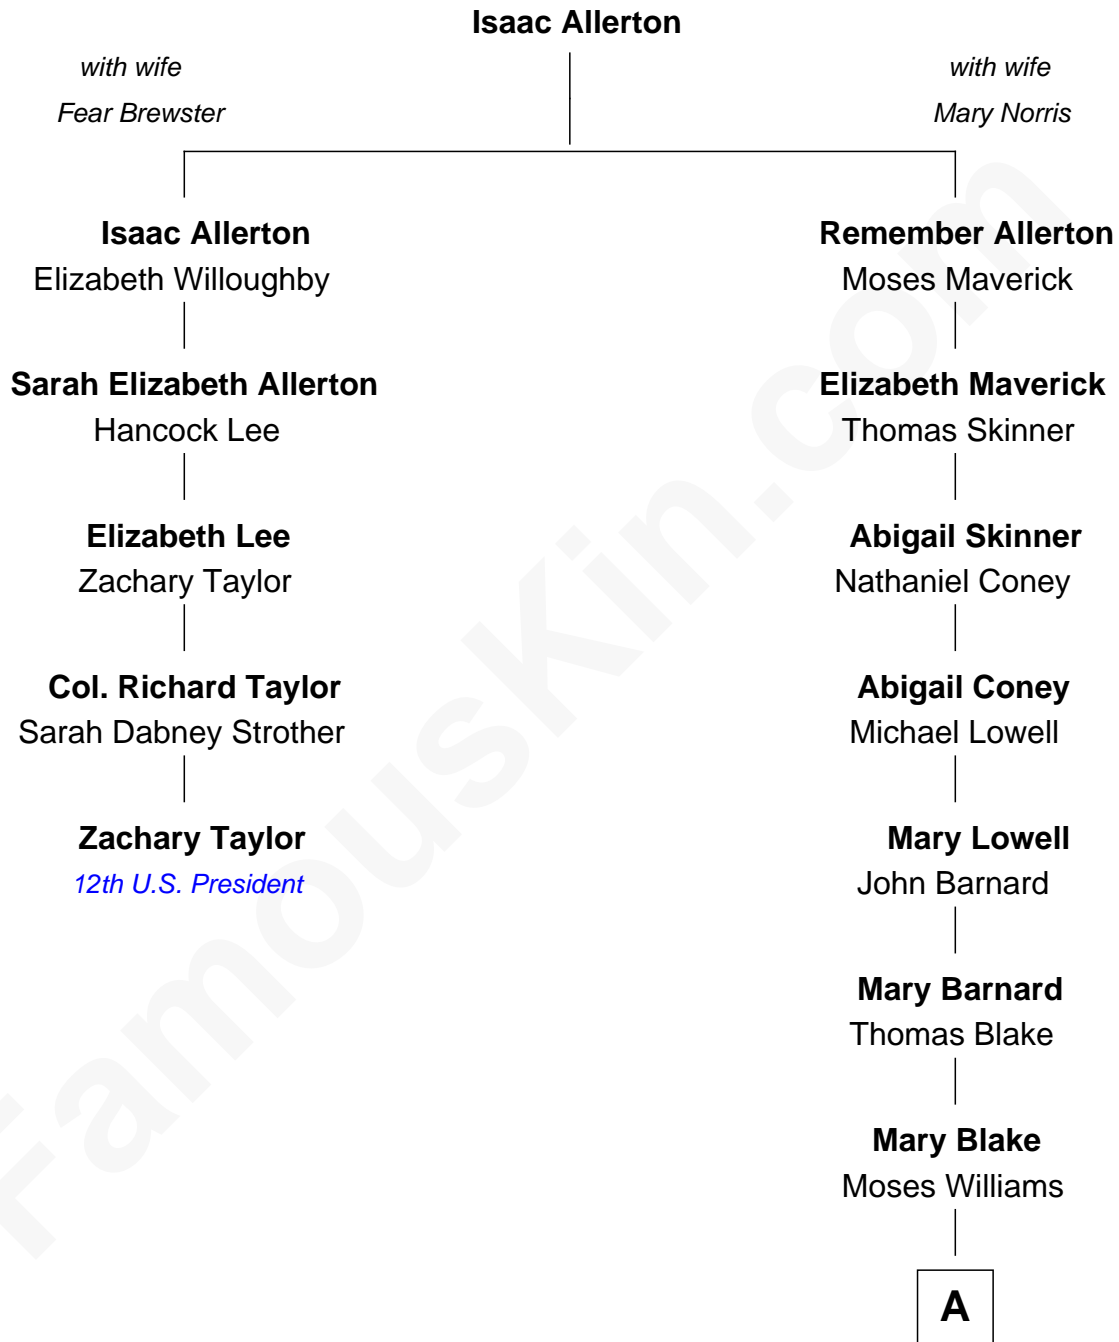

FamousKin.com Relationship Chart of

Zachary Taylor

12th U.S. President

4th cousin 7 times removed of

Bill Weld

68th Governor of Massachusetts

A

Sarah Elizabeth Williams

William Henry Slocum

Mary Blake Slocum

John White Treadwell Nichols

John Treadwell Nichols

Cornelia DuBois Floyd

Mary Blake Nichols

David Weld

Bill Weld