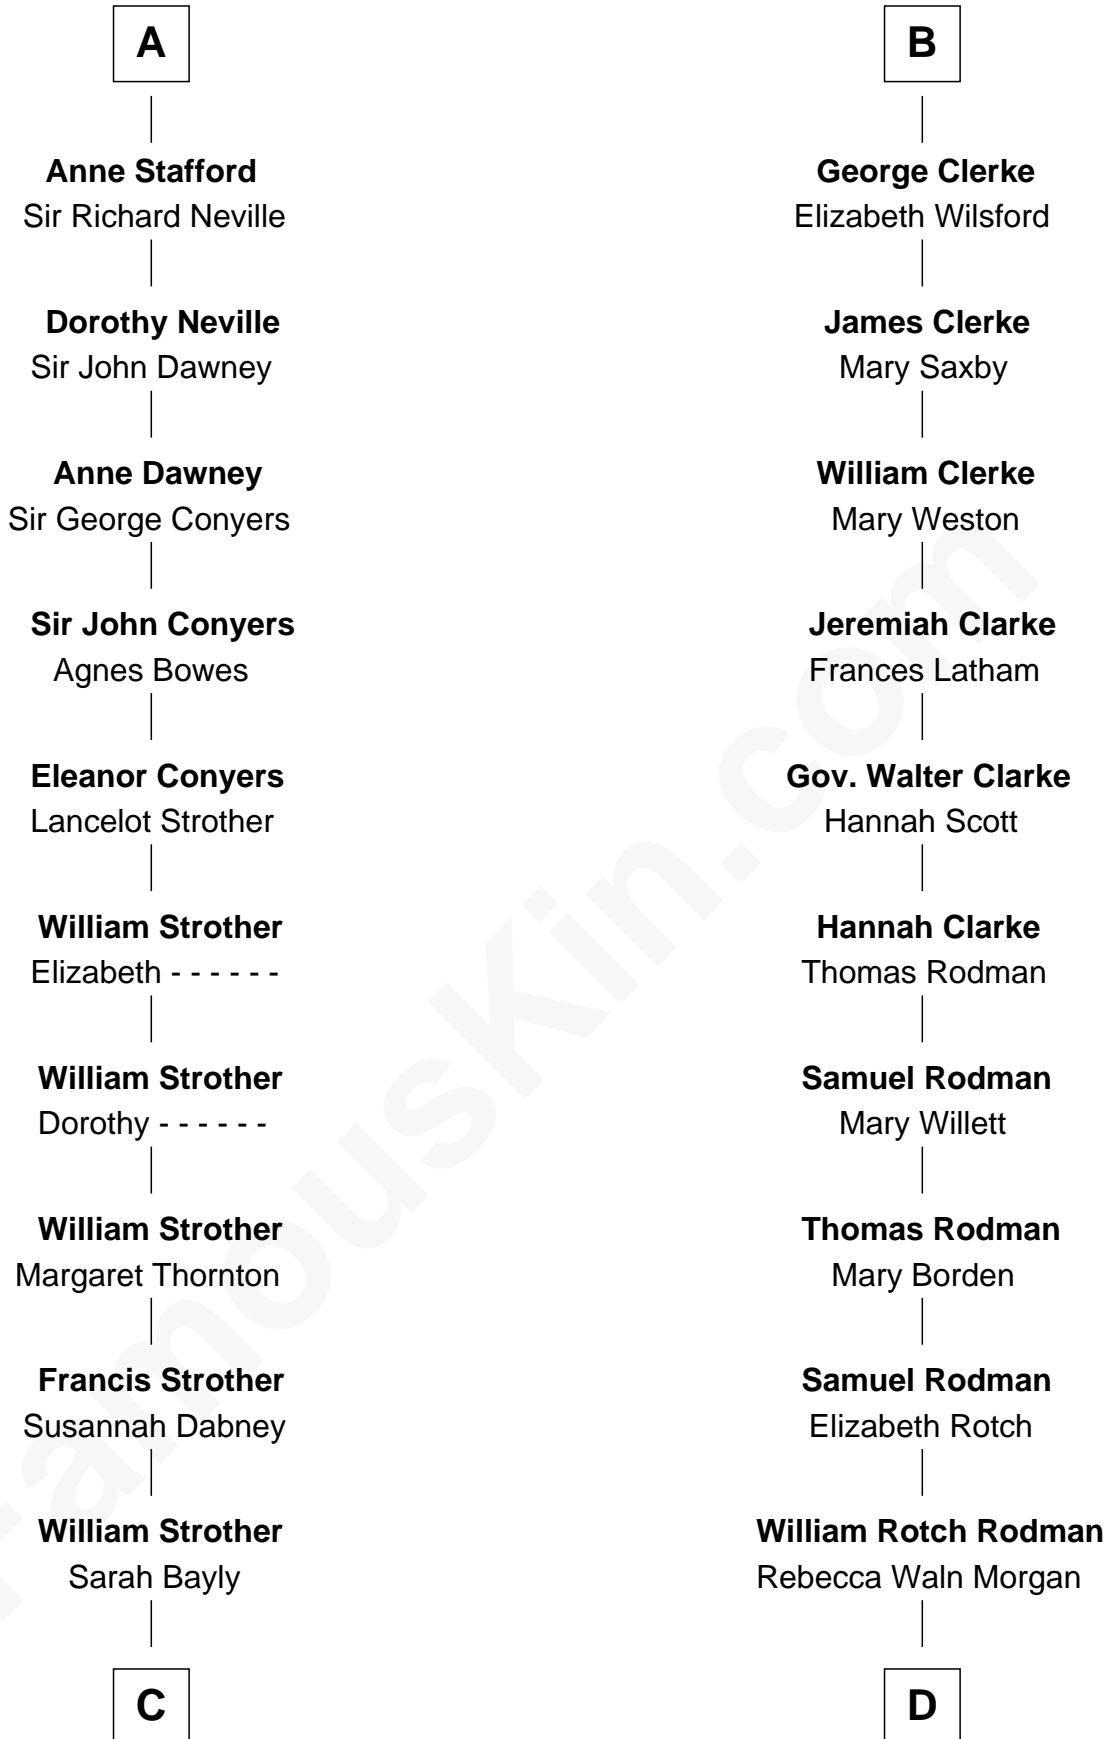

FamousKin.com
Relationship Chart of
Zachary Taylor
12th U.S. President

18th cousin 3 times removed of
Tuesday Weld
TV and Movie Actress

John de Botetourte
 Maud FitzThomas

C

Sarah Dabney Strother

Col. Richard Taylor

Zachary Taylor

12th U.S. President

D

Alfred Rodman

Anna Lothrop Motley

Eloise Rodman

Stephen Minot Weld

Edward Motley Weld

Sarah Lothrop King

Lothrop Motley Weld

Yosene Balfour Ker

Tuesday Weld

TV and Movie Actress

FamousKin.com