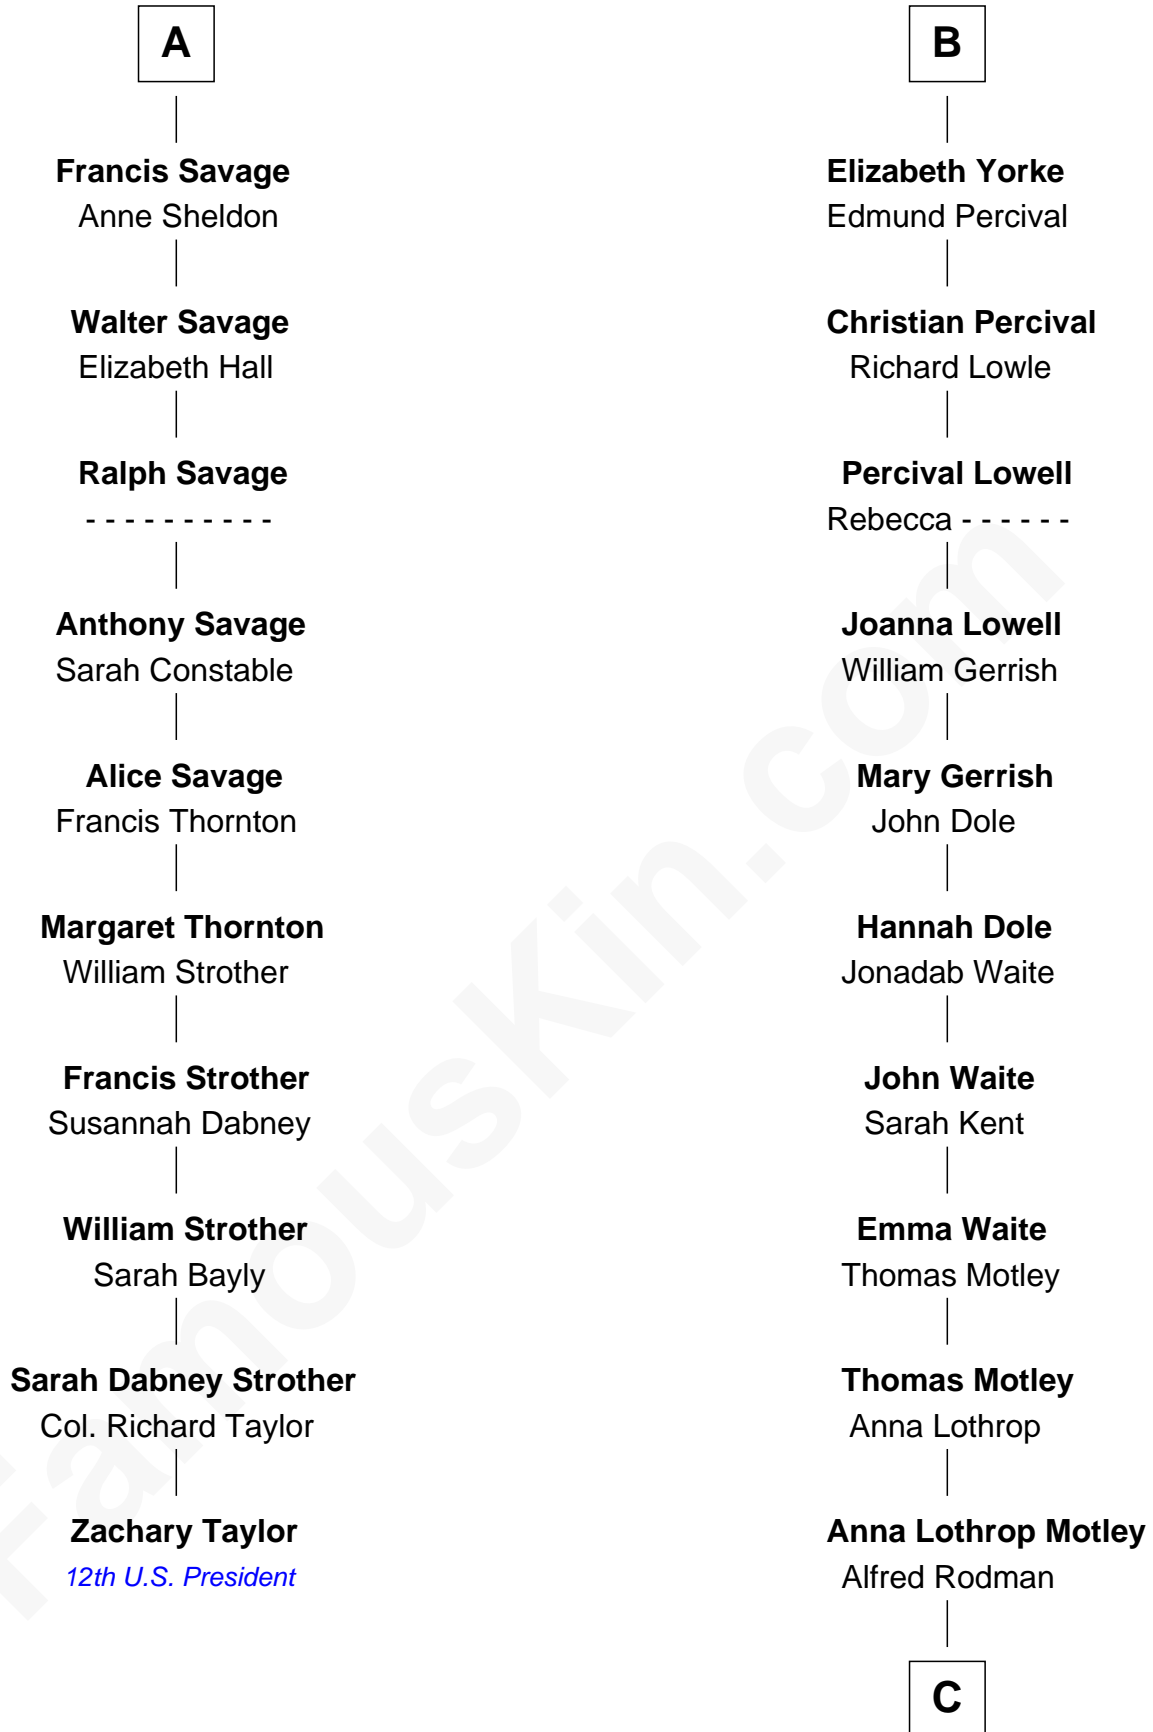

**FamousKin.com**  
**Relationship Chart of**  
**Zachary Taylor**  
*12th U.S. President*

**16th cousin 4 times removed of**  
**Tuesday Weld**  
*TV and Movie Actress*

**Humphrey de Bohun**  
 Elizabeth Plantagenet

**Sir Hugh Luttrell**  
 Catherine de Beaumont

**Joan Goushill**  
 Sir Thomas Stanley

**Sir John Luttrell**  
 Margaret Touchet

**Katherine Stanley**  
 Sir John Savage

**Sir James Luttrell**  
 Elizabeth Courtnay

**Sir Christopher Savage**  
 Anne Stanley

**Sir Hugh Luttrell**  
 Margaret Hill

**Sir Christopher Savage**  
 Anne Lygon

**Eleanor Luttrell**  
 Roger Yorke

**A**

**B**

**C**

**Eloise Rodman**  
Stephen Minot Weld

**Edward Motley Weld**  
Sarah Lothrop King

**Lothrop Motley Weld**  
Yosene Balfour Ker

**Tuesday Weld**  
*TV and Movie Actress*

FamousKin.com