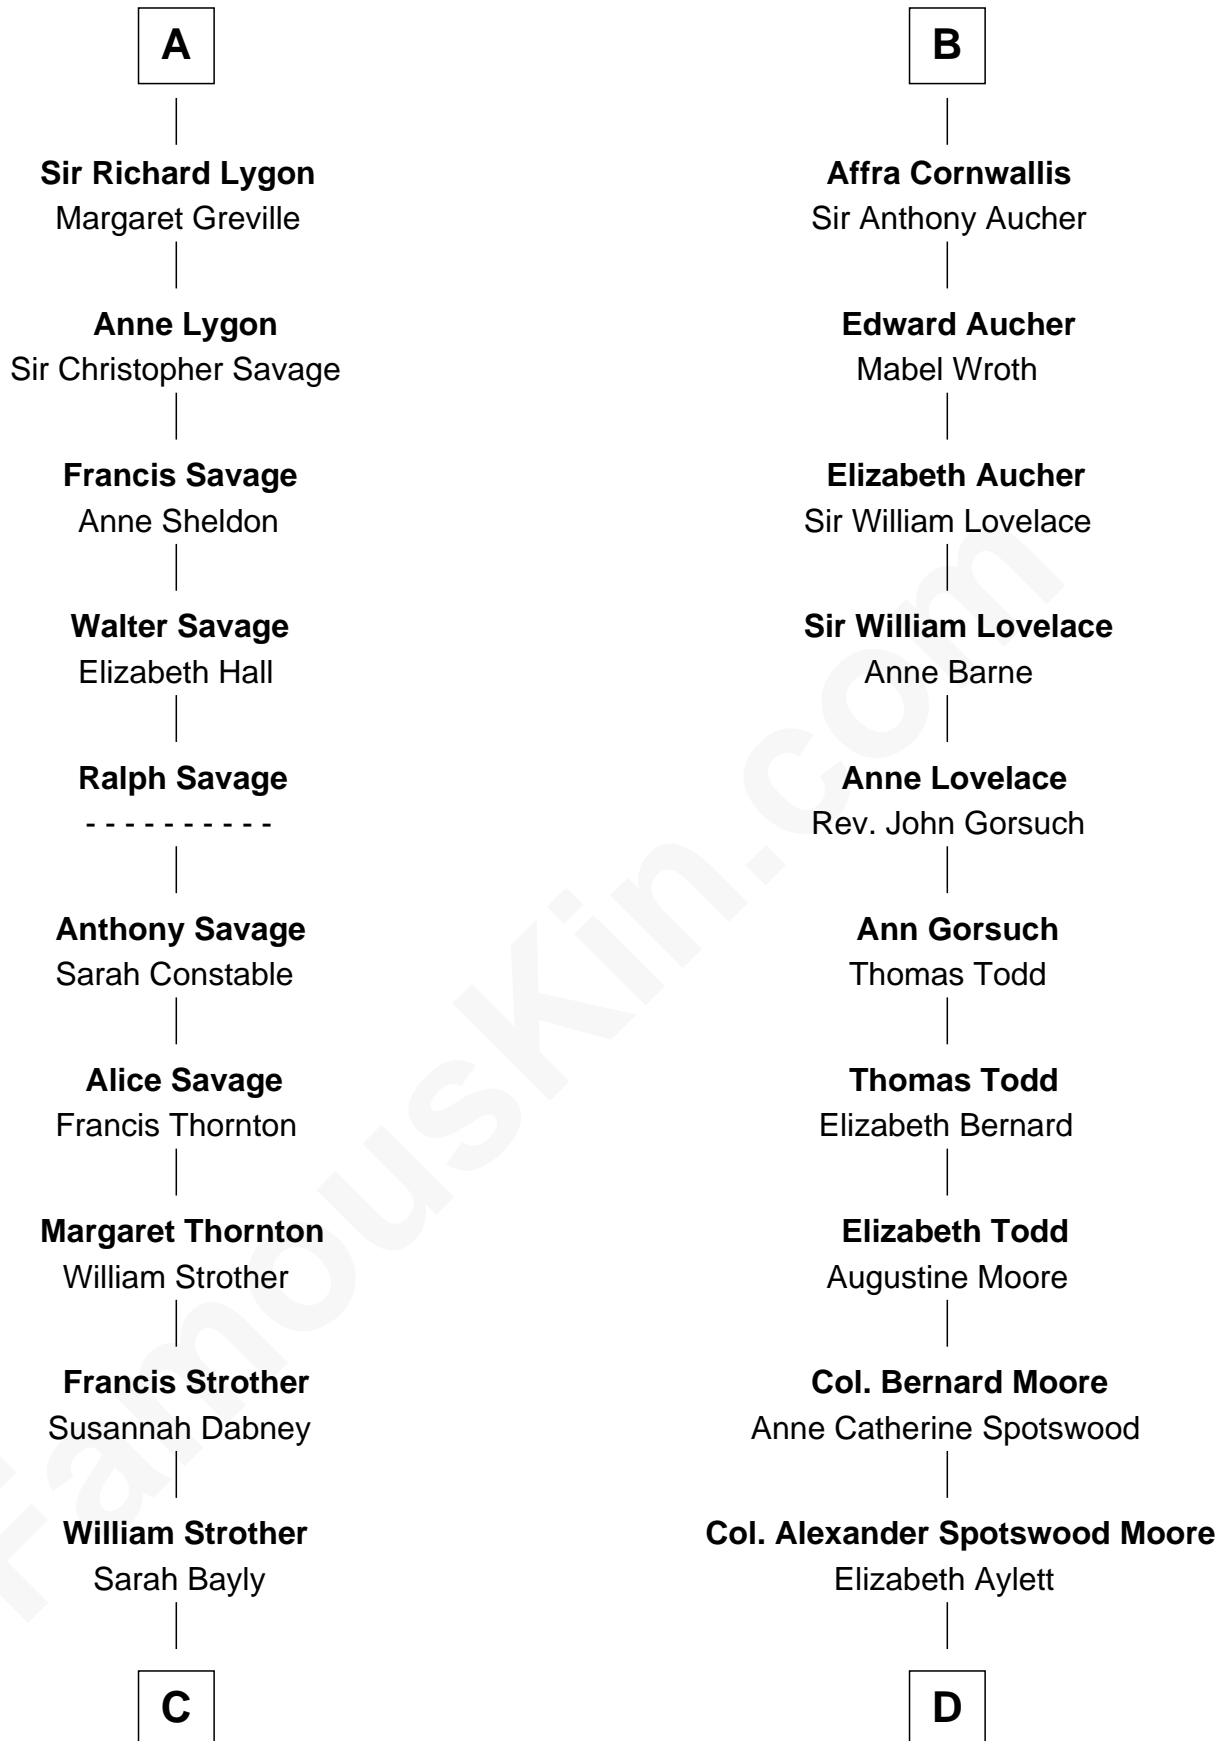

FamousKin.com

Relationship Chart of

Zachary Taylor

12th U.S. President

18th cousin 1 time removed of

Helen Keller

Author and Activist

Hugh le Despencer

Anne Pashley

Edward Tyrrell

Philippa Tyrrell

Thomas Cornwallis

Sir William Cornwallis

Elizabeth Stanford

B

C

Sarah Dabney Strother
Col. Richard Taylor

Zachary Taylor
12th U.S. President

D

Mary Fairfax Moore
David Keller

Arthur Henley Keller
Kate Adams

Helen Keller
Author and Activist

FamousKin.com