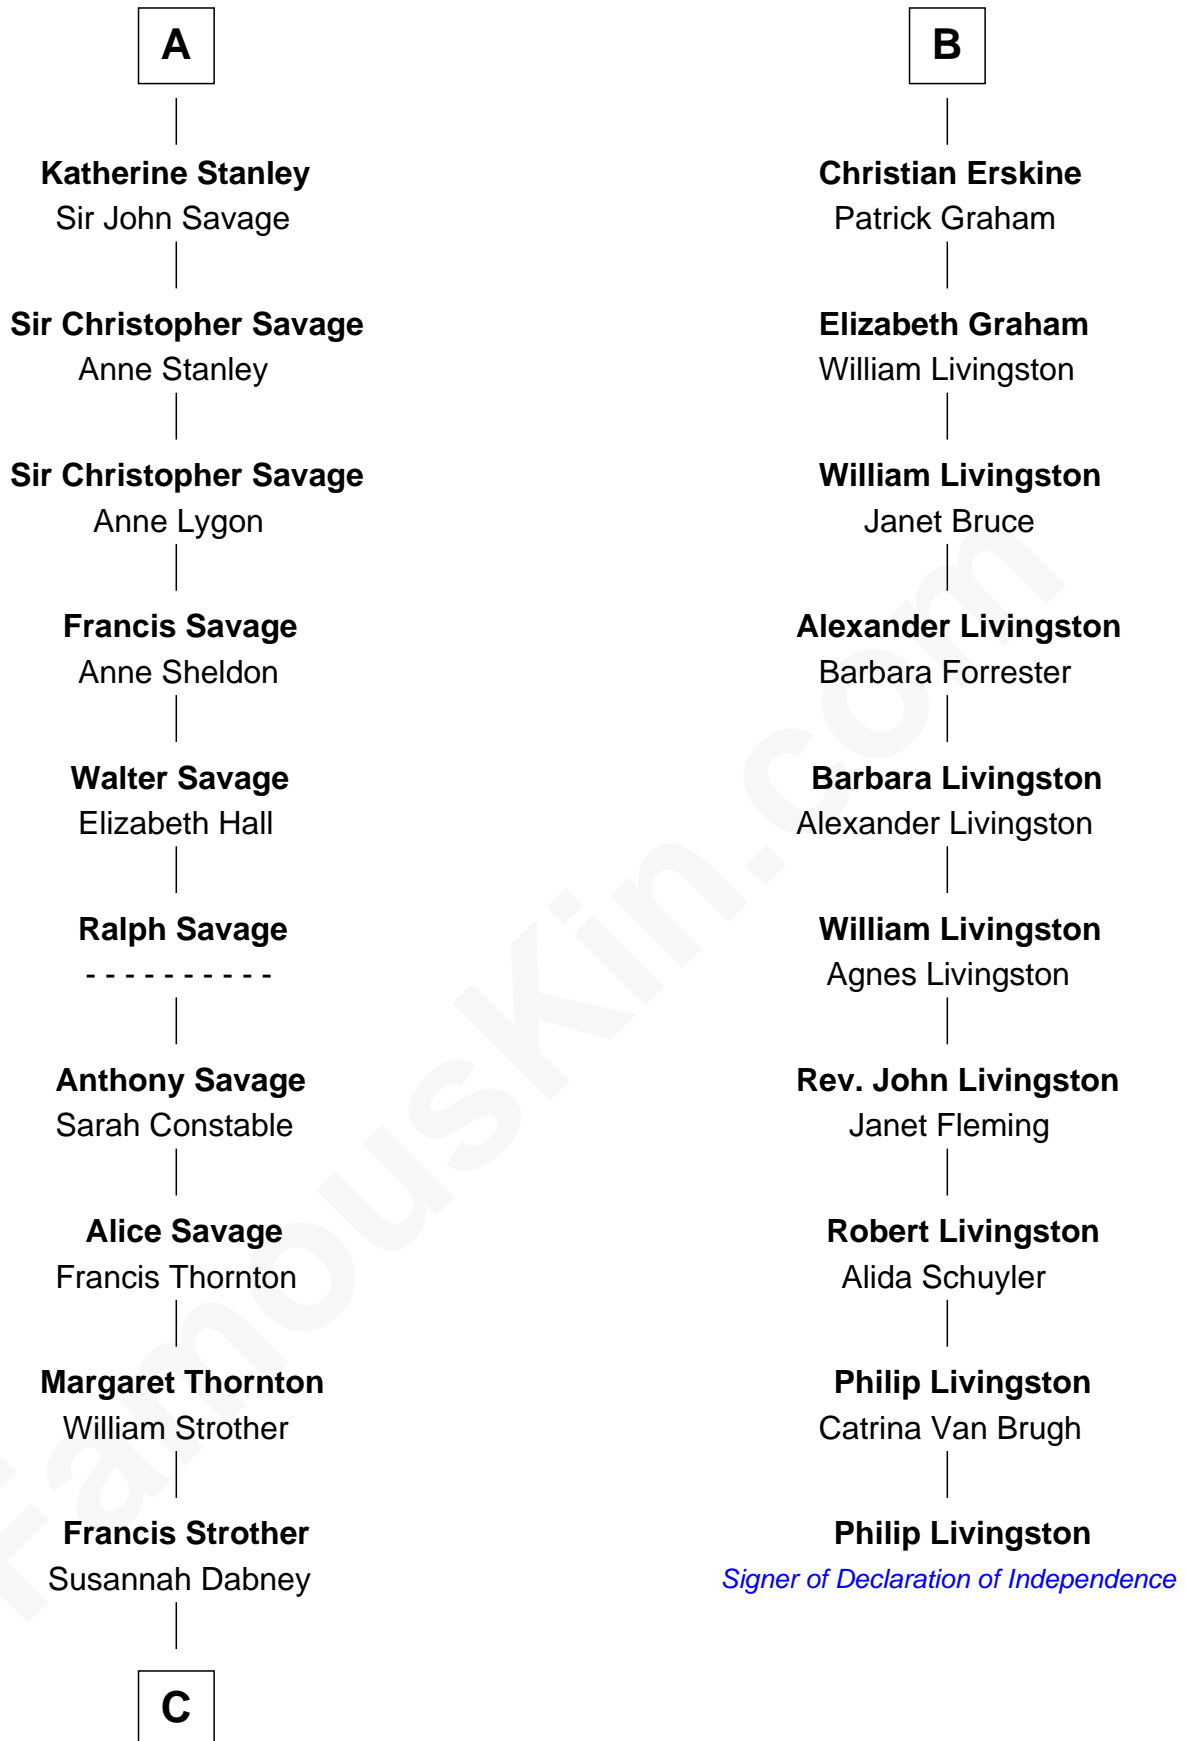

**FamousKin.com**  
**Relationship Chart of**  
**Zachary Taylor**  
*12th U.S. President*

**16th cousin 3 times removed of**  
**Philip Livingston**  
*Signer of the Declaration of Independence*

**C**

William Strother

Sarah Bayly

Sarah Dabney Strother

Col. Richard Taylor

Zachary Taylor

*12th U.S. President*

FamousKin.com