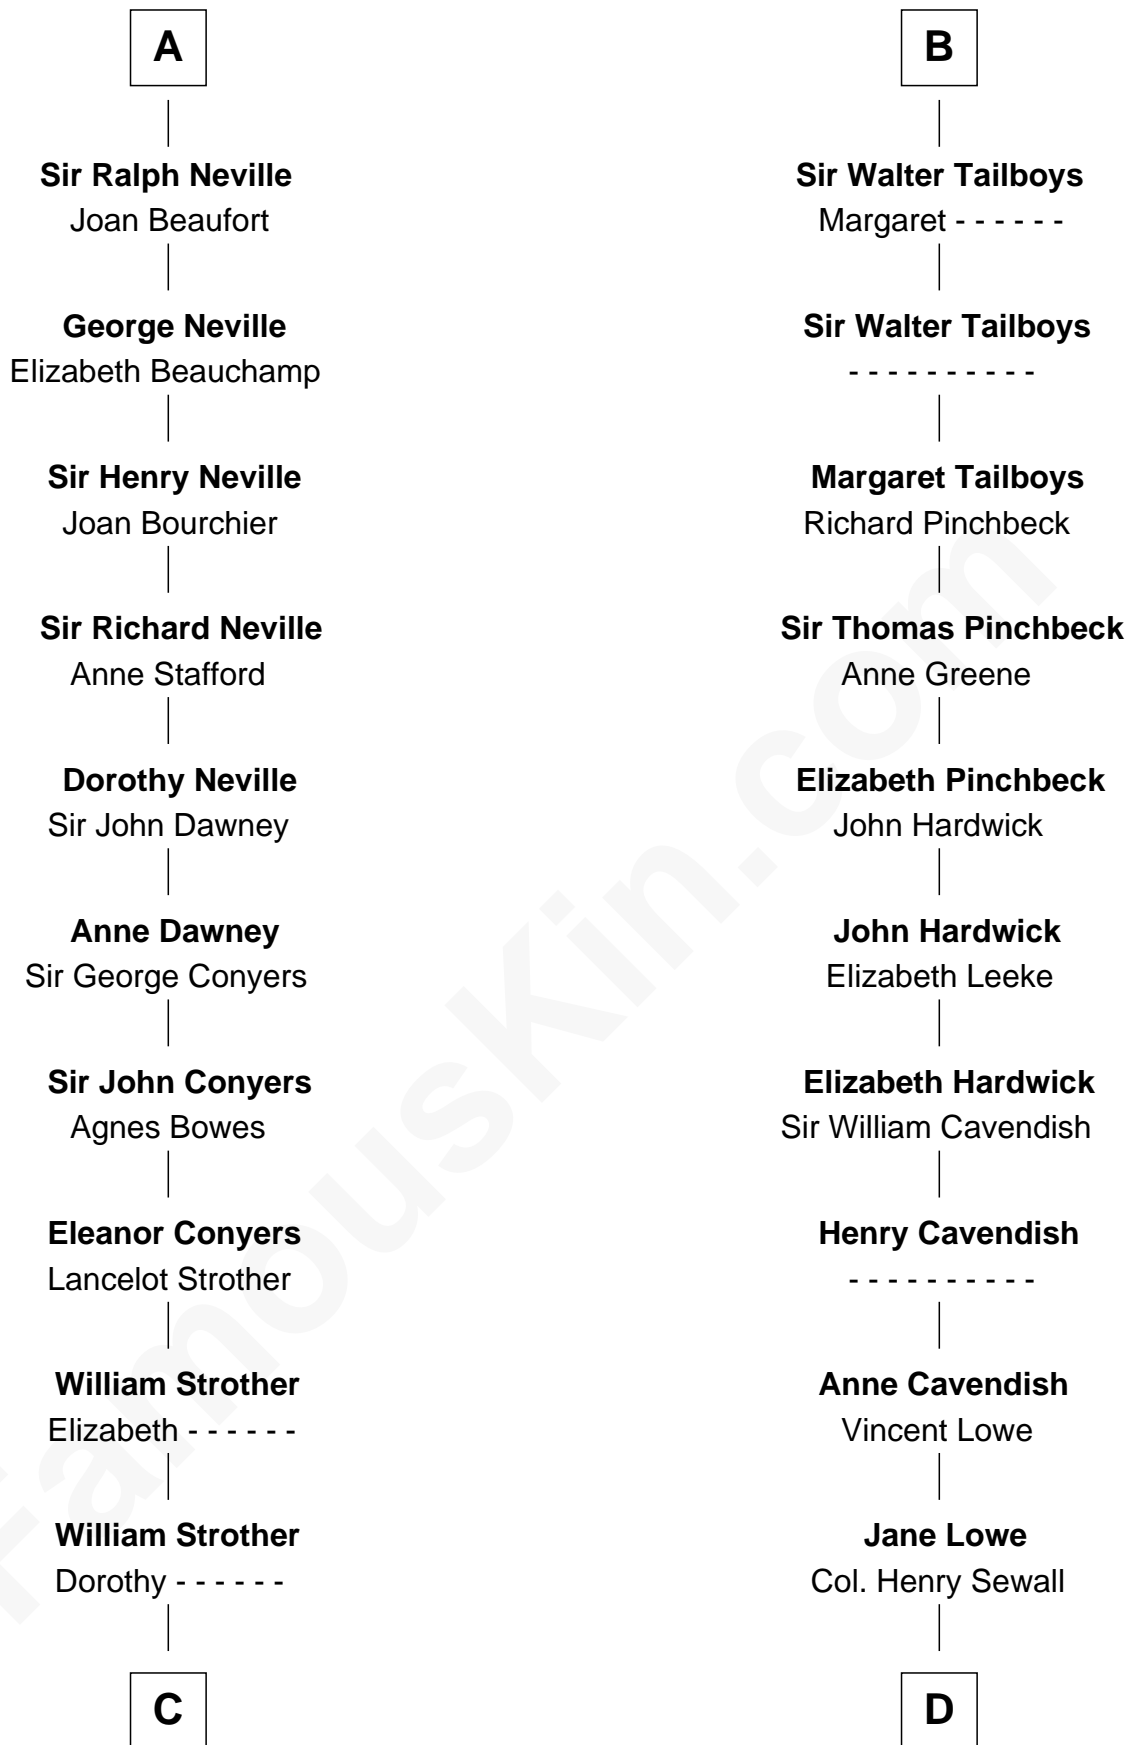

**FamousKin.com**  
**Relationship Chart of**  
**Zachary Taylor**  
*12th U.S. President*

**20th cousin 1 time removed of**  
**Charles Carroll**  
*Signer of the Declaration of Independence*

**C**

**William Strother**  
Margaret Thornton

**Francis Strother**  
Susannah Dabney

**William Strother**  
Sarah Bayly

**Sarah Dabney Strother**  
Col. Richard Taylor

**Zachary Taylor**  
*12th U.S. President*

**D**

**Nicholas Sewall**  
Susanna Burgess