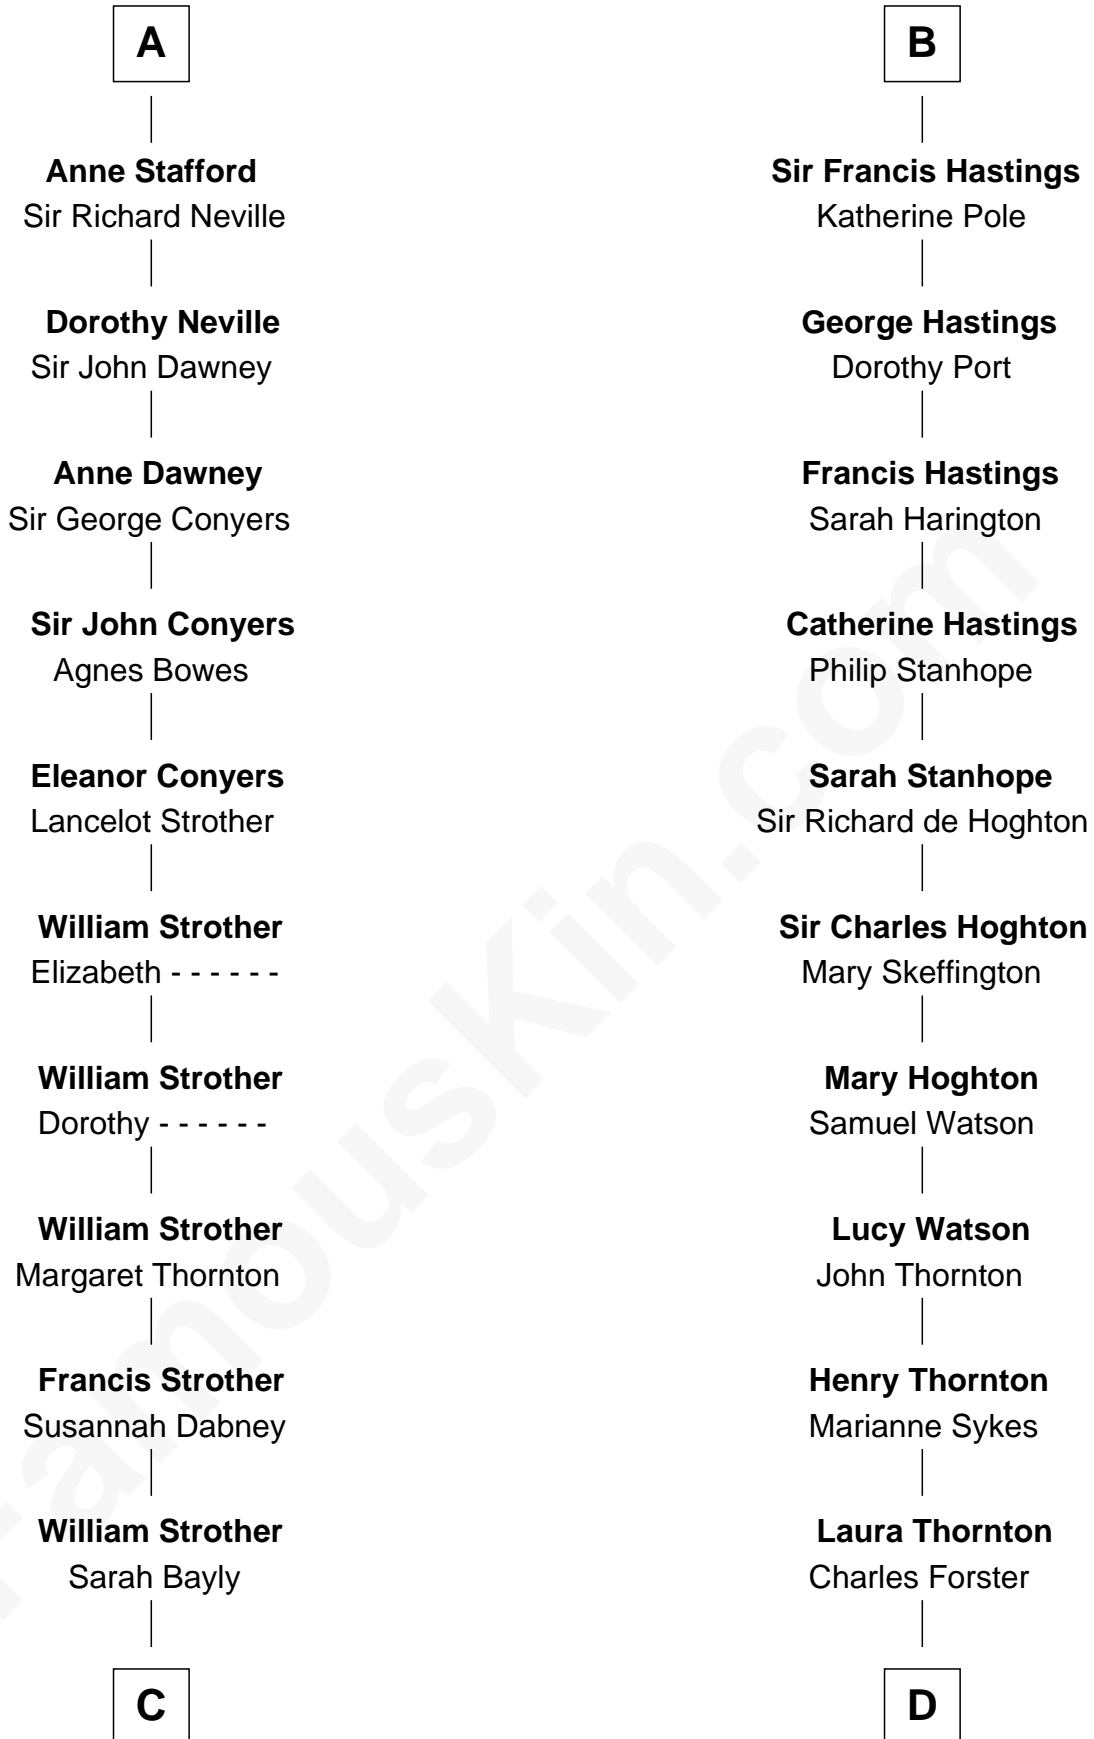

# FamousKin.com Relationship Chart of

**Zachary Taylor**  
12th U.S. President

18th cousin of

**E. M. Forster**  
English Novelist

**John de Botetourte**  
Maud FitzThomas

**Ada de Botetourte**  
Sir John de St. Philibert

**Humphrey Stafford**  
Katherine Fray

**A**

**Elizabeth de Botetourte**  
William de Latimer

**Elizabeth le Latimer**  
Sir John Camoys

**Sir Thomas Camoys**  
Elizabeth de Louches

**Alice Camoys**  
Sir Leonard Hastings

**Sir William Hastings**  
Katherine Neville

**Sir Edward Hastings**  
Mary Hungerford

**Sir George Hastings**  
Anne Stafford

**B**

**C**

**Sarah Dabney Strother**

Col. Richard Taylor

**Zachary Taylor**

*12th U.S. President*

**D**

**Edward Morgan Llewellyn Forster**

Alice Clara Whichelo

**E. M. Forster**

*English Novelist*

FamousKin.com