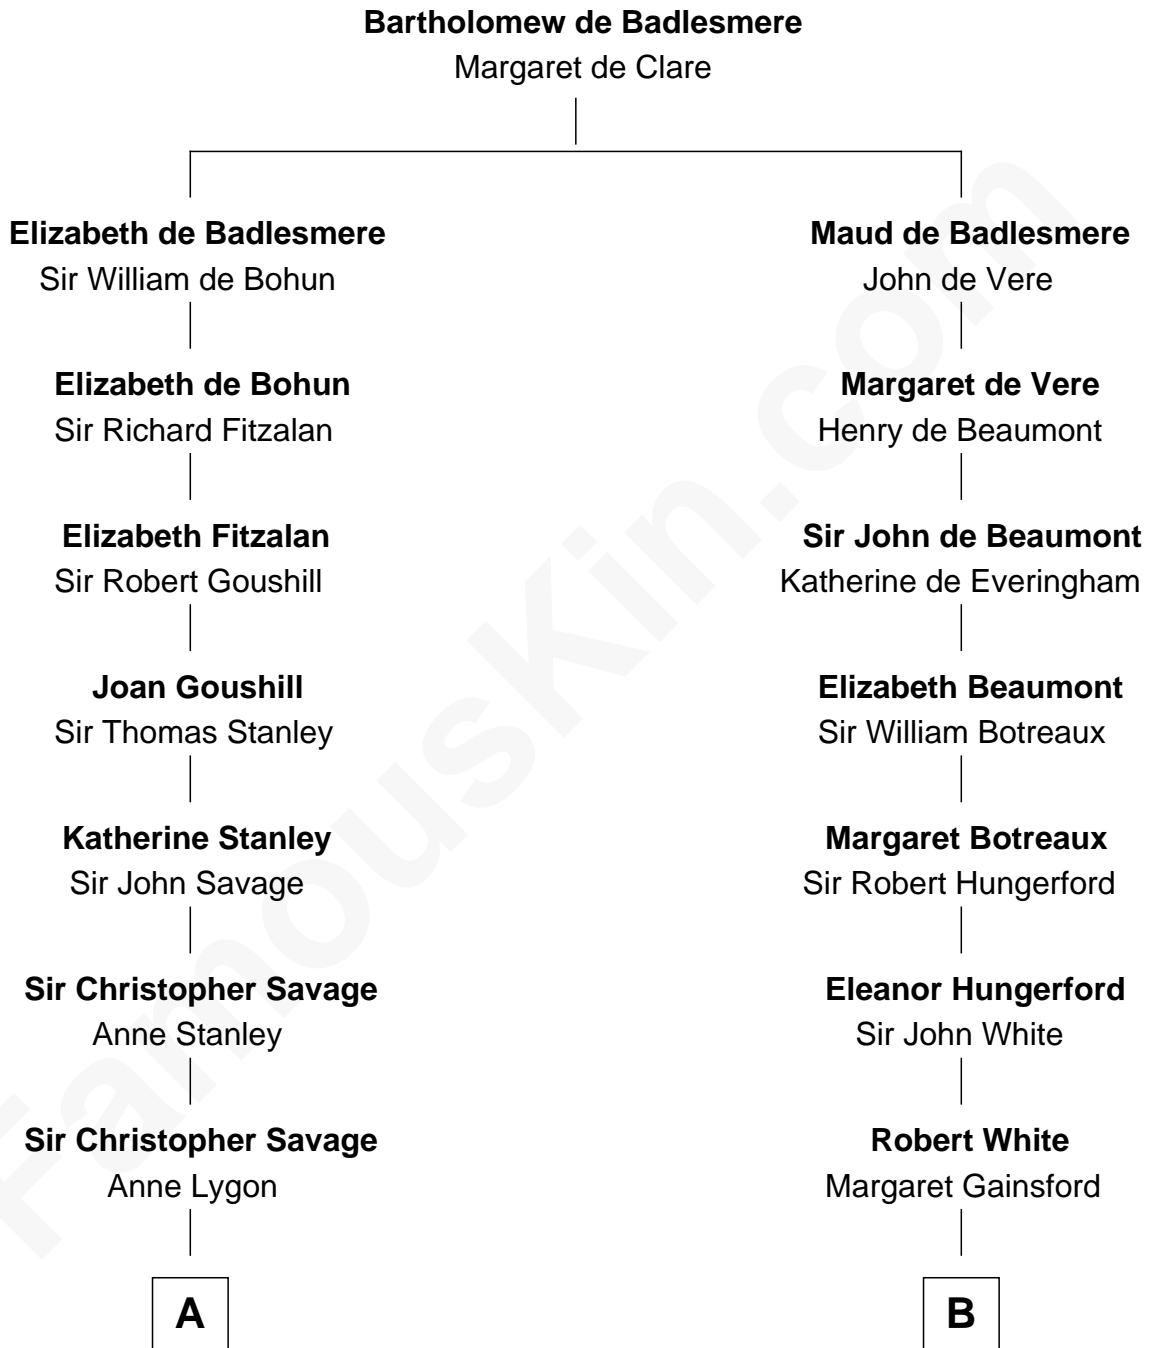

**FamousKin.com**  
**Relationship Chart of**  
**Zachary Taylor**  
*12th U.S. President*

**16th cousin 4 times removed of**  
**Susana Ferrari Billinghurst**  
*Argentine Aviation Pioneer*

**C**

**Daniel Mariano Billinghamurst**

Mercedes Merzano

**Lisandro Billinghamurst**

Ana Kidd

**Rosa Laureana Billinghamurst**

Alfredo Ferrari

**Susana Ferrari Billinghamurst**

*Argentine Aviation Pioneer*

FamousKin.com