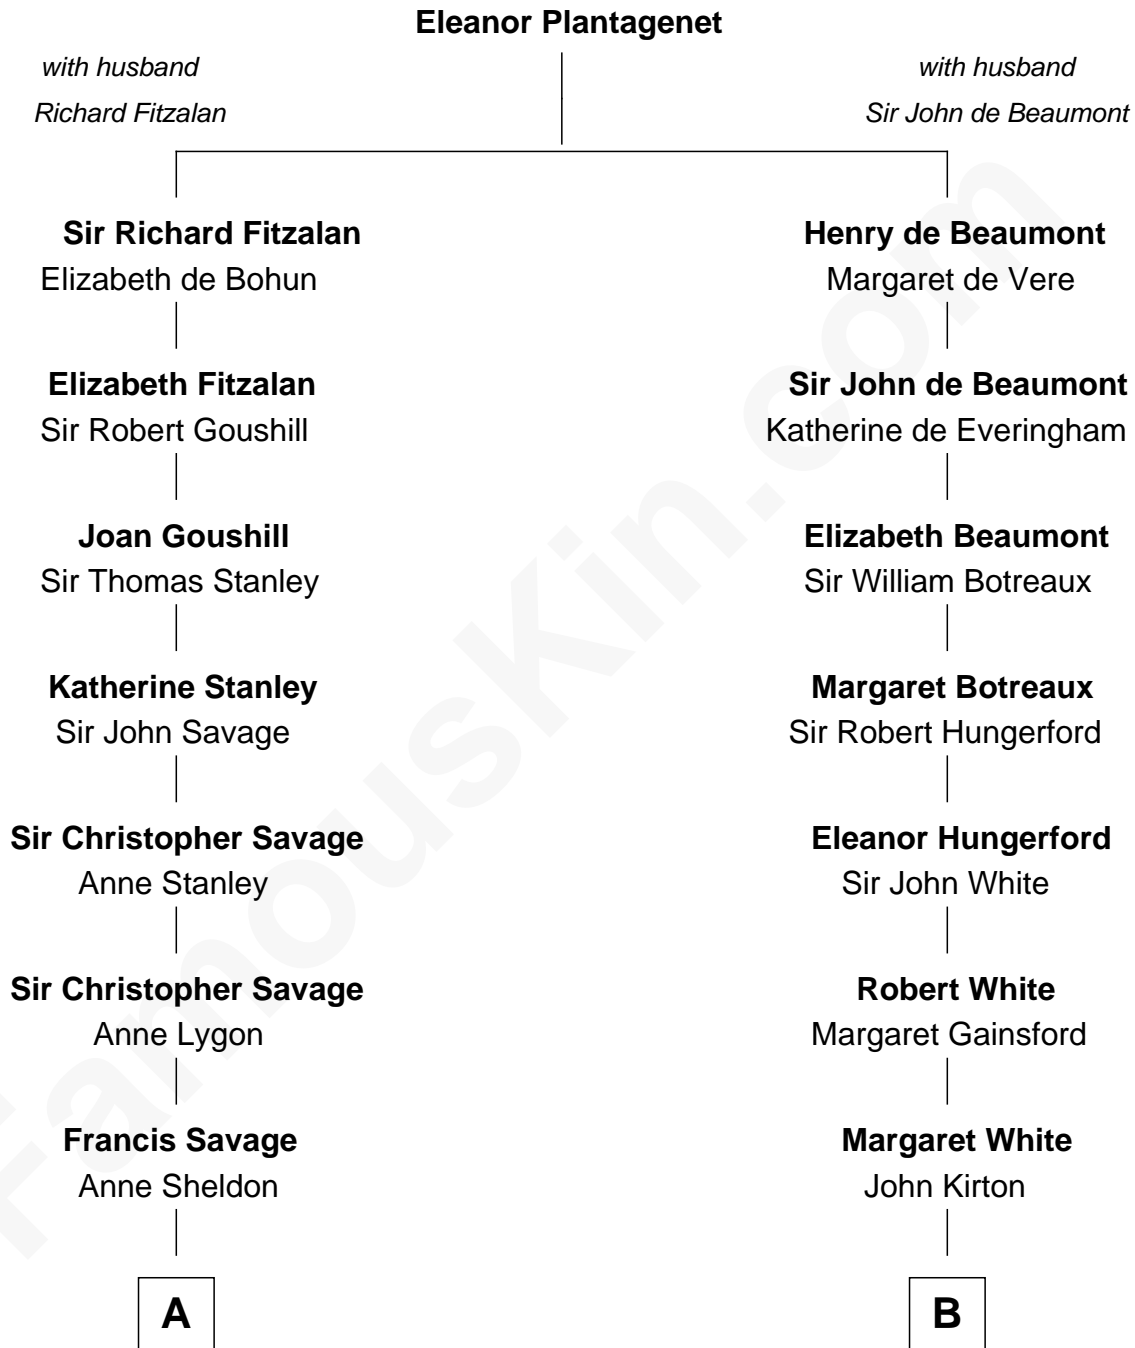

FamousKin.com

Relationship Chart of

Zachary Taylor

12th U.S. President

15th cousin 4 times removed of

Susana Ferrari Billinghurst

Argentine Aviation Pioneer

C

Lisandro Billinghamurst

Ana Kidd

Rosa Laureana Billinghamurst

Alfredo Ferrari

Susana Ferrari Billinghamurst

Argentine Aviation Pioneer

FamousKin.com