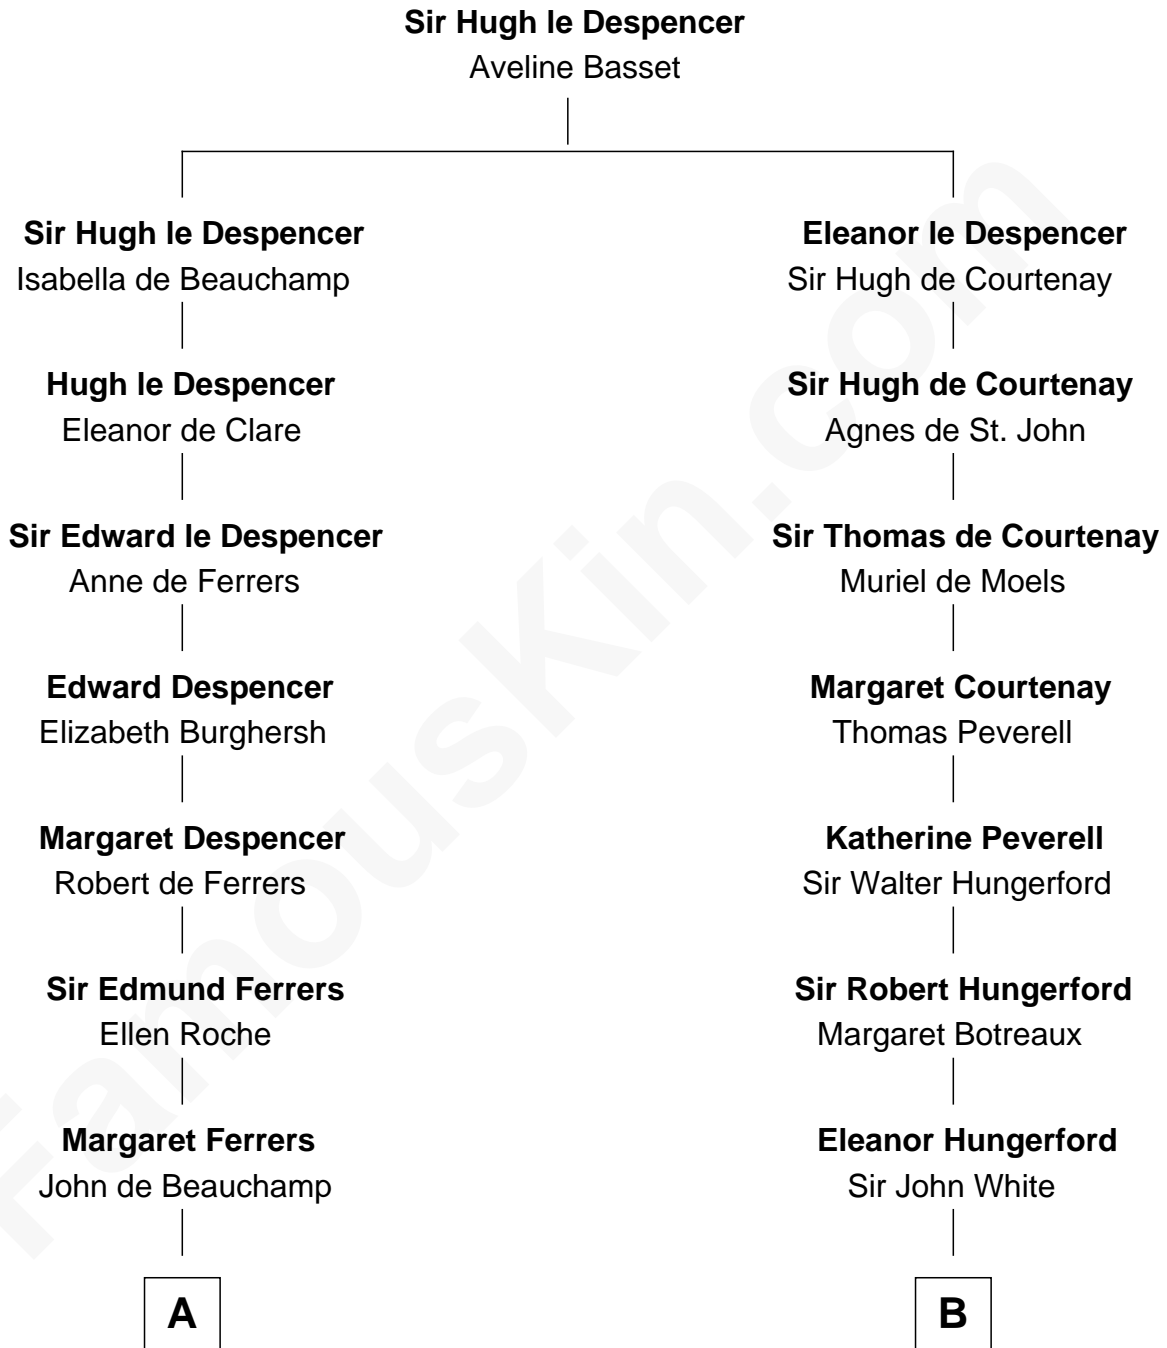

FamousKin.com
Relationship Chart of
Zachary Taylor
12th U.S. President

20th cousin 1 time removed of
Susana Ferrari Billinghurst
Argentine Aviation Pioneer

C

Francis Strother
Susannah Dabney

William Strother
Sarah Bayly

Sarah Dabney Strother
Col. Richard Taylor

Zachary Taylor
12th U.S. President

D

Robert Billinghurst
Maria Francisca Agrelo

Daniel Mariano Billinghurst
Mercedes Merzano

Lisandro Billinghurst
Ana Kidd

Rosa Laureana Billinghurst
Alfredo Ferrari

Susana Ferrari Billinghurst
Argentine Aviation Pioneer