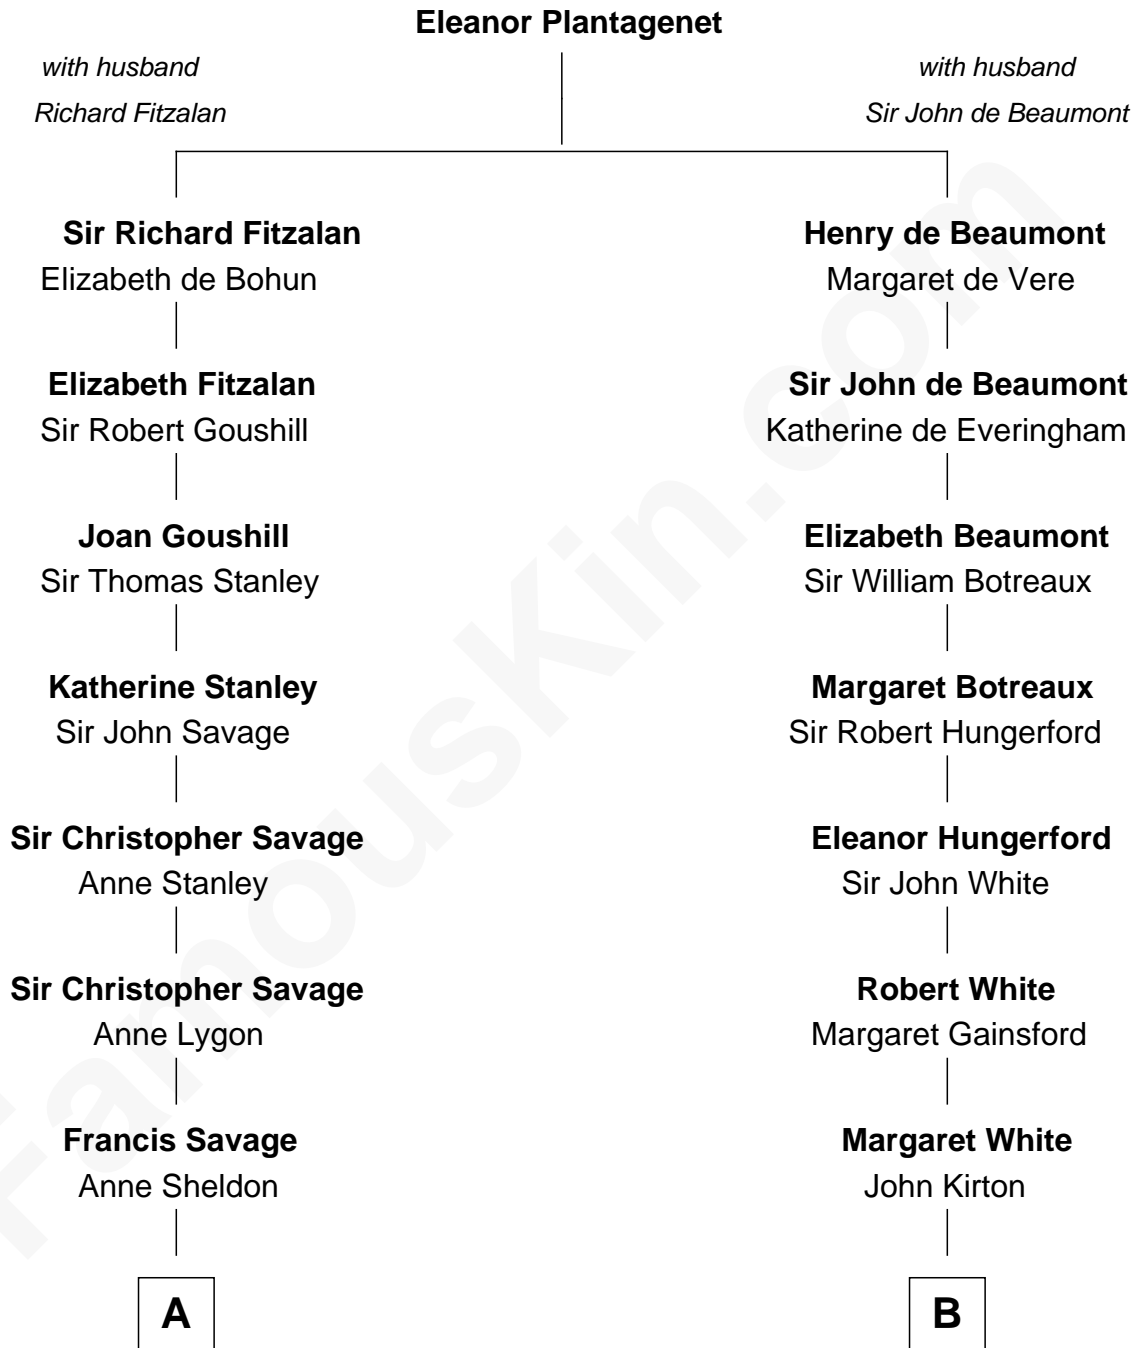

## Relationship Chart of

### Zachary Taylor

12th U.S. President

15th cousin 6 times removed of

**Luciana Pedraza**  
Argentine Movie Actress

**C**

**Lisandro Billinghurst**

Ana Kidd

**Rosa Laureana Billinghurst**