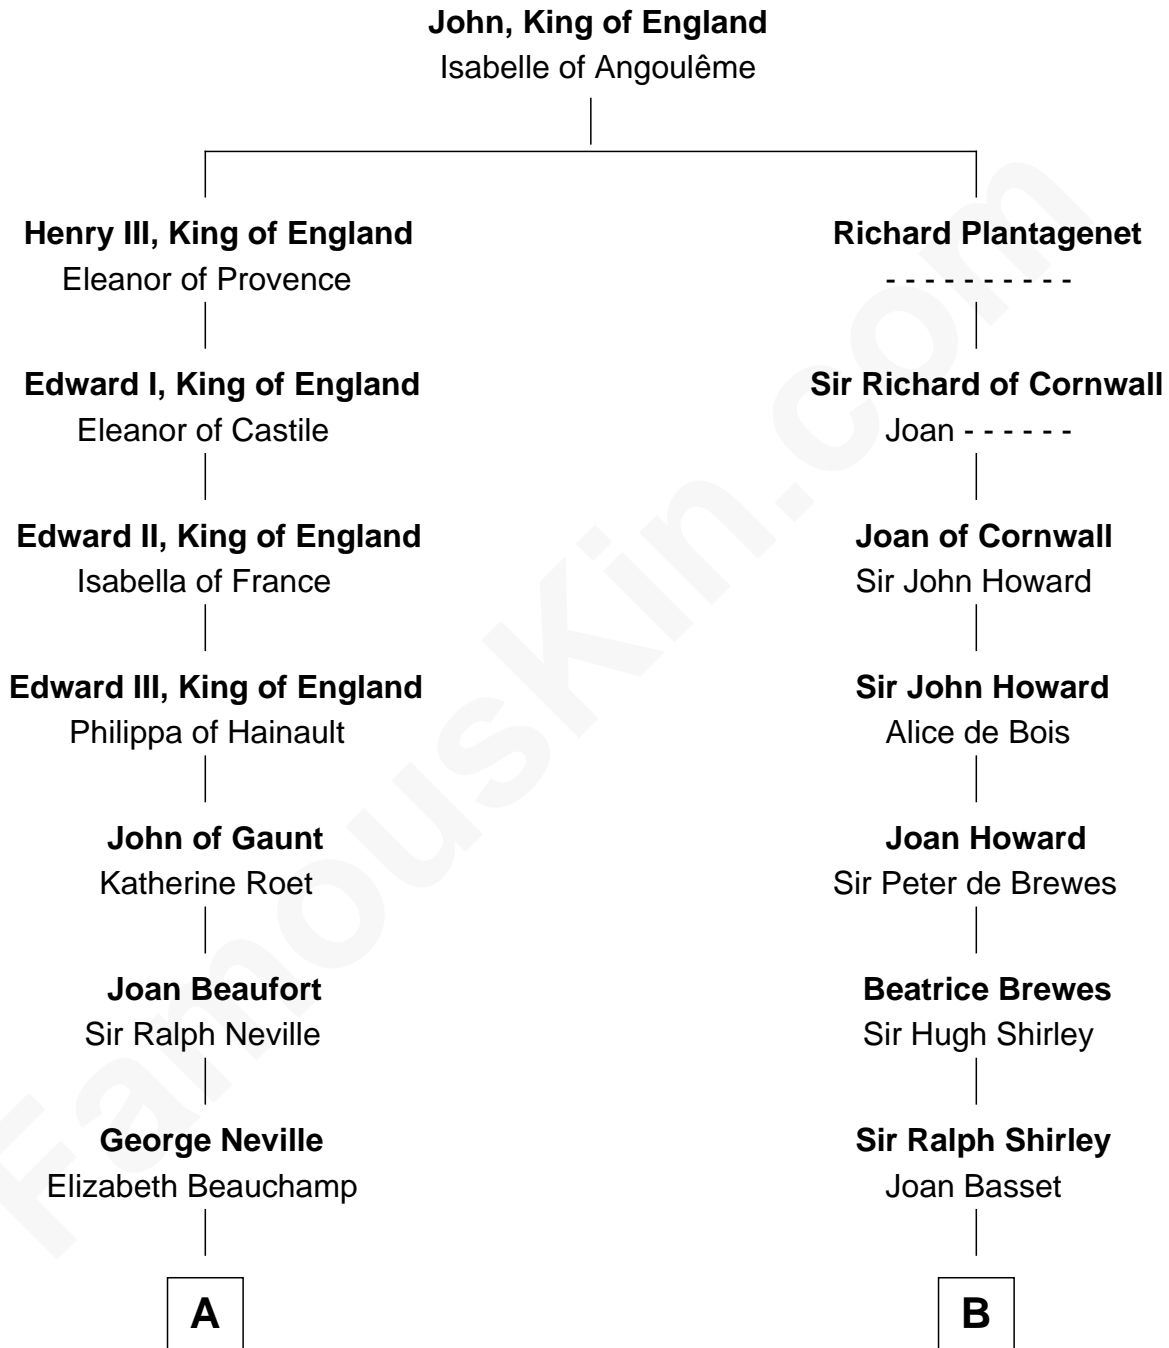

FamousKin.com

Relationship Chart of

Zachary Taylor

12th U.S. President

19th cousin 1 time removed of

Eugene Foss

45th Governor of Massachusetts

C

William Strother

Sarah Bayly

Sarah Dabney Strother

Col. Richard Taylor

Zachary Taylor

12th U.S. President

D

Susanna Hallett