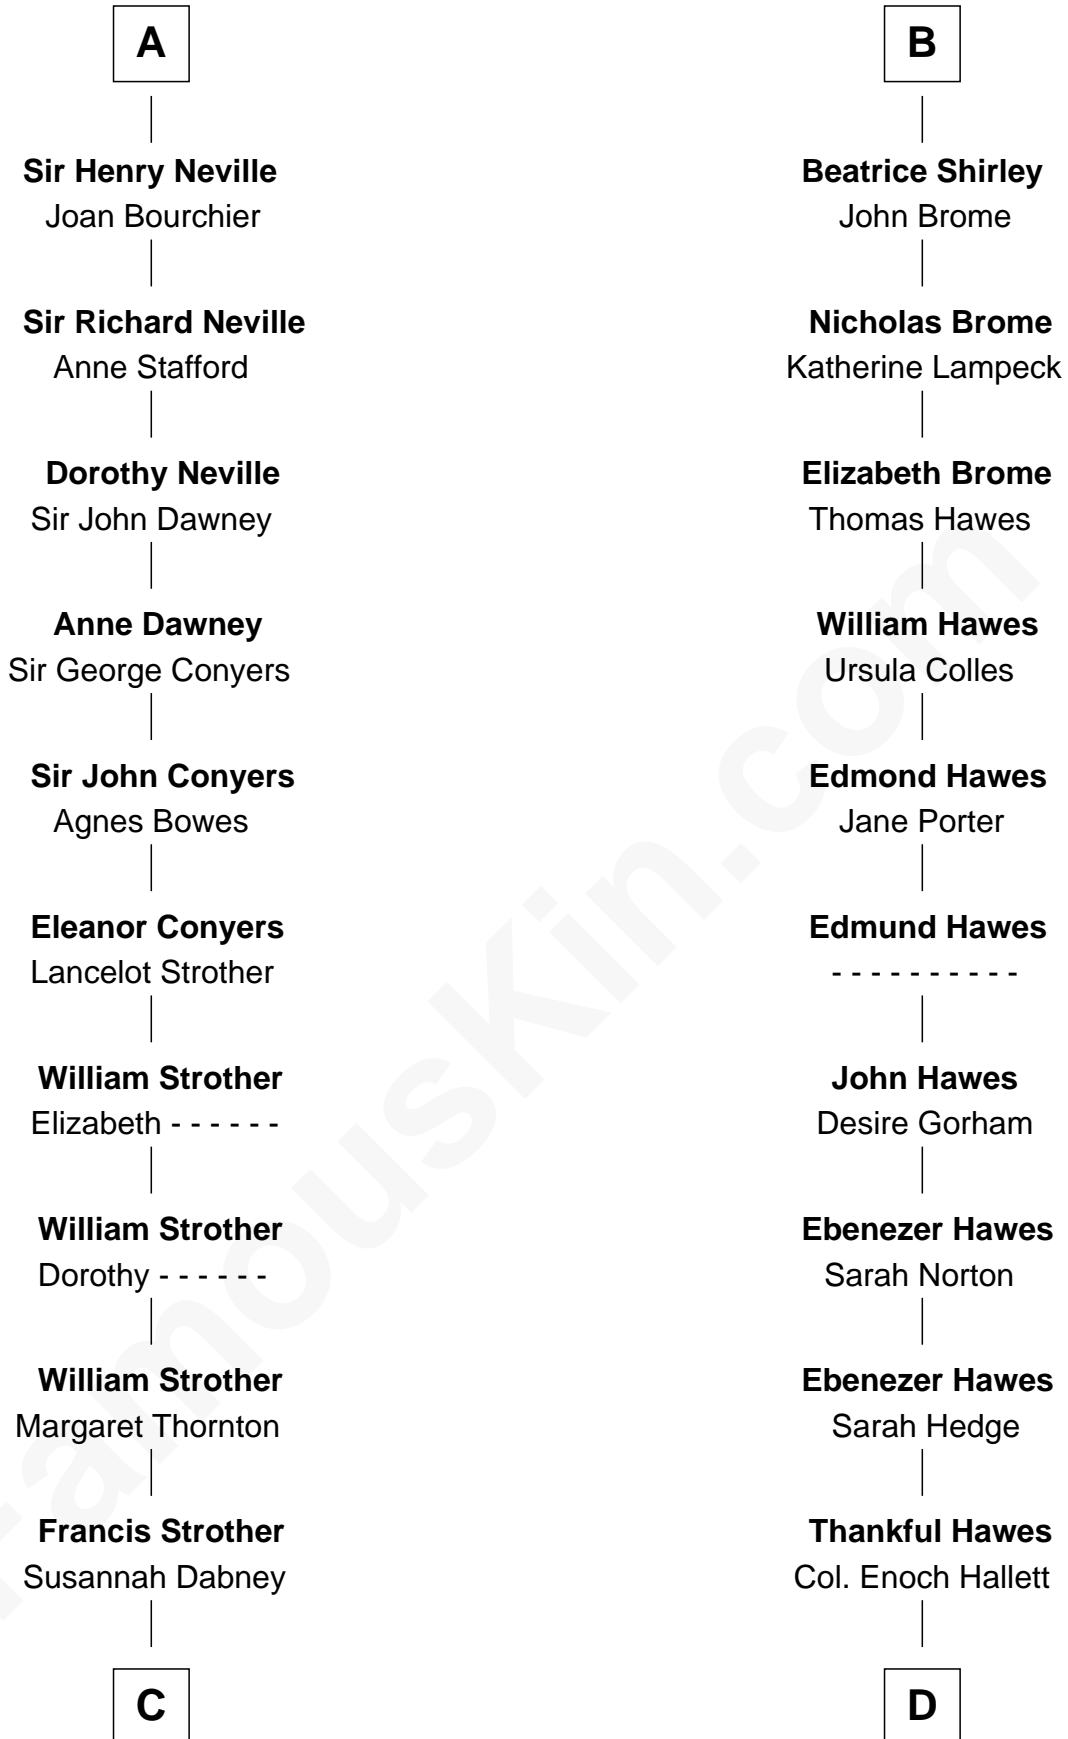

FamousKin.com

Relationship Chart of

Zachary Taylor

12th U.S. President

19th cousin 1 time removed of

Eugene Foss

45th Governor of Massachusetts

C

William Strother

Sarah Bayly

Sarah Dabney Strother

Col. Richard Taylor

Zachary Taylor

12th U.S. President

D

Susanna Hallett