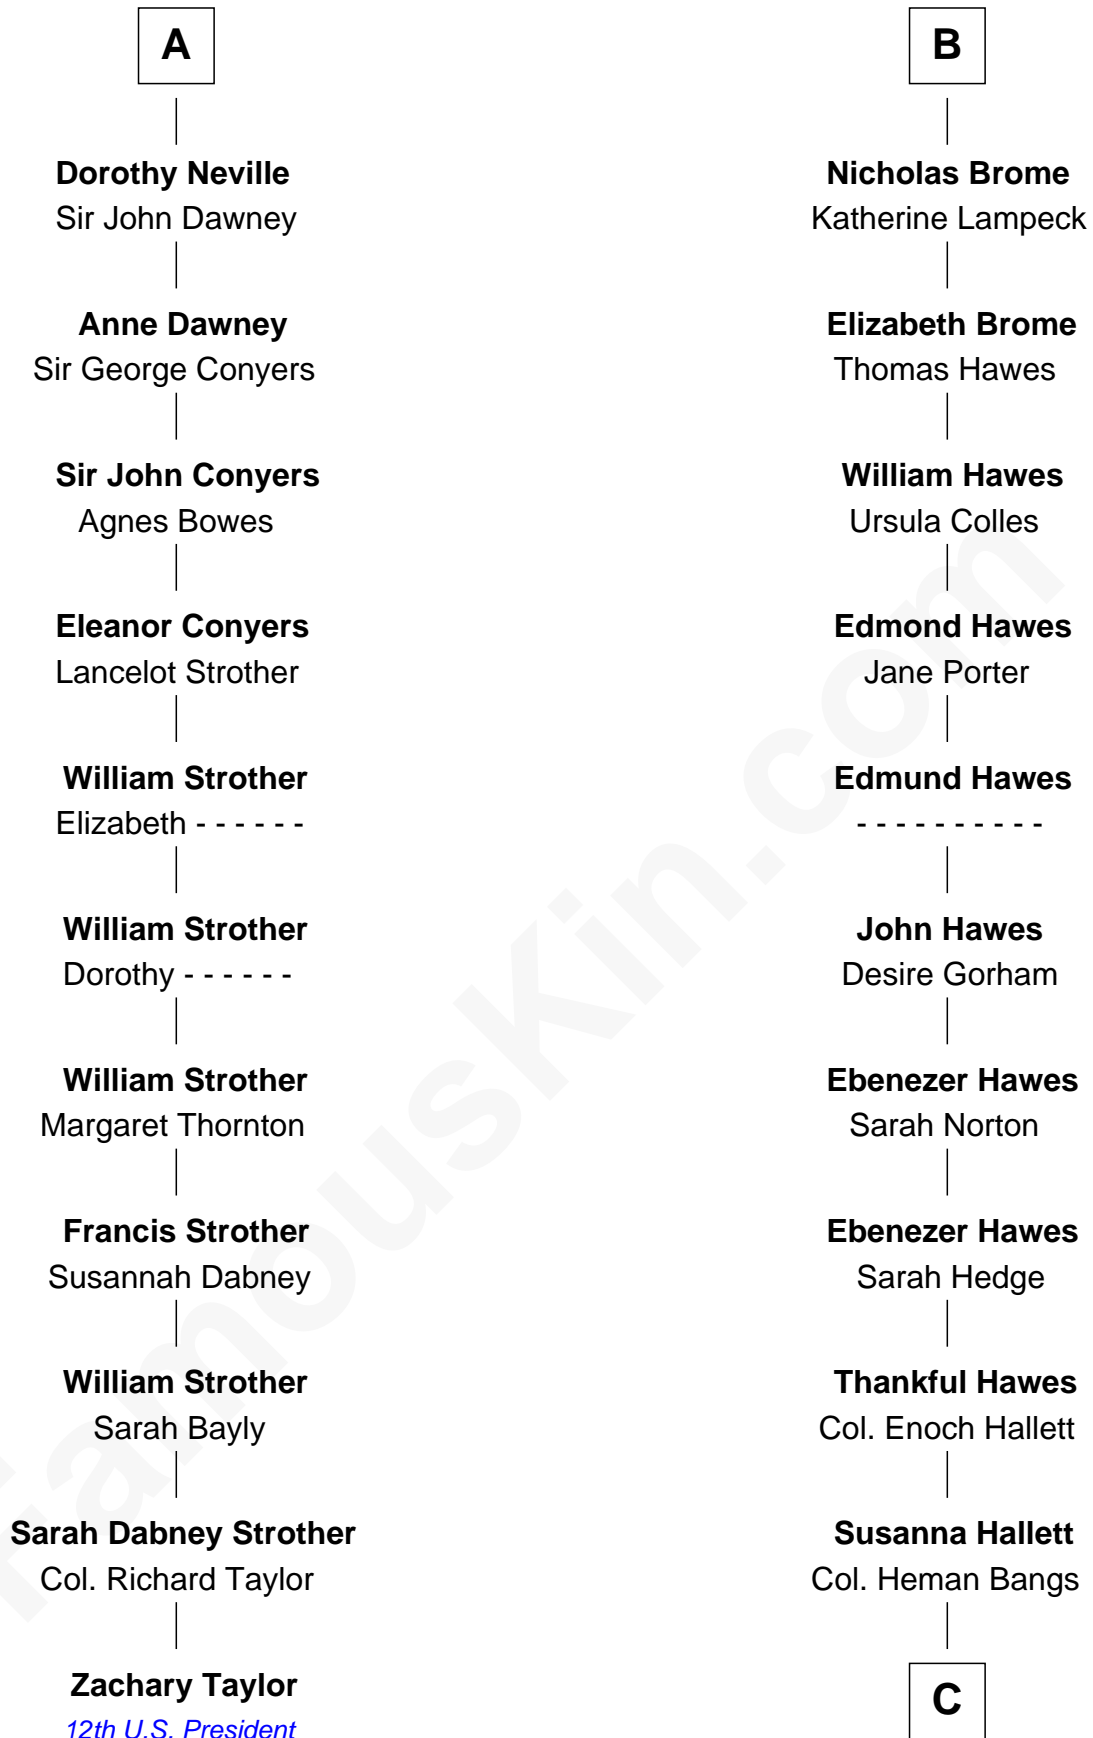

FamousKin.com
Relationship Chart of
Zachary Taylor
12th U.S. President

17th cousin 2 times removed of
Eugene Foss
45th Governor of Massachusetts

C

—
Amanda Bangs

Samuel Bartlett Foss

—
George Edmund Foss

Marcia Cordelia Noble

—
Eugene Foss

45th Governor of Massachusetts

FamousKin.com