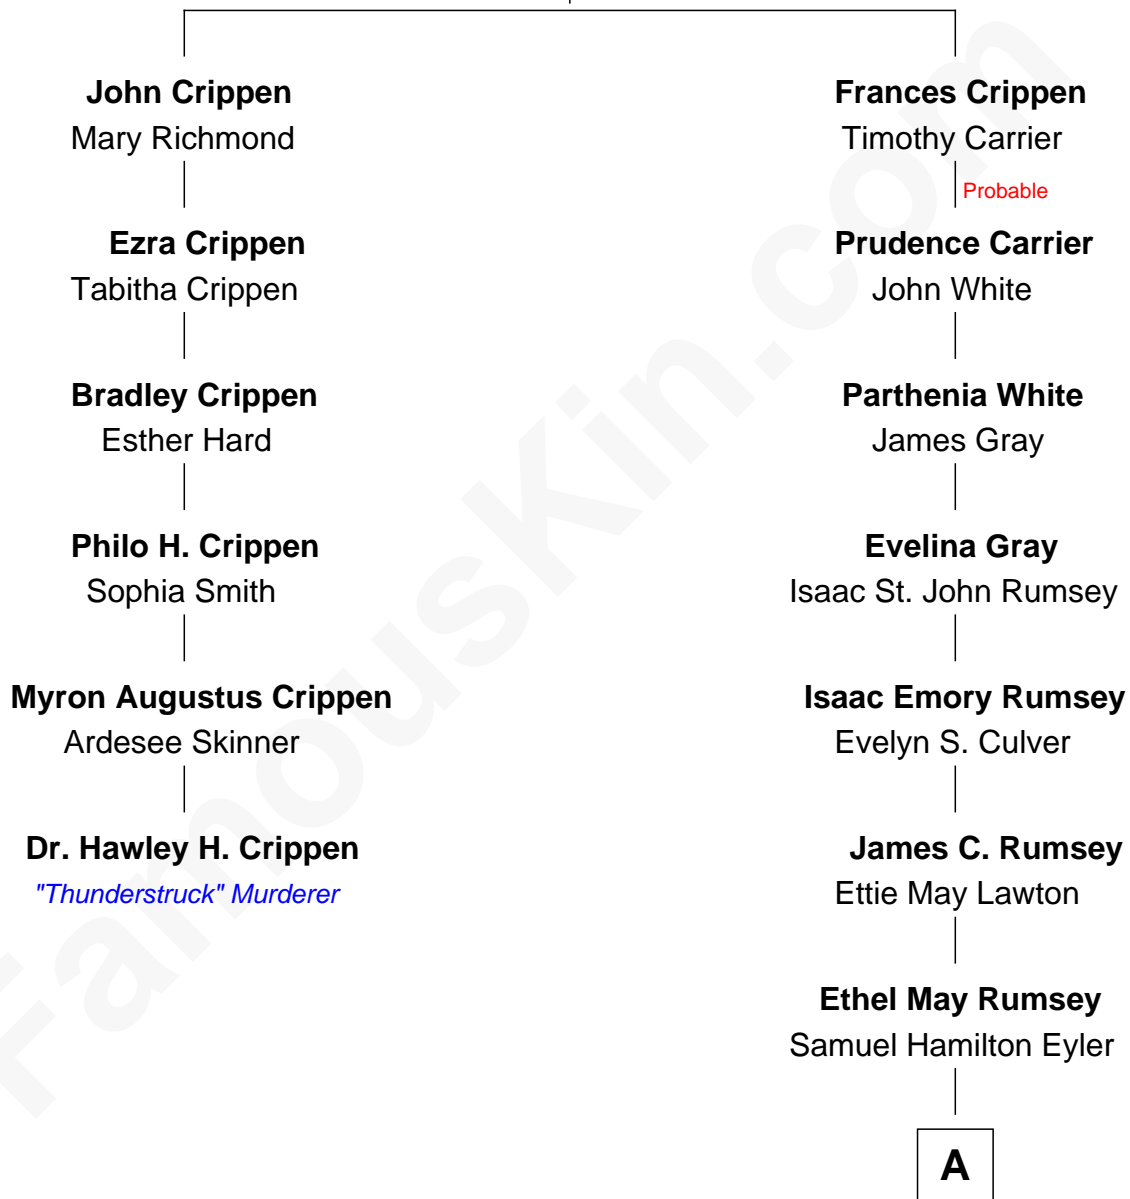

FamousKin.com

Relationship Chart of

Dr. Hawley H. Crippen

Murderer in Erik Larson's "Thunderstruck"

5th cousin 3 times removed of

Shelley Fabares

TV and Movie Actress

Jabez Crippen
Thankful Fuller

A

Elsa Rose Eyer
James Alan Fabares

Shelley Fabares
TV and Movie Actress

FamousKin.com