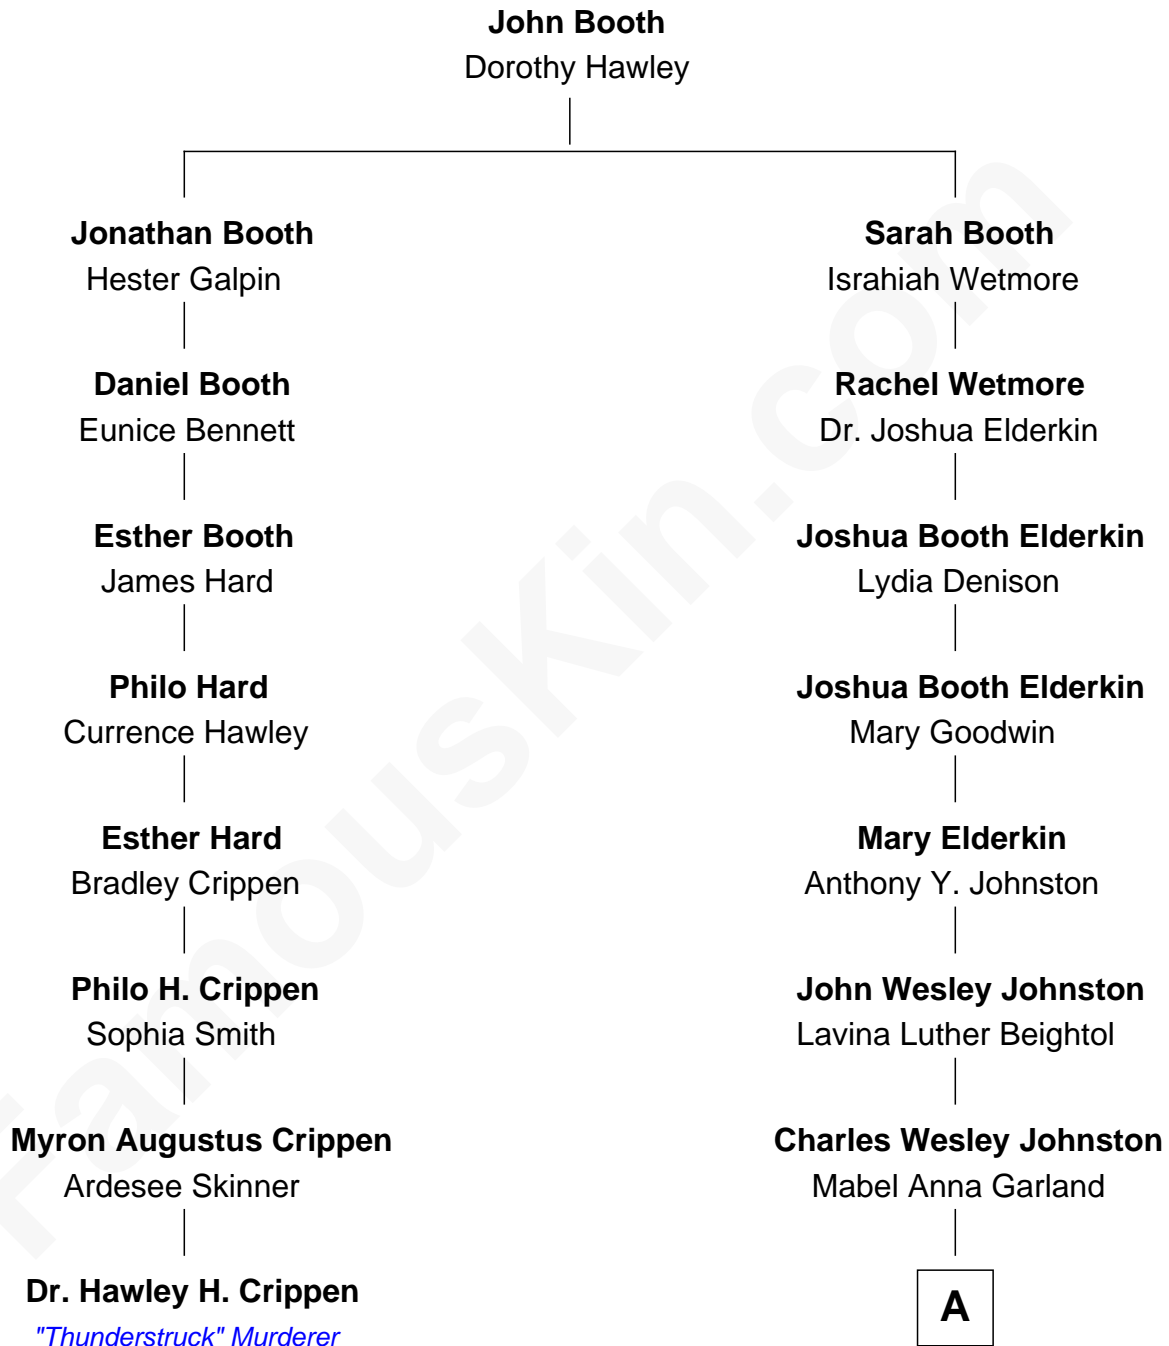

FamousKin.com

Relationship Chart of

Dr. Hawley H. Crippen

Murderer in Erik Larson's "Thunderstruck"

7th cousin 2 times removed of

Dr. Peggy Whitson

NASA and Axiom Space Astronaut

A

Wanda Pauline Johnston

Christien O. Walters

Beth Avalee Walters

Earl Keith Whitson

Dr. Peggy Whitson

NASA and Axiom Space Astronaut

FamousKin.com