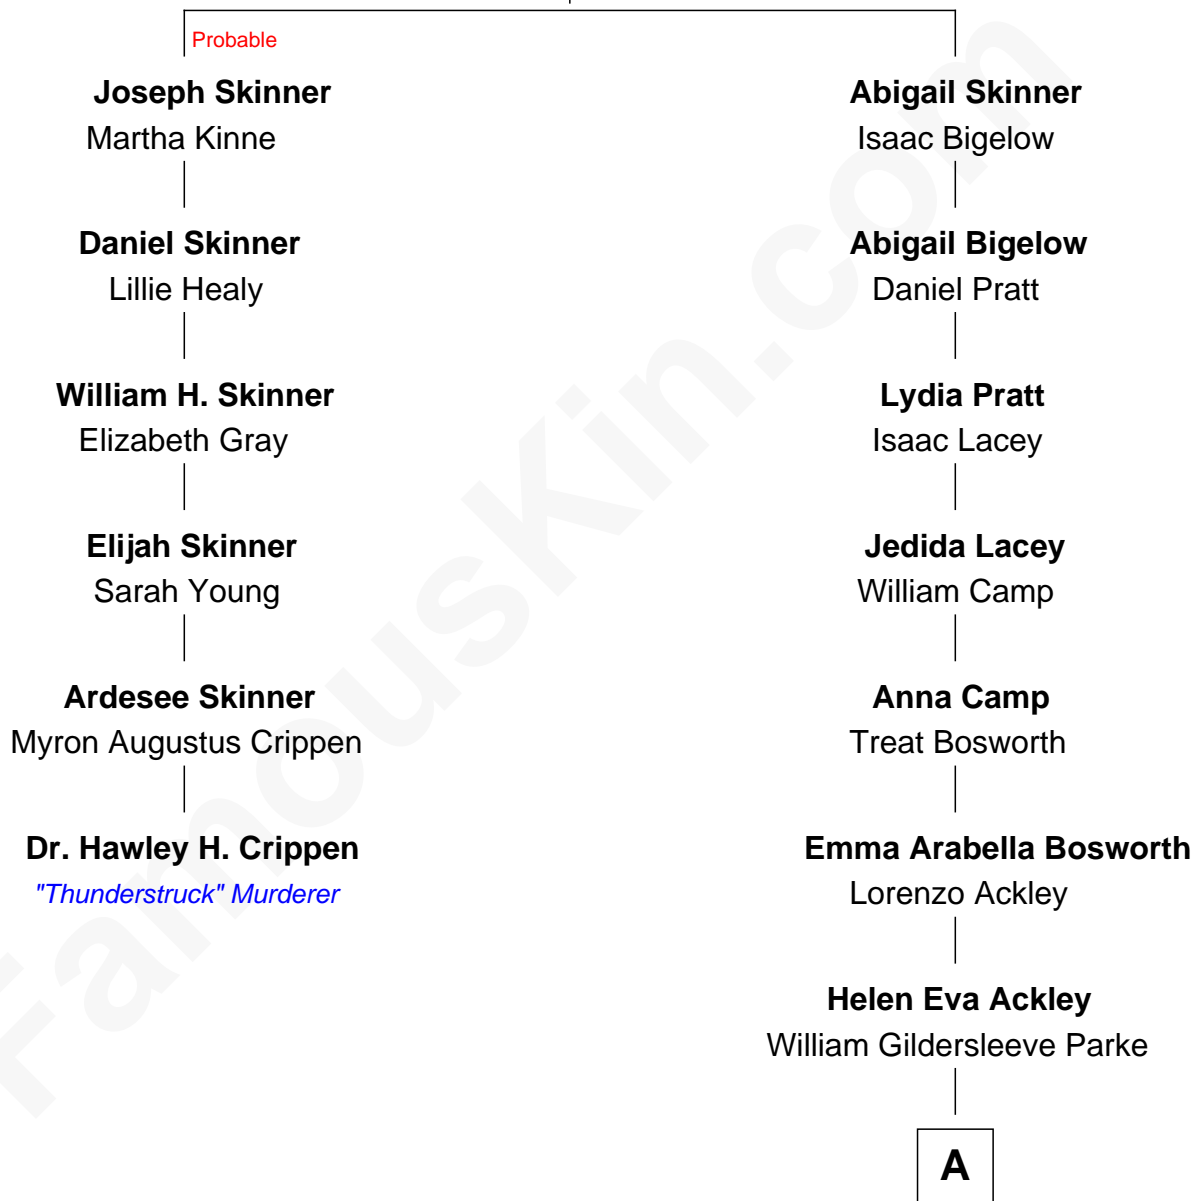

## Relationship Chart of

### Dr. Hawley H. Crippen

Murderer in Erik Larson's "Thunderstruck"

5th cousin 5 times removed of

### Sydney Biddle Barrows

Mayflower Madam

**Ebenezer Skinner**

Sarah Lord

**A**

**Elizabeth Parke**

Percy Ballantine

**John Boyd Ballantine**