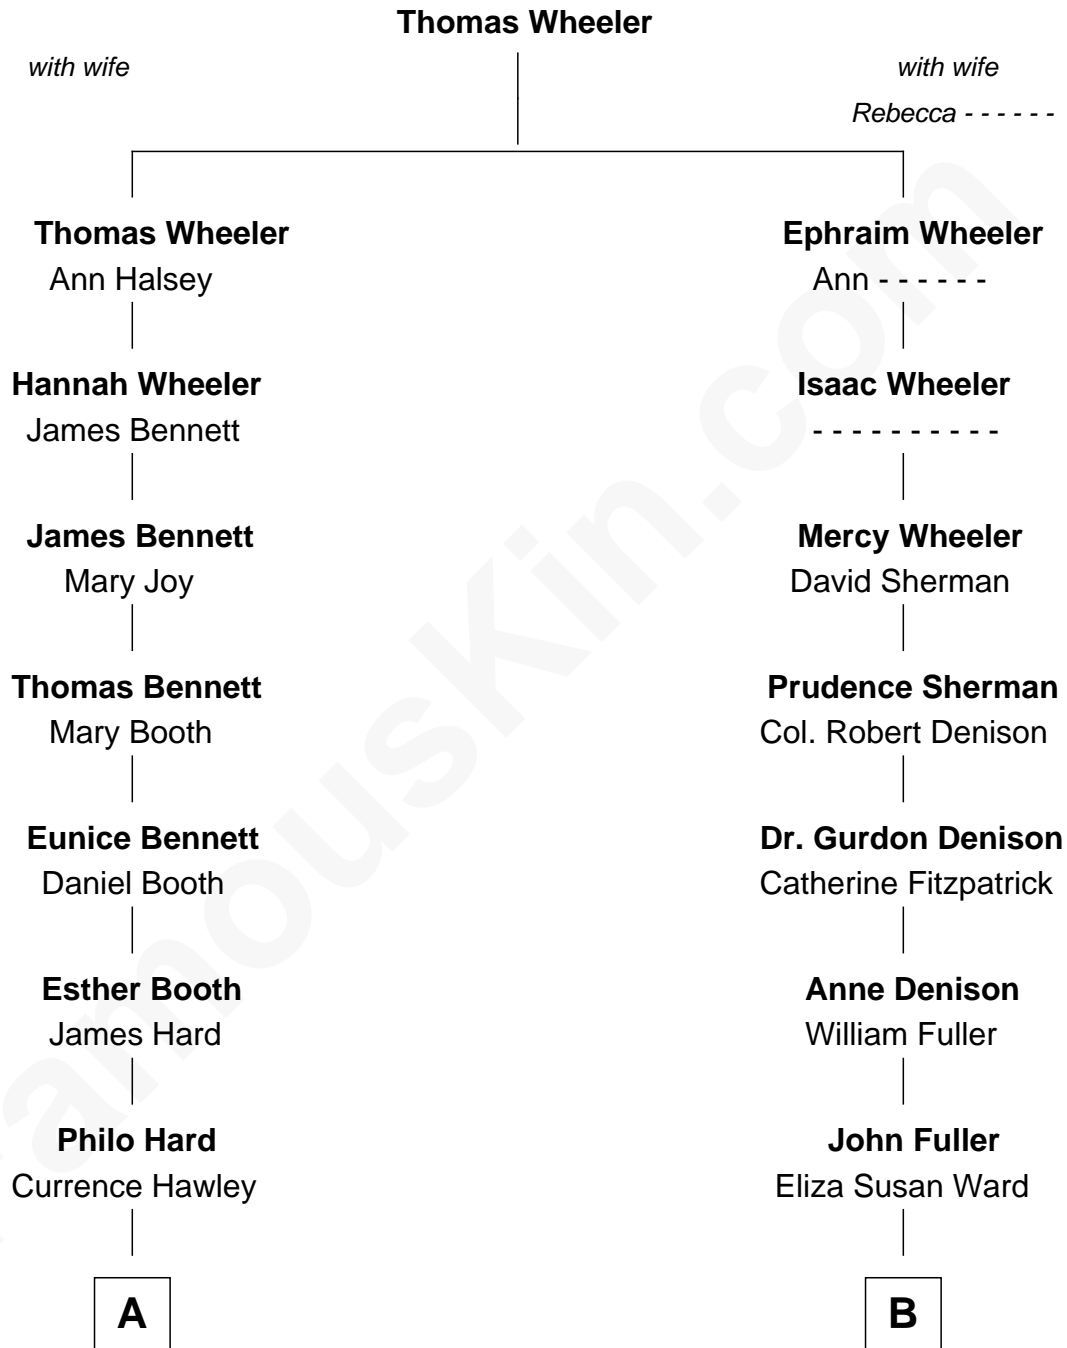

FamousKin.com
Relationship Chart of
Dr. Hawley H. Crippen

Murderer in Erik Larson's "Thunderstruck"

8th cousin 2 times removed of

Alfred Fuller

Founder of the Fuller Brush Co.

A

Esther Hard
Bradley Crippen

Philo H. Crippen
Sophia Smith

Myron Augustus Crippen
Ardesee Skinner

Dr. Hawley H. Crippen
"Thunderstruck" Murderer

B

Leander Joseph Fuller
Phoebe Jane Collins

Alfred Fuller
Founder of the Fuller Brush Co.

FamousKin.com