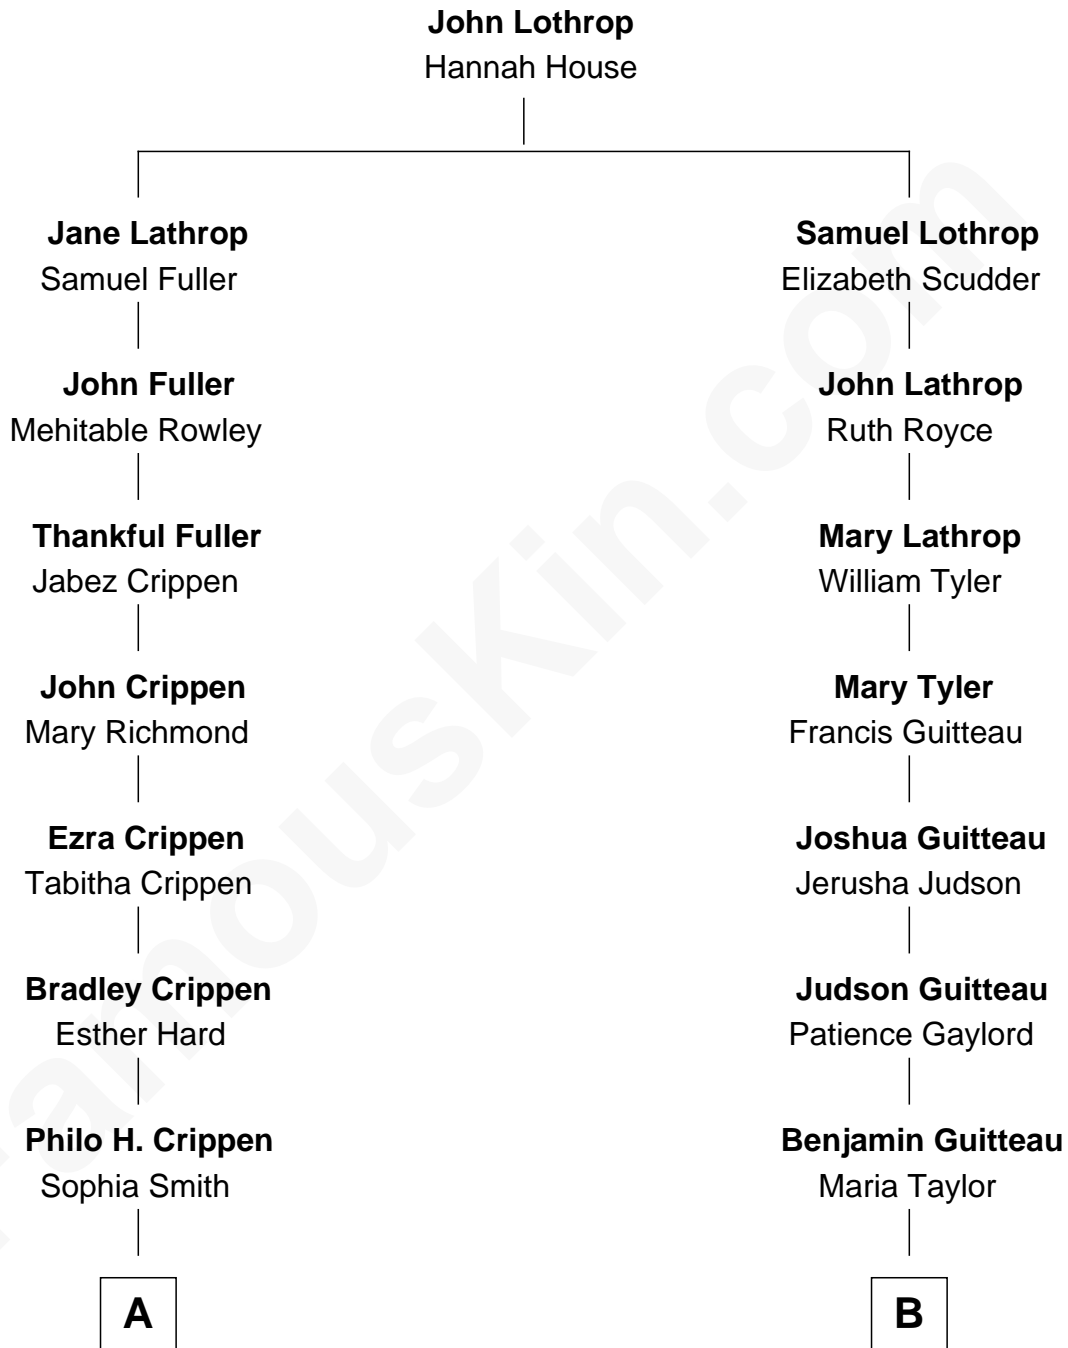

# FamousKin.com

## Relationship Chart of

### Dr. Hawley H. Crippen

*Murderer in Erik Larson's "Thunderstruck"*

8th cousin 2 times removed of

**Henry A. Wallace**  
33rd U.S. Vice-President

**A**

**Myron Augustus Crippen**

Ardesee Skinner

**Dr. Hawley H. Crippen**