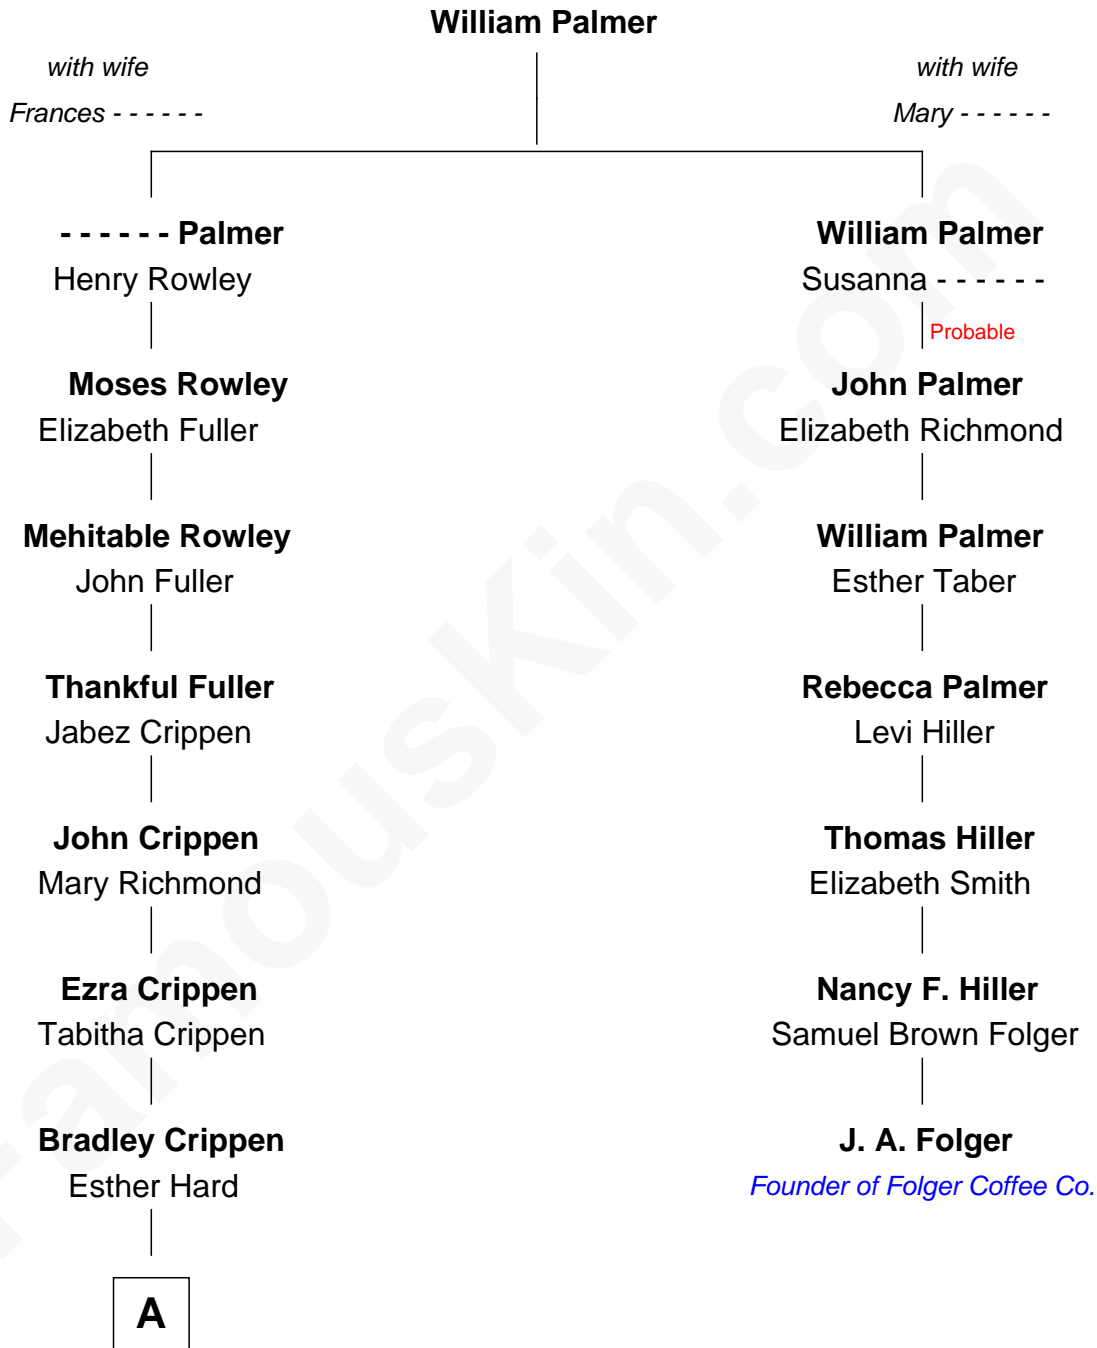

## Relationship Chart of

### Dr. Hawley H. Crippen

Murderer in Erik Larson's "Thunderstruck"

6th cousin 3 times removed of

**J. A. Folger**

Founder of Folger Coffee Company

**A**

—  
**Philo H. Crippen**

Sophia Smith

—  
**Myron Augustus Crippen**

Ardesee Skinner

—  
**Dr. Hawley H. Crippen**

*"Thunderstruck" Murderer*

FamousKin.com