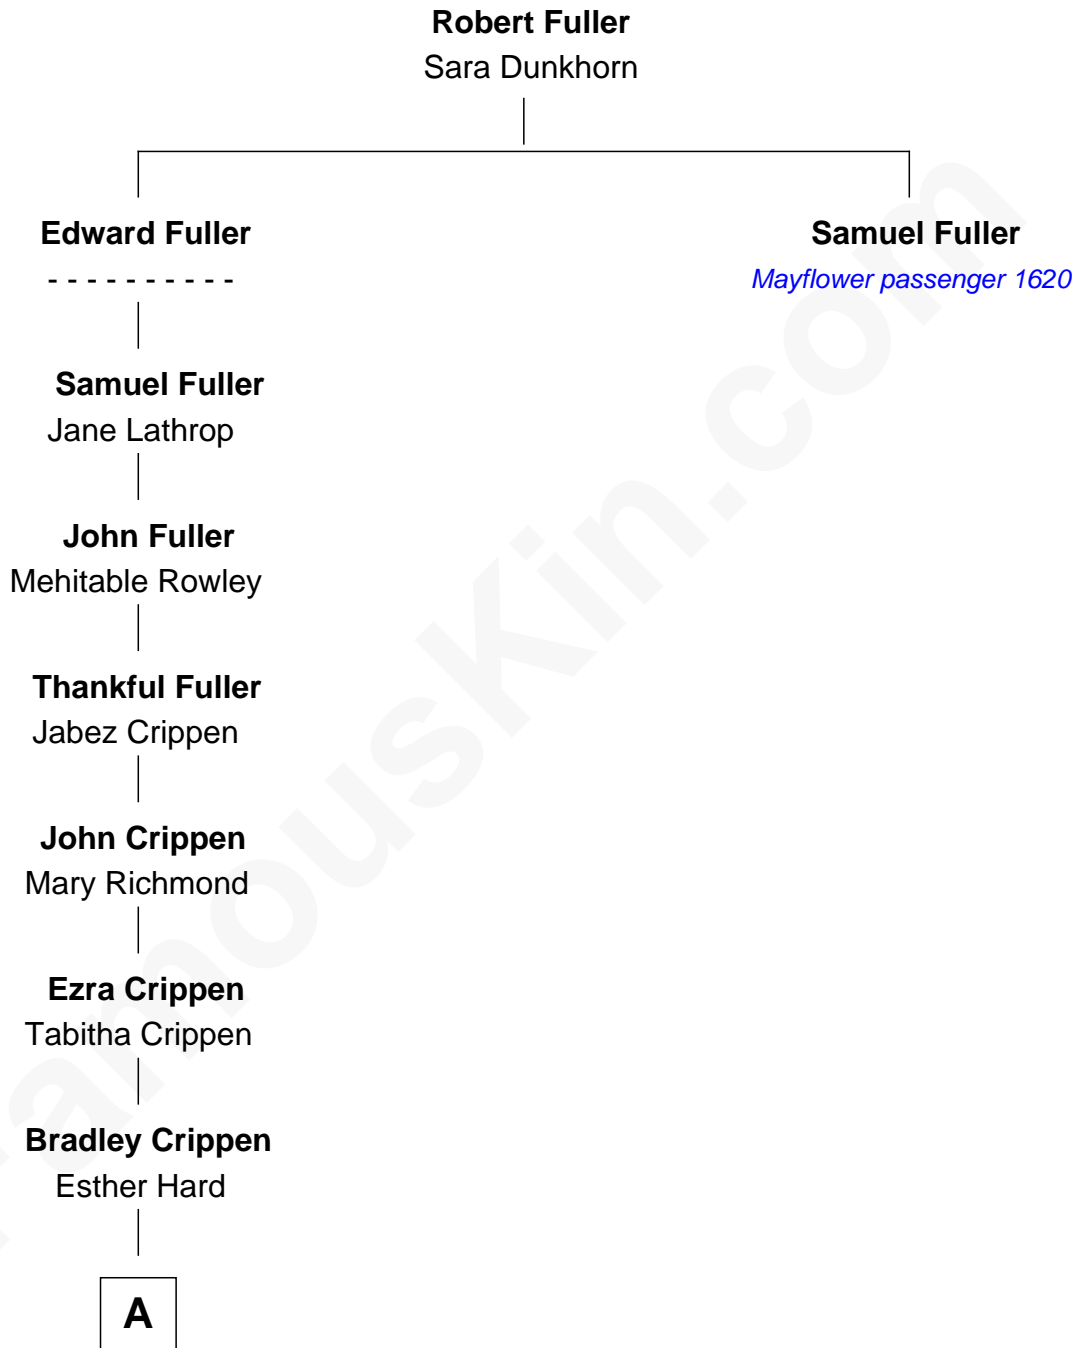

FamousKin.com Relationship Chart of

Dr. Hawley H. Crippen

Murderer in Erik Larson's "Thunderstruck"

7th great-grandnephew of

Samuel Fuller

(c1580 - 1633) Mayflower passenger 1620

MAYFLOWER

A

—
Philo H. Crippen

Sophia Smith

—
Myron Augustus Crippen

Ardesee Skinner

—
Dr. Hawley H. Crippen

"Thunderstruck" Murderer

FamousKin.com