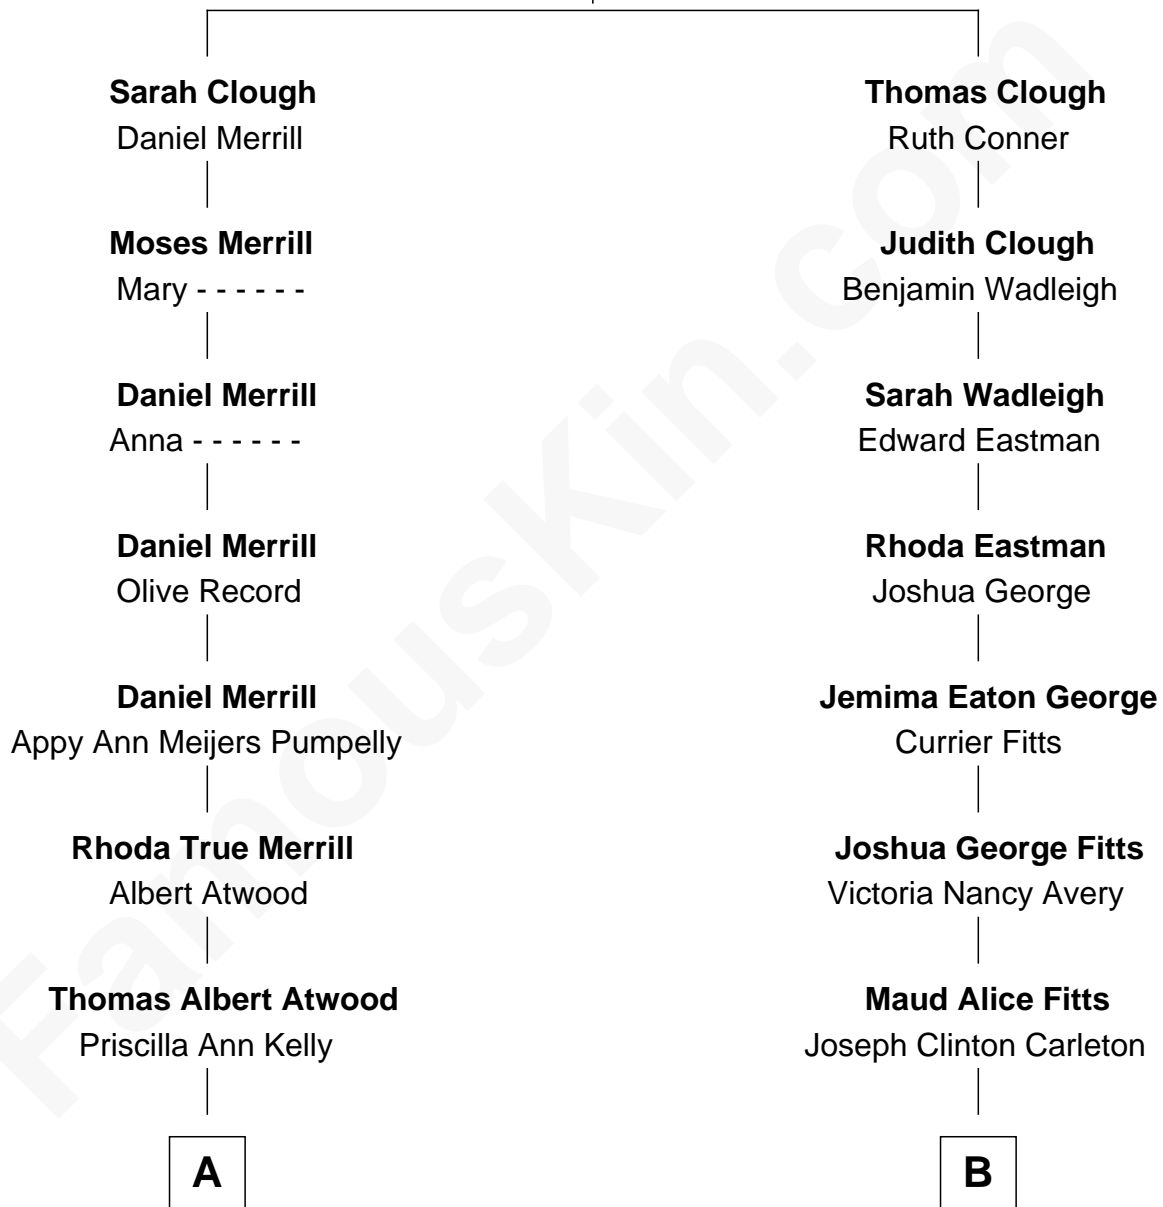

# FamousKin.com Relationship Chart of

**Dave Cowens**

*NBA Hall of Famer*

9th cousin 1 time removed of

**Mickey Rourke**

*Movie Actor*

**John Clough**

Jane - - - - -

**A**

**Charles Albert Atwood**

Mina Sylvia Cundiff

**Stanley True Atwood**

Dorothy Ann Ulrich

**Ruth Ellen Atwood**

John Joseph Cowens

**Dave Cowens**

*NBA Hall of Famer*

**B**

**Hazel May Carleton**

Leonard Ernest Cameron

**Annette Elizabeth Cameron**

Philip Andrew Rourke

**Mickey Rourke**

*Movie Actor*