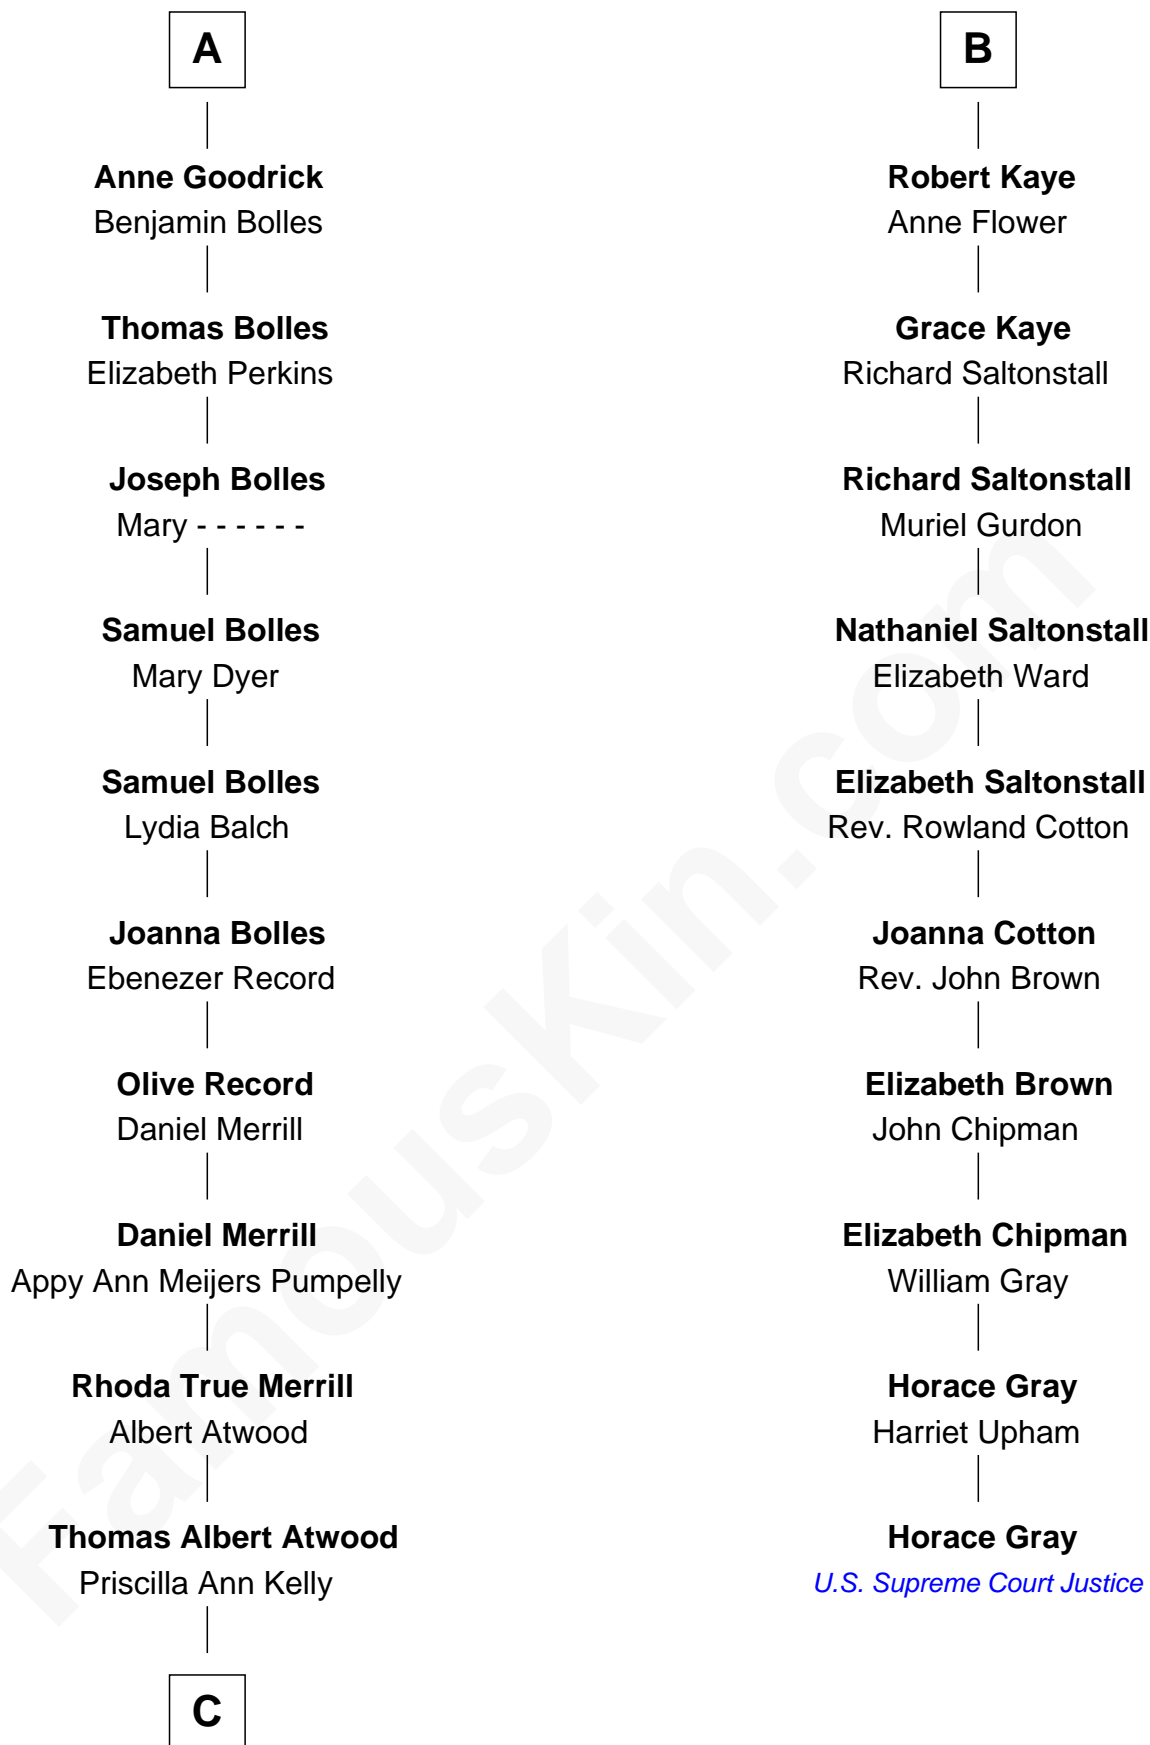

FamousKin.com Relationship Chart of

Dave Cowens

NBA Hall of Famer

16th cousin 4 times removed of

Horace Gray

U.S. Supreme Court Justice

Sir Roger de Clifford

Maud de Beauchamp

Sir John Melton

Margaret Melton

John Markenfield

John Markenfield

Margaret Hopton

Sir Thomas Markenfield

Eleanor Conyers

Sir Ninian Markenfield

Dorothy Gascoigne

Alice Markenfield

Sir Robert Mauleverer

Dorothy Mauleverer

John Kaye

B

C

—
Charles Albert Atwood