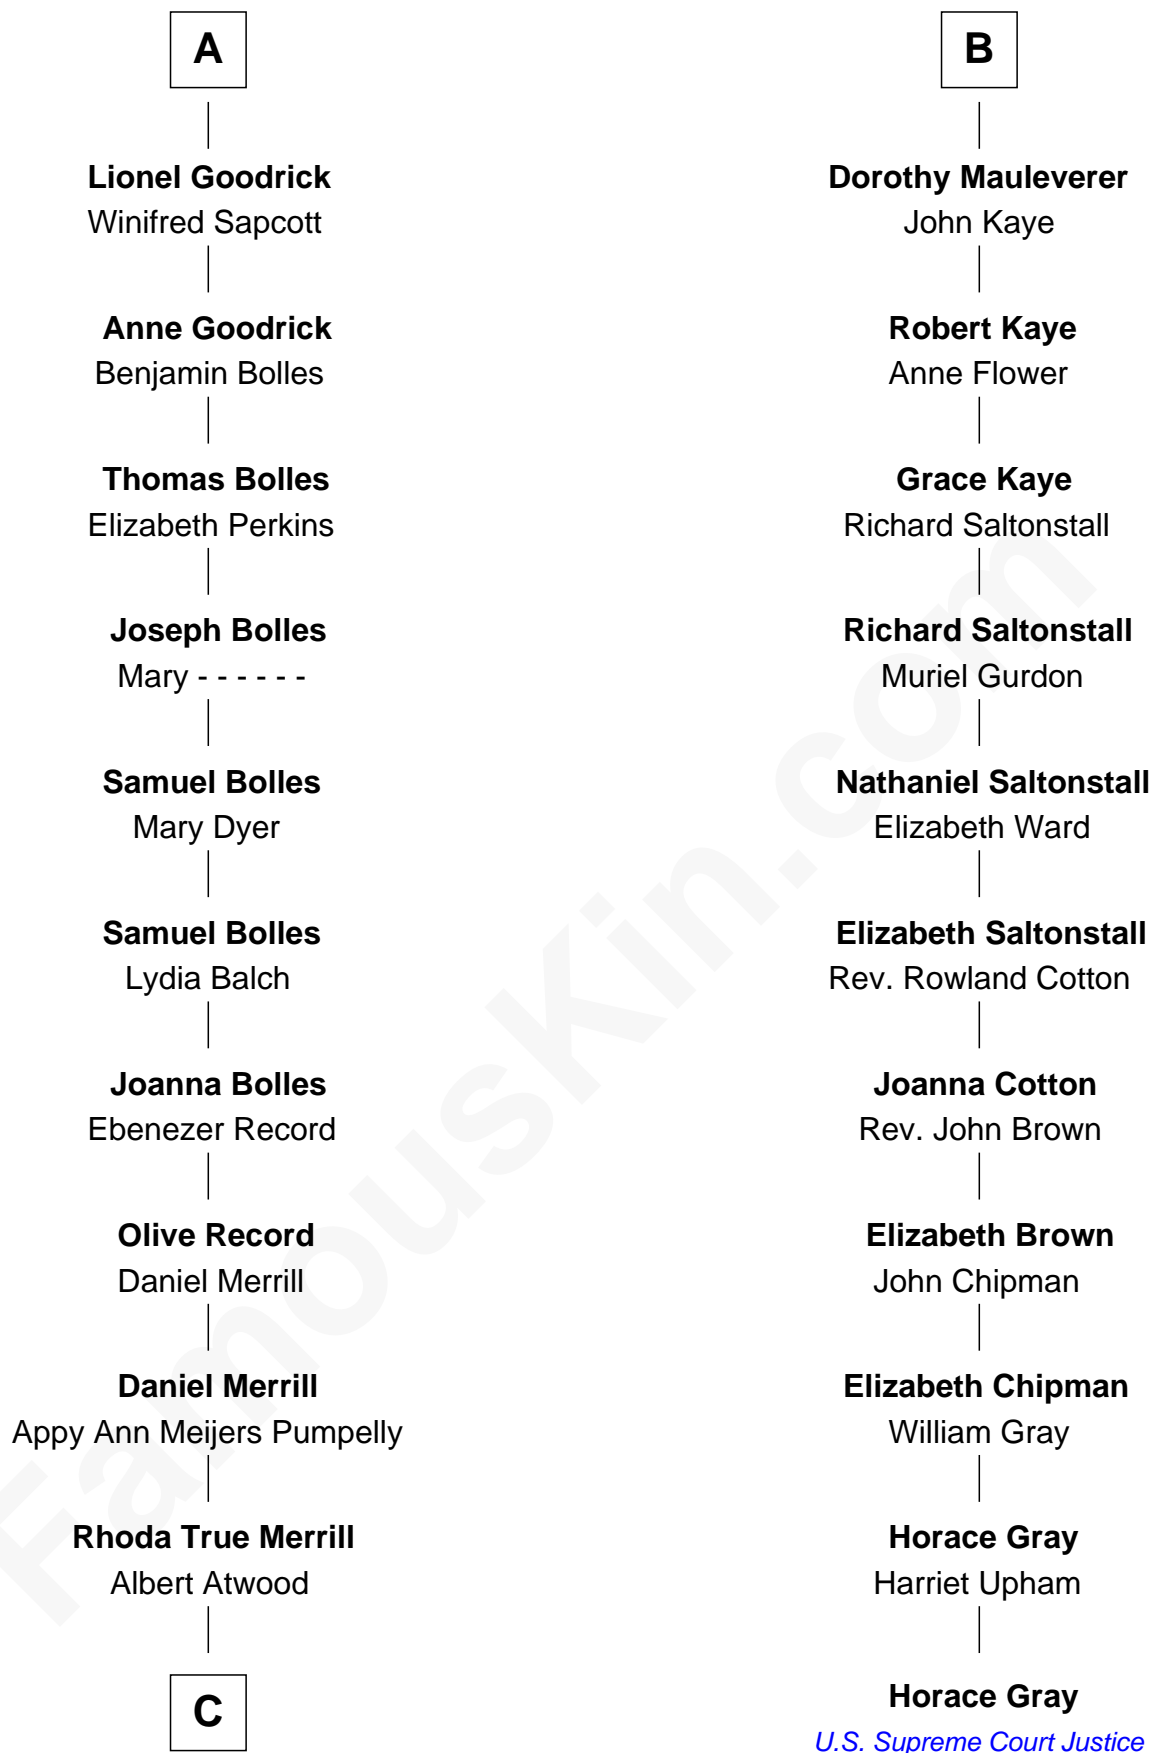

# FamousKin.com Relationship Chart of

**Dave Cowens**

*NBA Hall of Famer*

17th cousin 4 times removed of

**Horace Gray**

*U.S. Supreme Court Justice*

**C**

Thomas Albert Atwood

Priscilla Ann Kelly

Charles Albert Atwood

Mina Sylvia Cundiff

Stanley True Atwood

Dorothy Ann Ulrich

Ruth Ellen Atwood

John Joseph Cowens

**Dave Cowens**