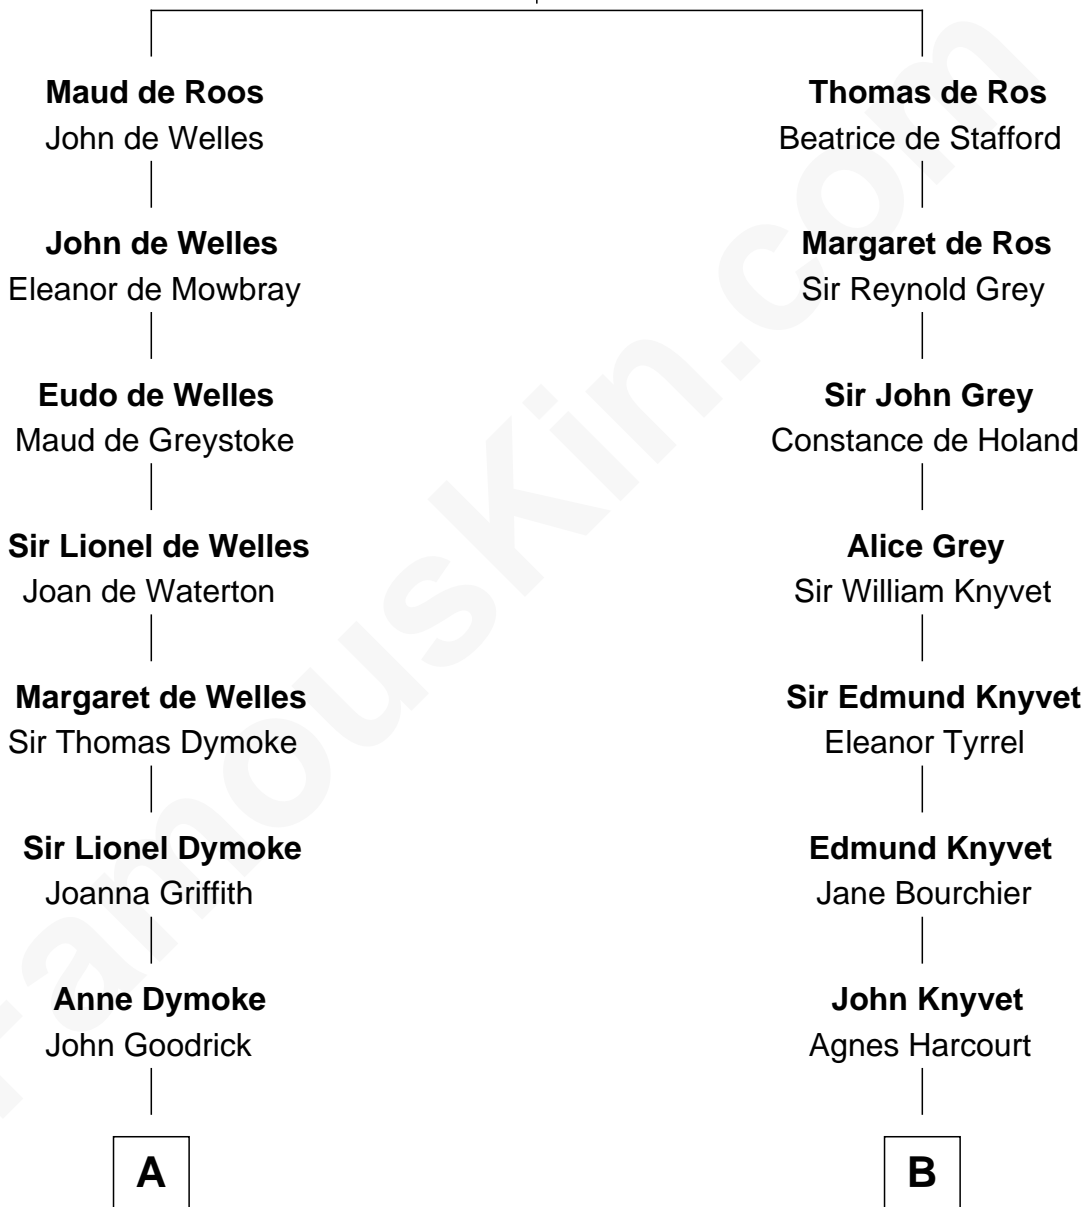

FamousKin.com Relationship Chart of

Dave Cowens

NBA Hall of Famer

16th cousin 5 times removed of

Horace Gray

U.S. Supreme Court Justice

Sir William de Ros
Margery de Badlesmere

C

Thomas Albert Atwood

Priscilla Ann Kelly

Charles Albert Atwood

Mina Sylvia Cundiff

Stanley True Atwood

Dorothy Ann Ulrich

Ruth Ellen Atwood

John Joseph Cowens