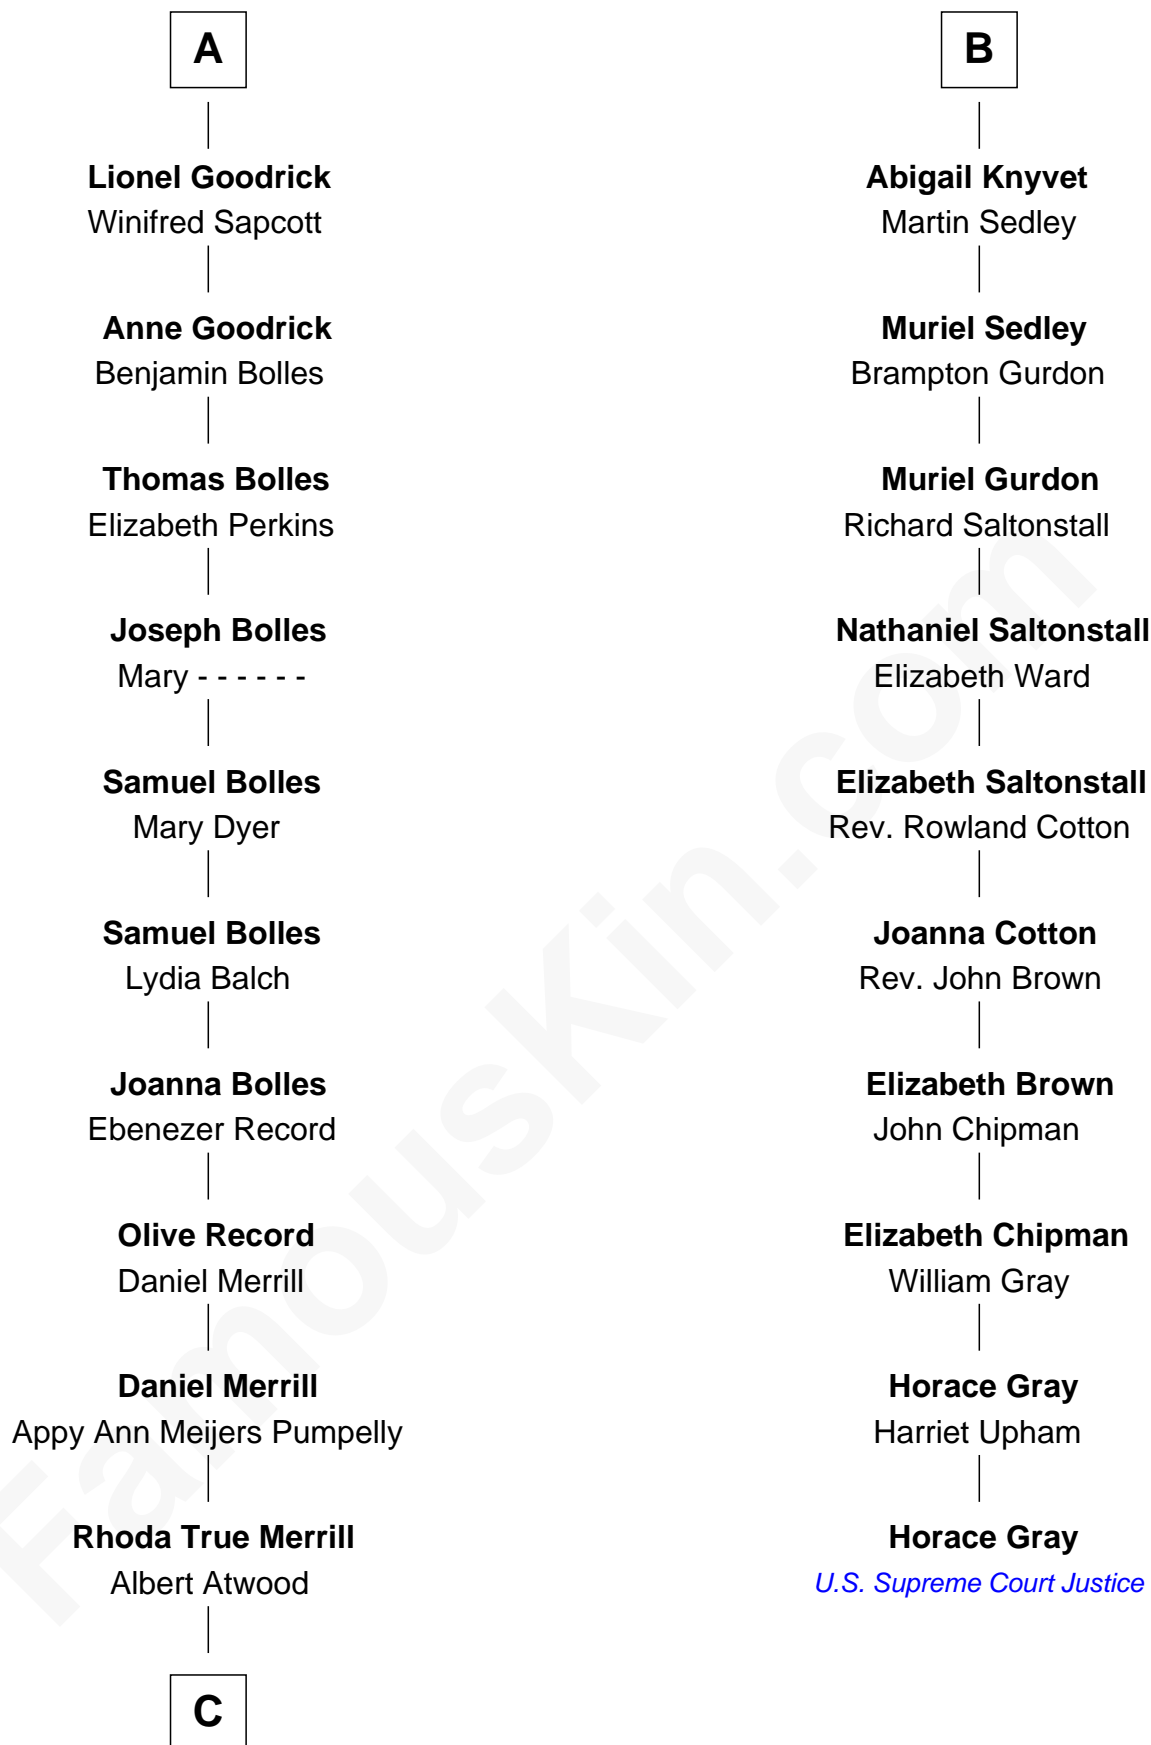

FamousKin.com Relationship Chart of

Dave Cowens

NBA Hall of Famer

16th cousin 5 times removed of

Horace Gray

U.S. Supreme Court Justice

Sir William de Ros
Margery de Badlesmere

C

Thomas Albert Atwood

Priscilla Ann Kelly

Charles Albert Atwood

Mina Sylvia Cundiff

Stanley True Atwood

Dorothy Ann Ulrich

Ruth Ellen Atwood

John Joseph Cowens