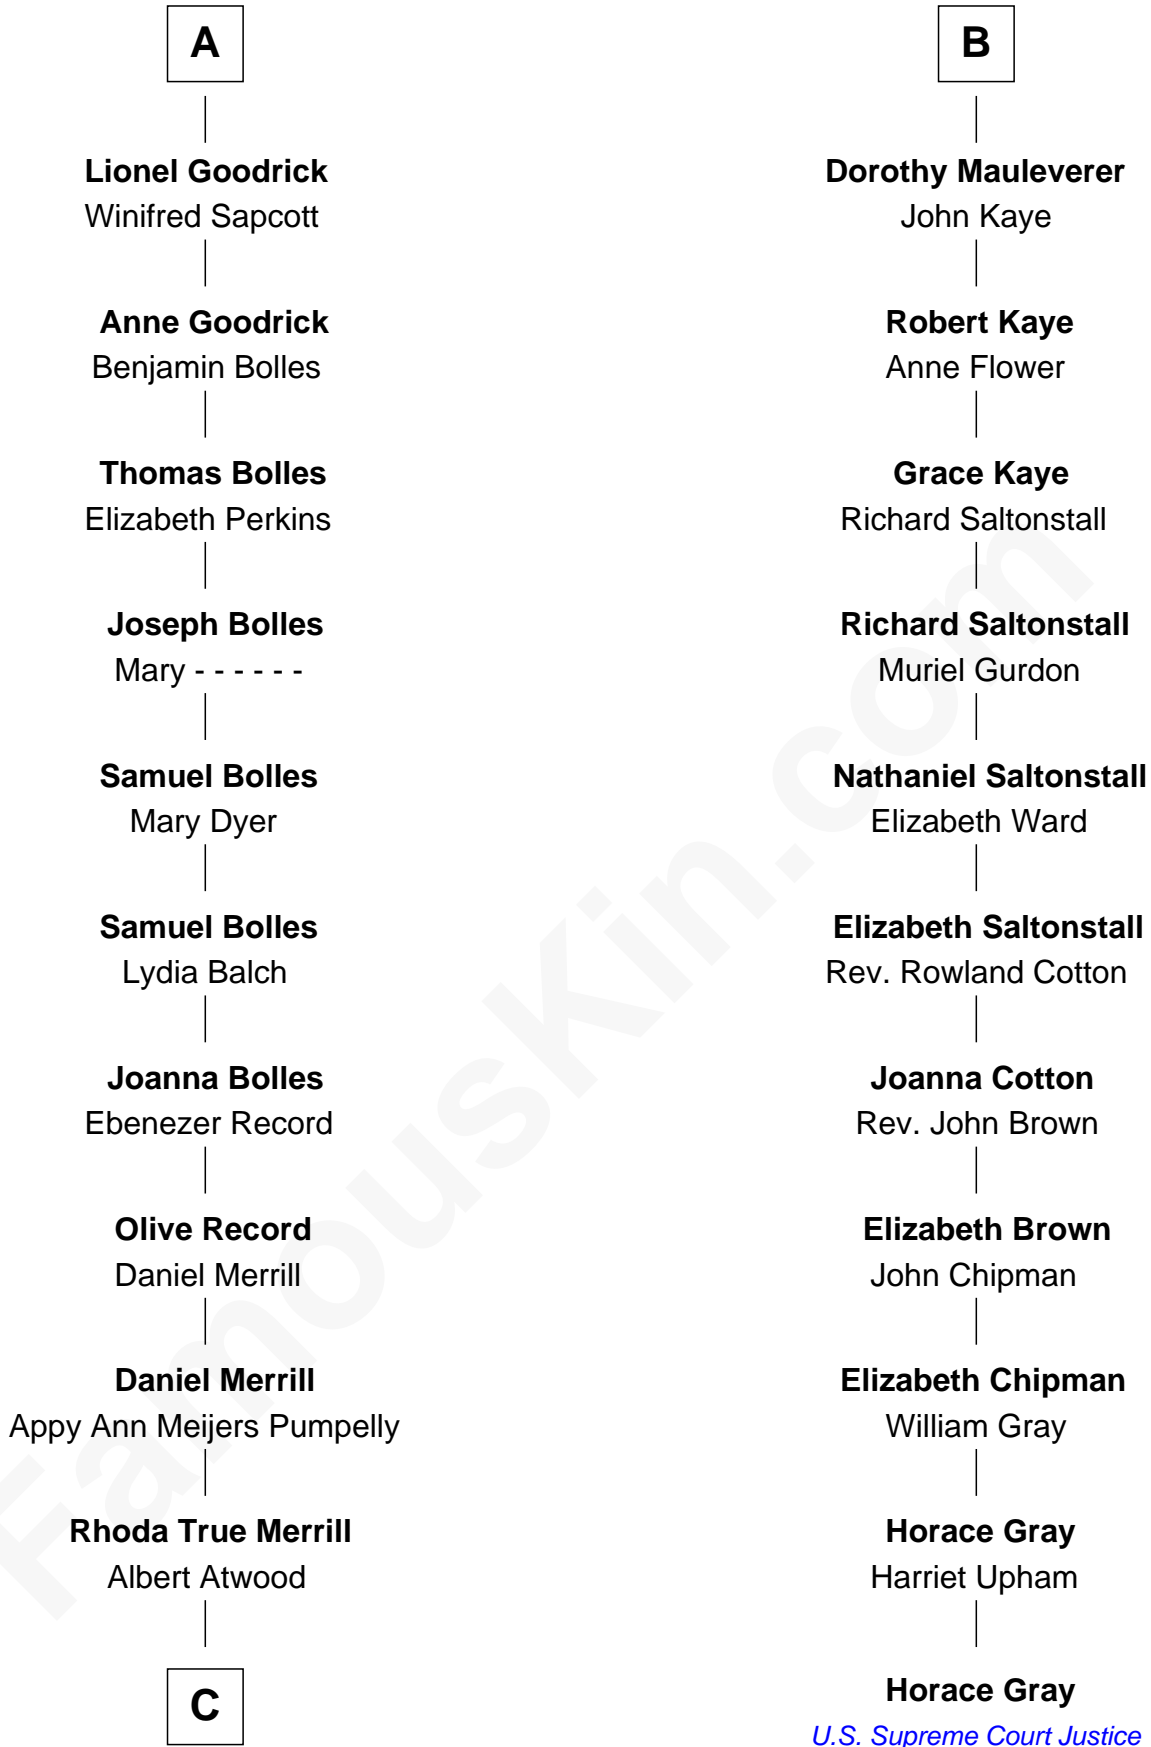

# FamousKin.com Relationship Chart of

**Dave Cowens**

*NBA Hall of Famer*

17th cousin 4 times removed of

**Horace Gray**

*U.S. Supreme Court Justice*

**Sir Henry de Percy**

Idoine de Clifford

**C**

Thomas Albert Atwood

Priscilla Ann Kelly

Charles Albert Atwood

Mina Sylvia Cundiff

Stanley True Atwood

Dorothy Ann Ulrich

Ruth Ellen Atwood