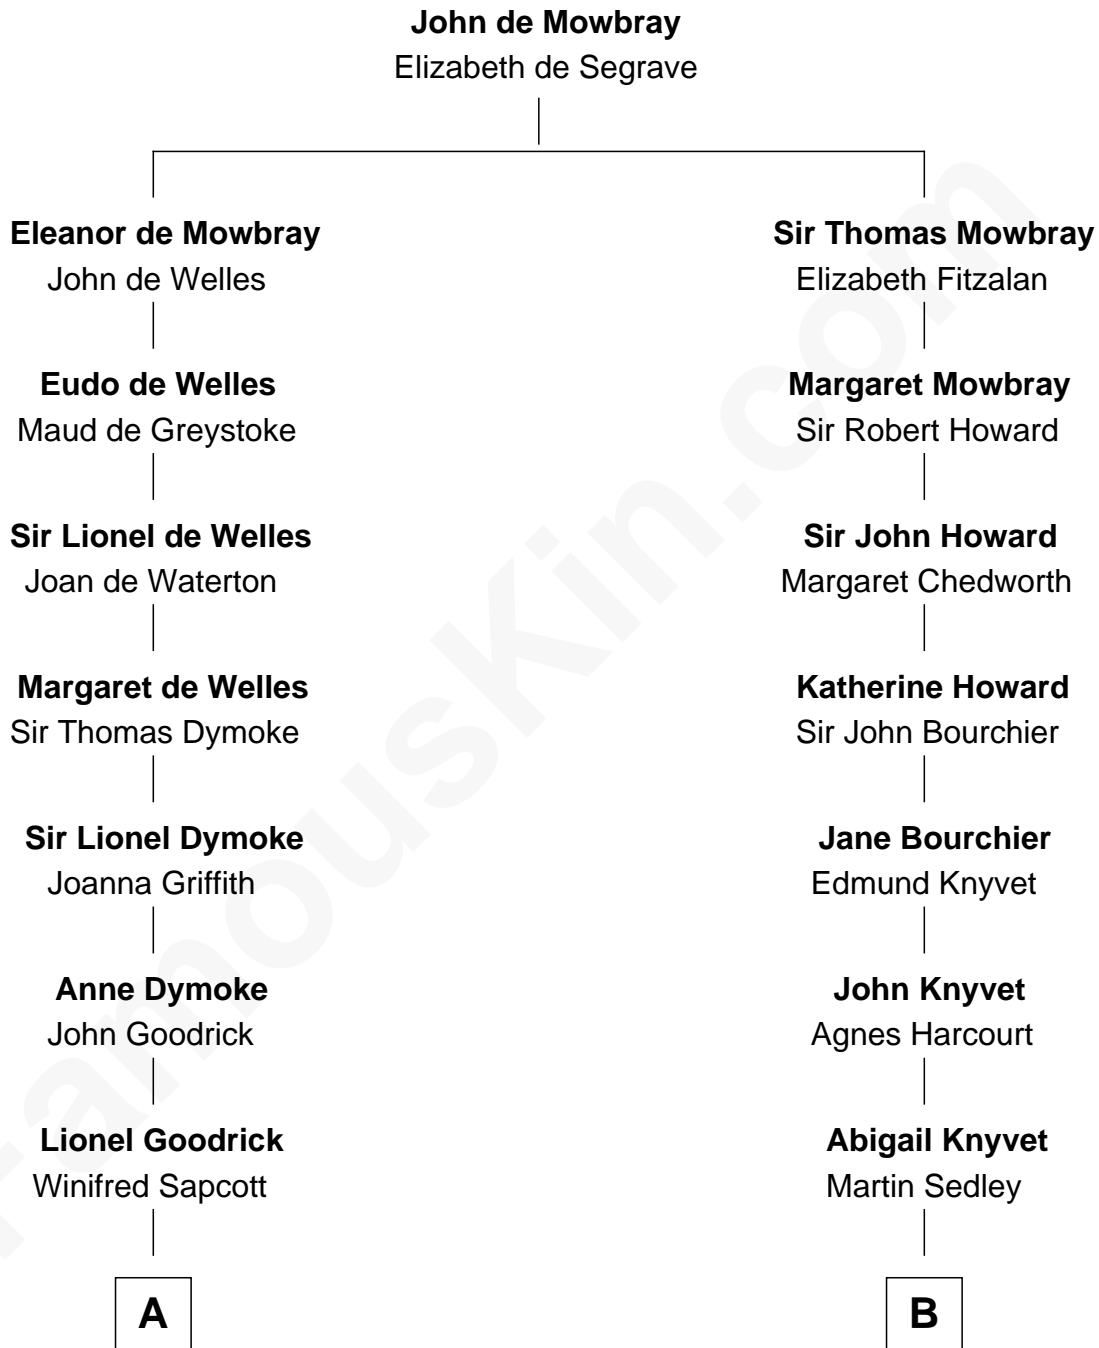

# FamousKin.com Relationship Chart of

**Dave Cowens**

*NBA Hall of Famer*

15th cousin 5 times removed of

**Horace Gray**

*U.S. Supreme Court Justice*

**C**

—  
**Charles Albert Atwood**

Mina Sylvia Cundiff

—  
**Stanley True Atwood**

Dorothy Ann Ulrich

—  
**Ruth Ellen Atwood**

John Joseph Cowens

—  
**Dave Cowens**

*NBA Hall of Famer*

FamousKin.com