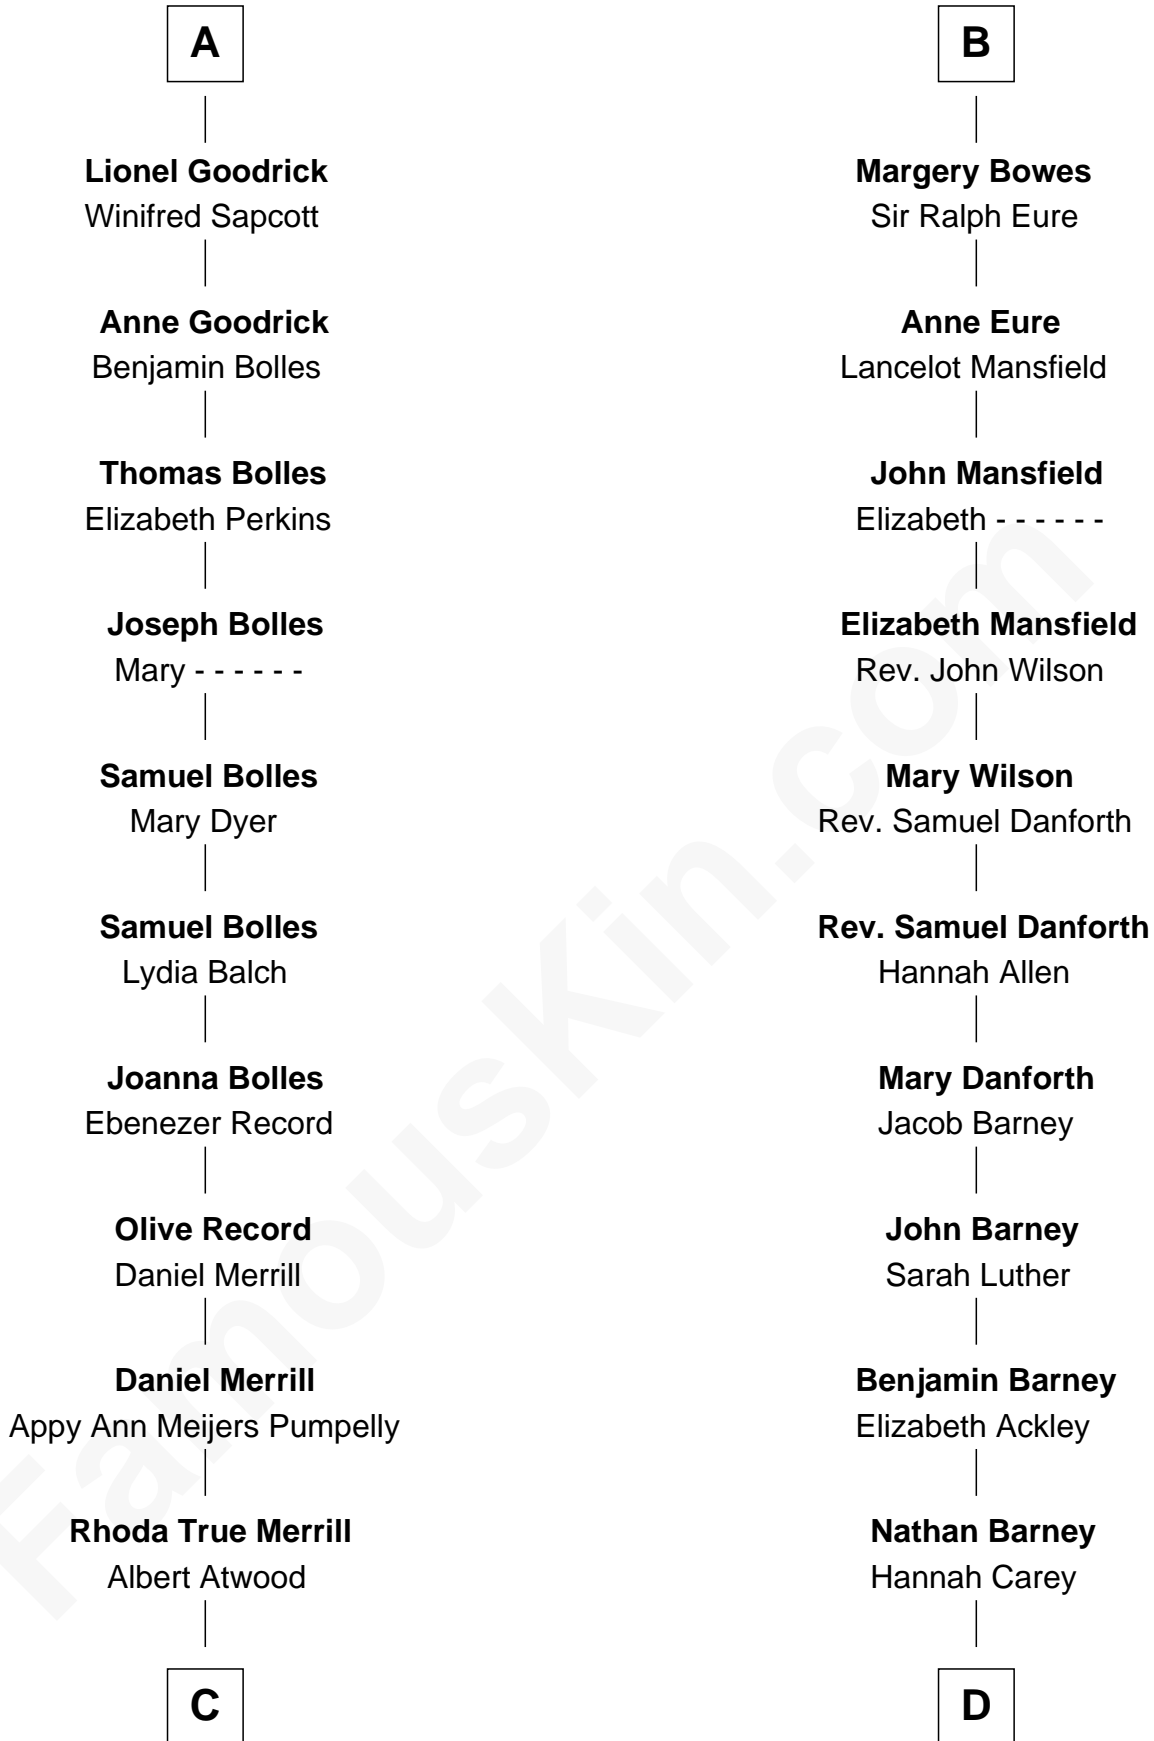

# FamousKin.com Relationship Chart of

**Dave Cowens**

*NBA Hall of Famer*

20th cousin 1 time removed of

**Elizabeth Montgomery**

*TV Actress - "Bewitched"*

**Sir Geoffrey le Scrope**

Ivetta de Ros

Joan - - - - -

**Joan Scrope**

Henry Fitzhugh

**Henry FitzHugh**

Elizabeth Grey

**Sir William FitzHugh**

Margery Willoughby

**Maud FitzHugh**

Sir William Bowes

**Sir Ralph Bowes**

Margery Conyers

**Sir Ralph Bowes**

Elizabeth Clifford

**B**

**C**

**Thomas Albert Atwood**

*NBA Hall of Famer*

**D**

**Nathan Barney**

Mary A. Deverell

**Mary Weed Barney**

Henry Montgomery

**Henry Montgomery**

Elizabeth Bryan Allen