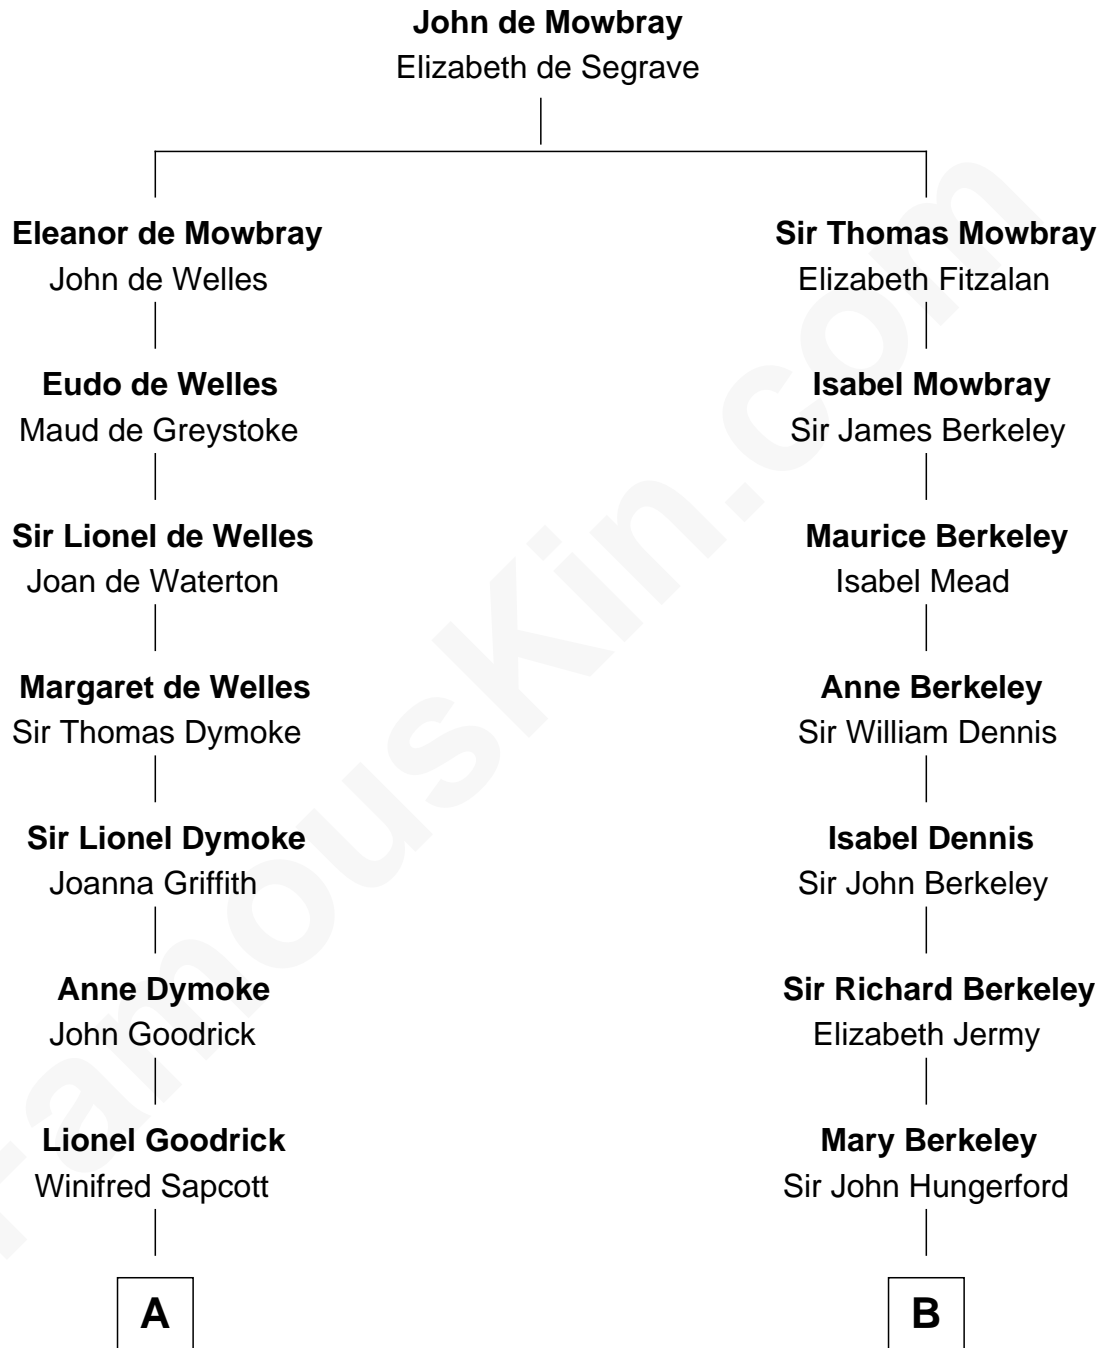

# FamousKin.com Relationship Chart of

**Dave Cowens**

*NBA Hall of Famer*

19th cousin 1 time removed of

**Warren Buffett**

*Chairman & CEO, Berkshire Hathaway*

**C**

**Charles Albert Atwood**

Mina Sylvia Cundiff

**Stanley True Atwood**

Dorothy Ann Ulrich

**Ruth Ellen Atwood**

John Joseph Cowens

**Dave Cowens**

*NBA Hall of Famer*

**D**