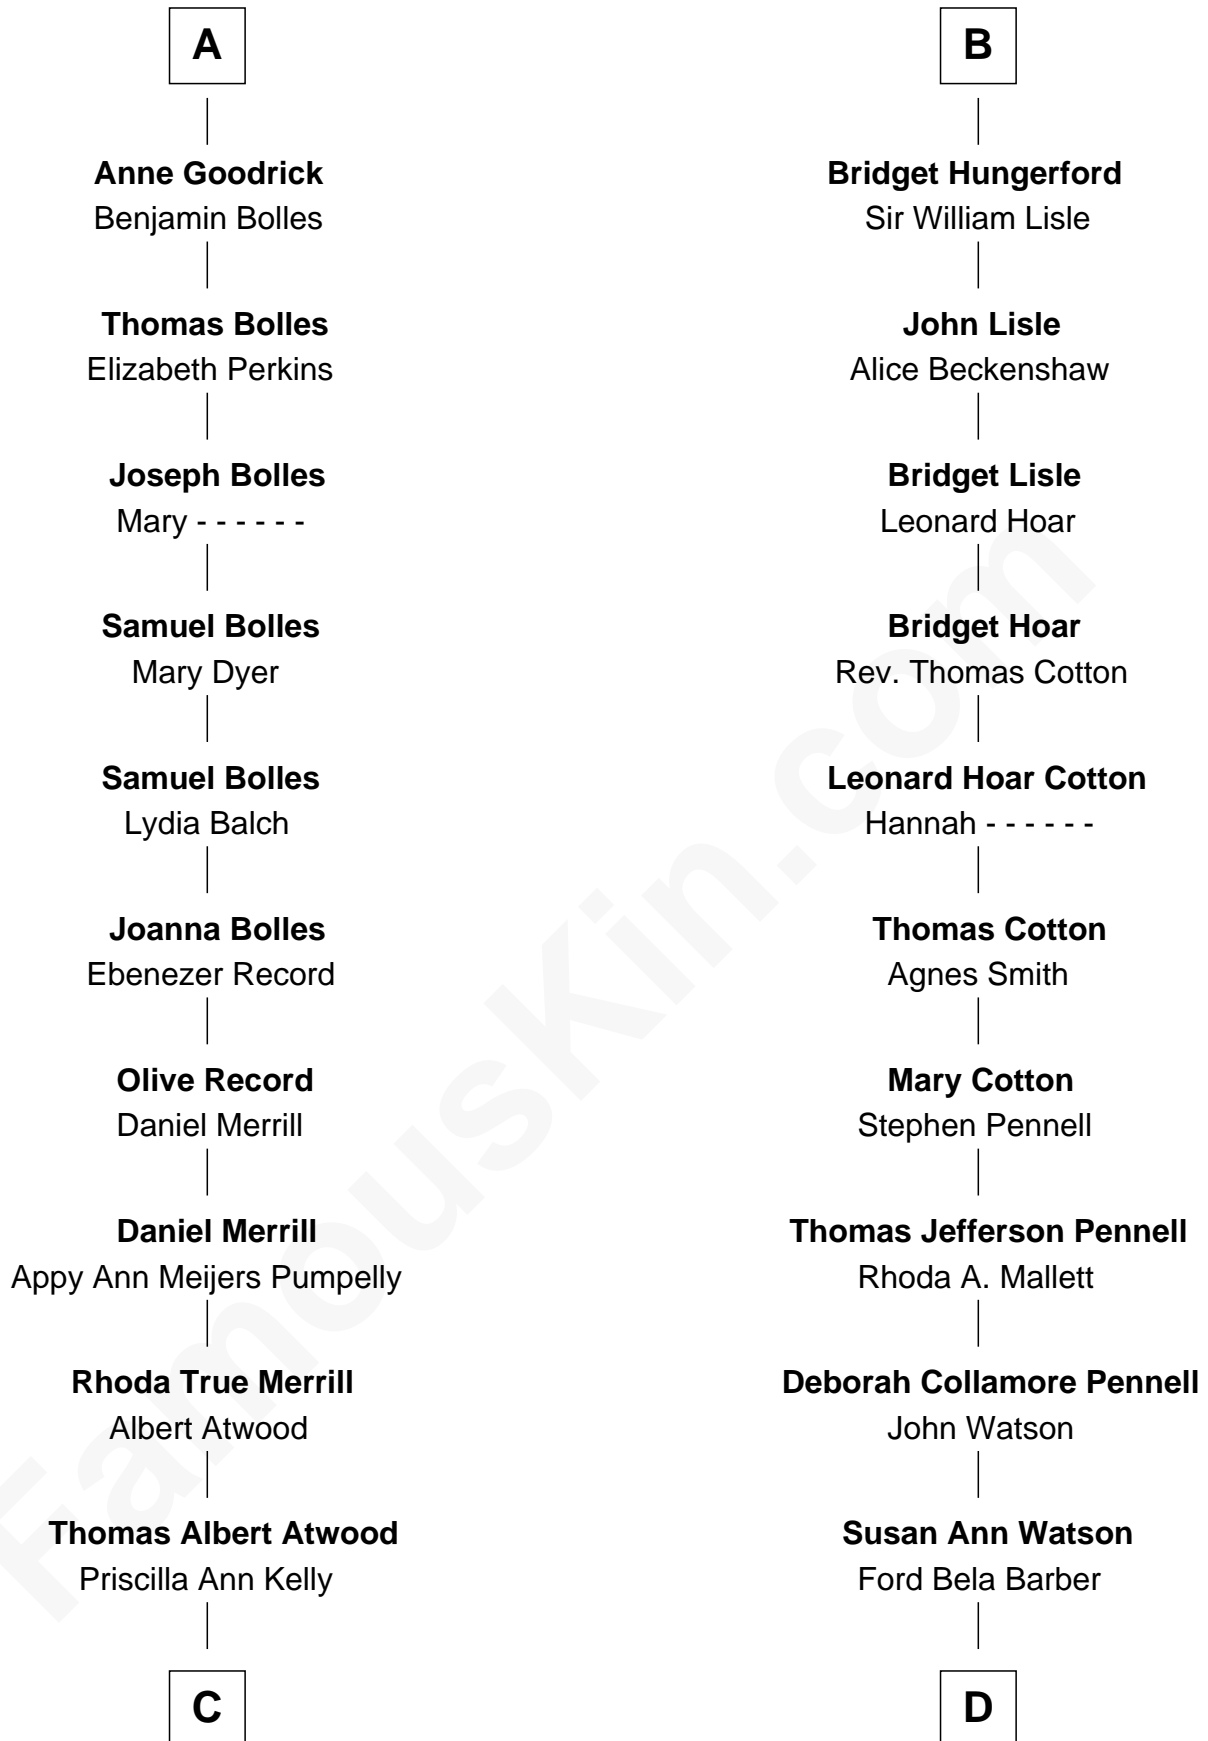

# FamousKin.com Relationship Chart of

**Dave Cowens**

*NBA Hall of Famer*

19th cousin 1 time removed of

**Warren Buffett**

*Chairman & CEO, Berkshire Hathaway*

**C**

**Charles Albert Atwood**

Mina Sylvia Cundiff

**Stanley True Atwood**

Dorothy Ann Ulrich

**Ruth Ellen Atwood**

John Joseph Cowens

**Dave Cowens**

*NBA Hall of Famer*

**D**