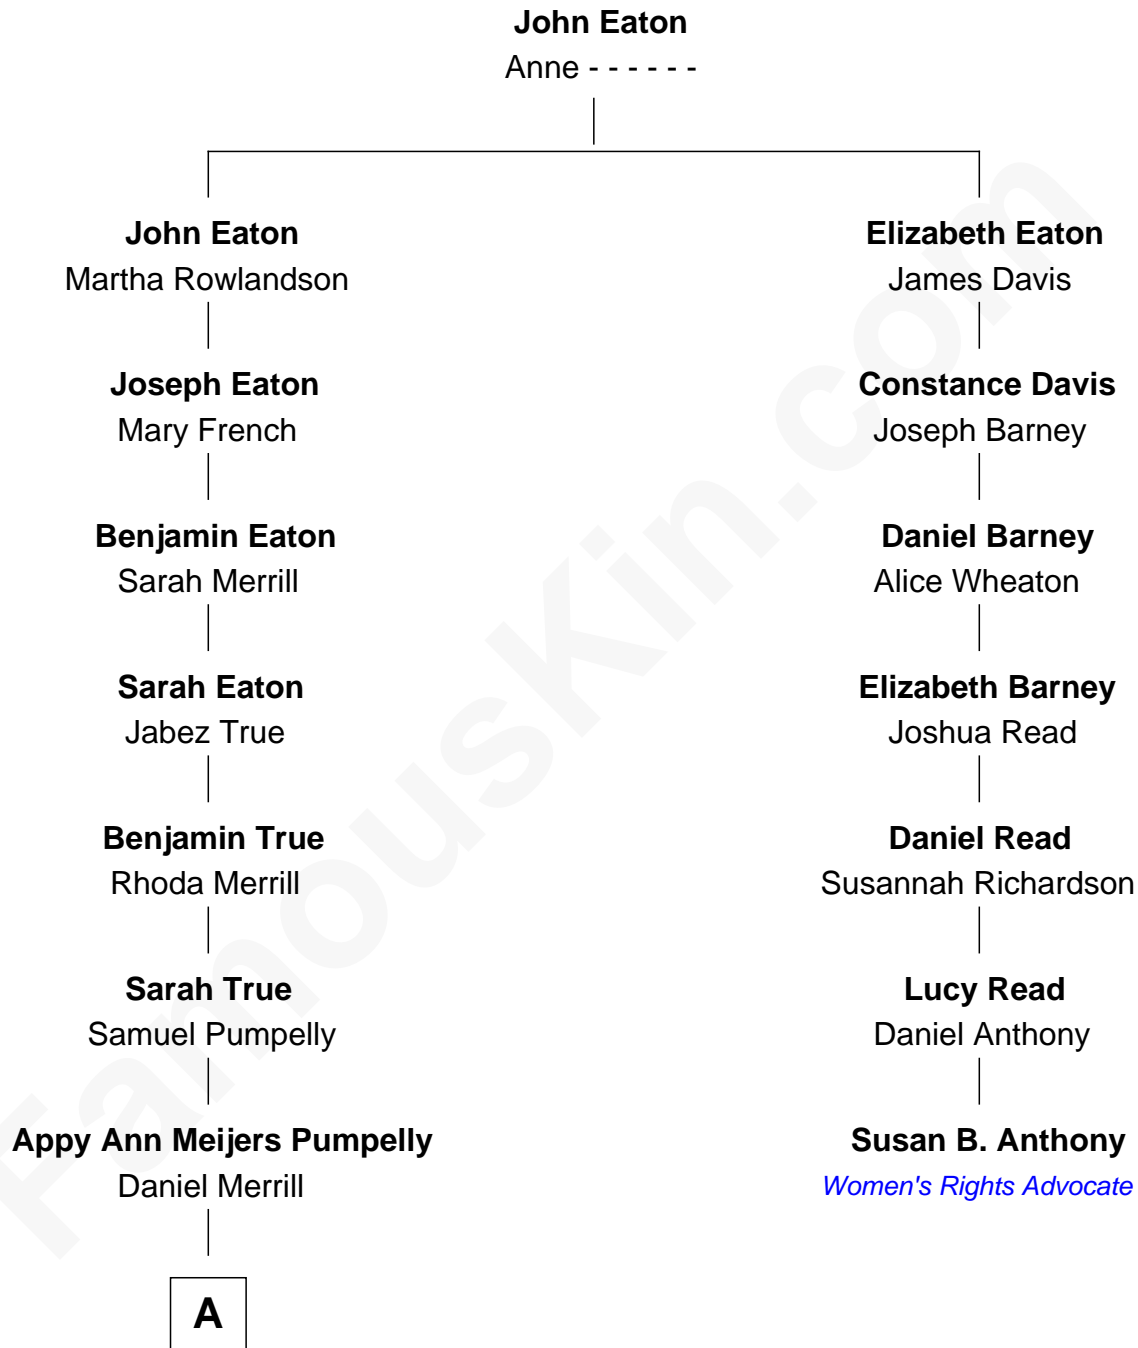

# FamousKin.com Relationship Chart of

**Dave Cowens**

*NBA Hall of Famer*

6th cousin 6 times removed of

**Susan B. Anthony**

*Women's Rights Advocate*

**A**

—  
**Rhoda True Merrill**

Albert Atwood

—  
**Thomas Albert Atwood**

Priscilla Ann Kelly

—  
**Charles Albert Atwood**

Mina Sylvia Cundiff

—  
**Stanley True Atwood**

Dorothy Ann Ulrich

—  
**Ruth Ellen Atwood**