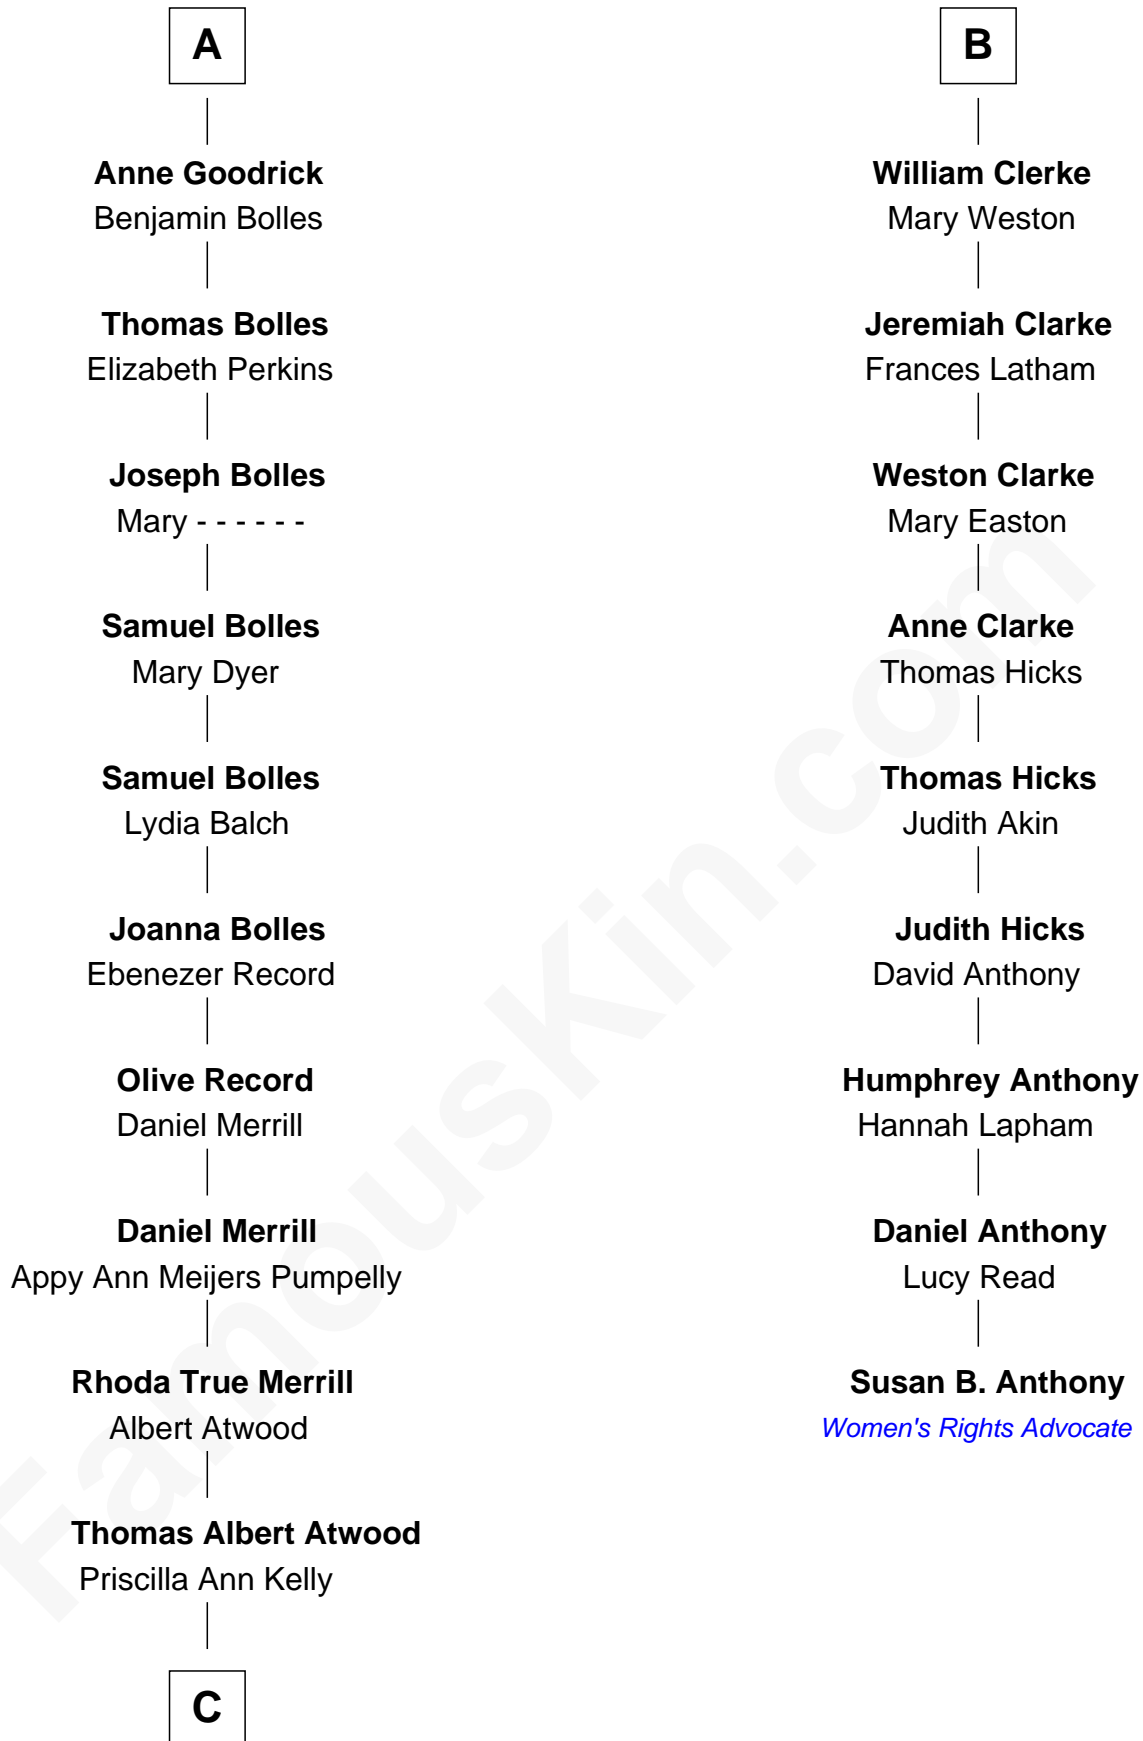

# FamousKin.com Relationship Chart of

**Dave Cowens**

*NBA Hall of Famer*

15th cousin 5 times removed of

**Susan B. Anthony**

*Women's Rights Advocate*

**John de Welles**

Maud de Roos

**John de Welles**  
Eleanor de Mowbray

**Eudo de Welles**  
Maud de Greystoke

**Sir Lionel de Welles**  
Joan de Waterton

**Margaret de Welles**  
Sir Thomas Dymoke

**Sir Lionel Dymoke**  
Joanna Griffith

**Anne Dymoke**  
John Goodrick

**Lionel Goodrick**  
Winifred Sappcott

**A**

**Margery de Welles**  
Stephen le Scrope

**Maude le Scrope**  
Sir Baldwin Freville

**Elizabeth Freville**  
Sir Thomas Ferrers

**Sir Henry Ferrers**  
Margaret Heckstall

**Elizabeth Ferrers**  
James Clerke

**George Clerke**  
Elizabeth Wilsford

**James Clerke**  
Mary Saxby

**B**

**C**

—  
**Charles Albert Atwood**

Mina Sylvia Cundiff