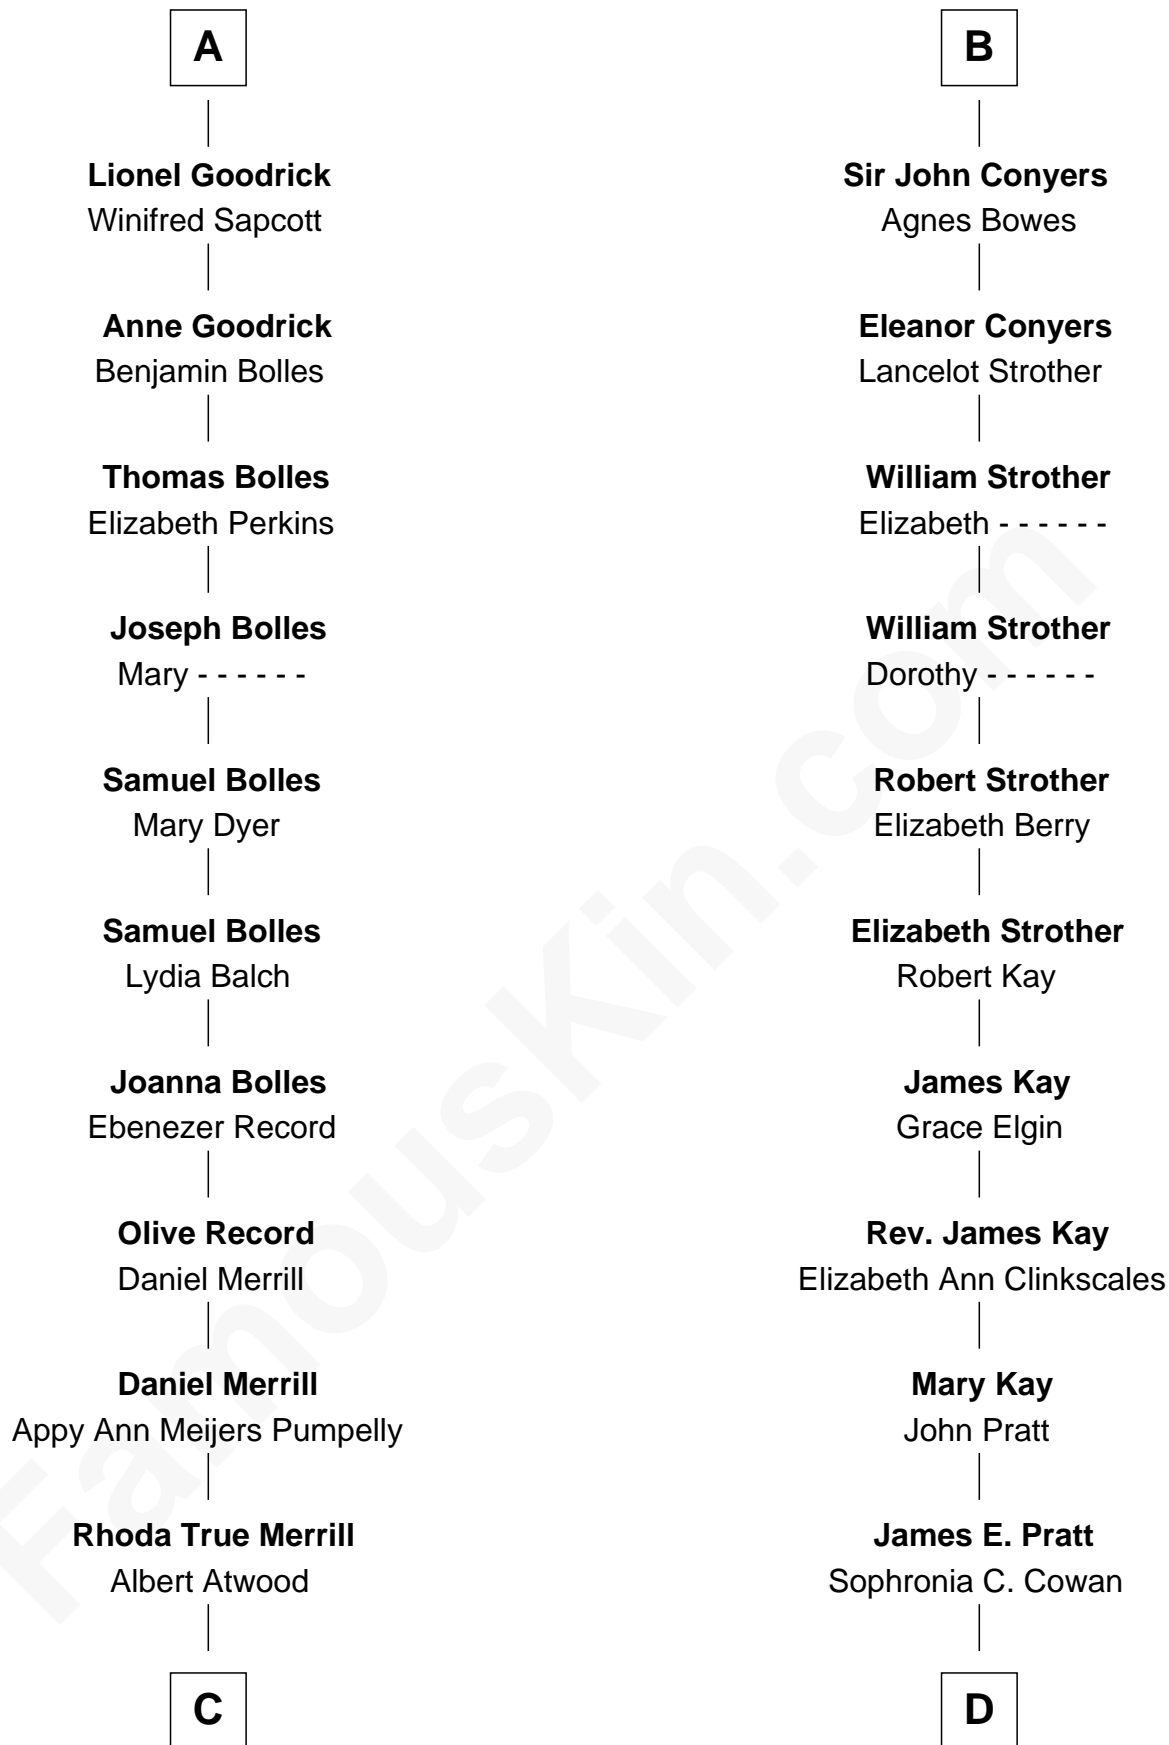

FamousKin.com Relationship Chart of

Dave Cowens

NBA Hall of Famer

19th cousin 2 times removed of

Jimmy Carter

39th U.S. President

C

Thomas Albert Atwood

Priscilla Ann Kelly

Charles Albert Atwood

Mina Sylvia Cundiff

Stanley True Atwood

Dorothy Ann Ulrich

Ruth Ellen Atwood

John Joseph Cowens

Dave Cowens