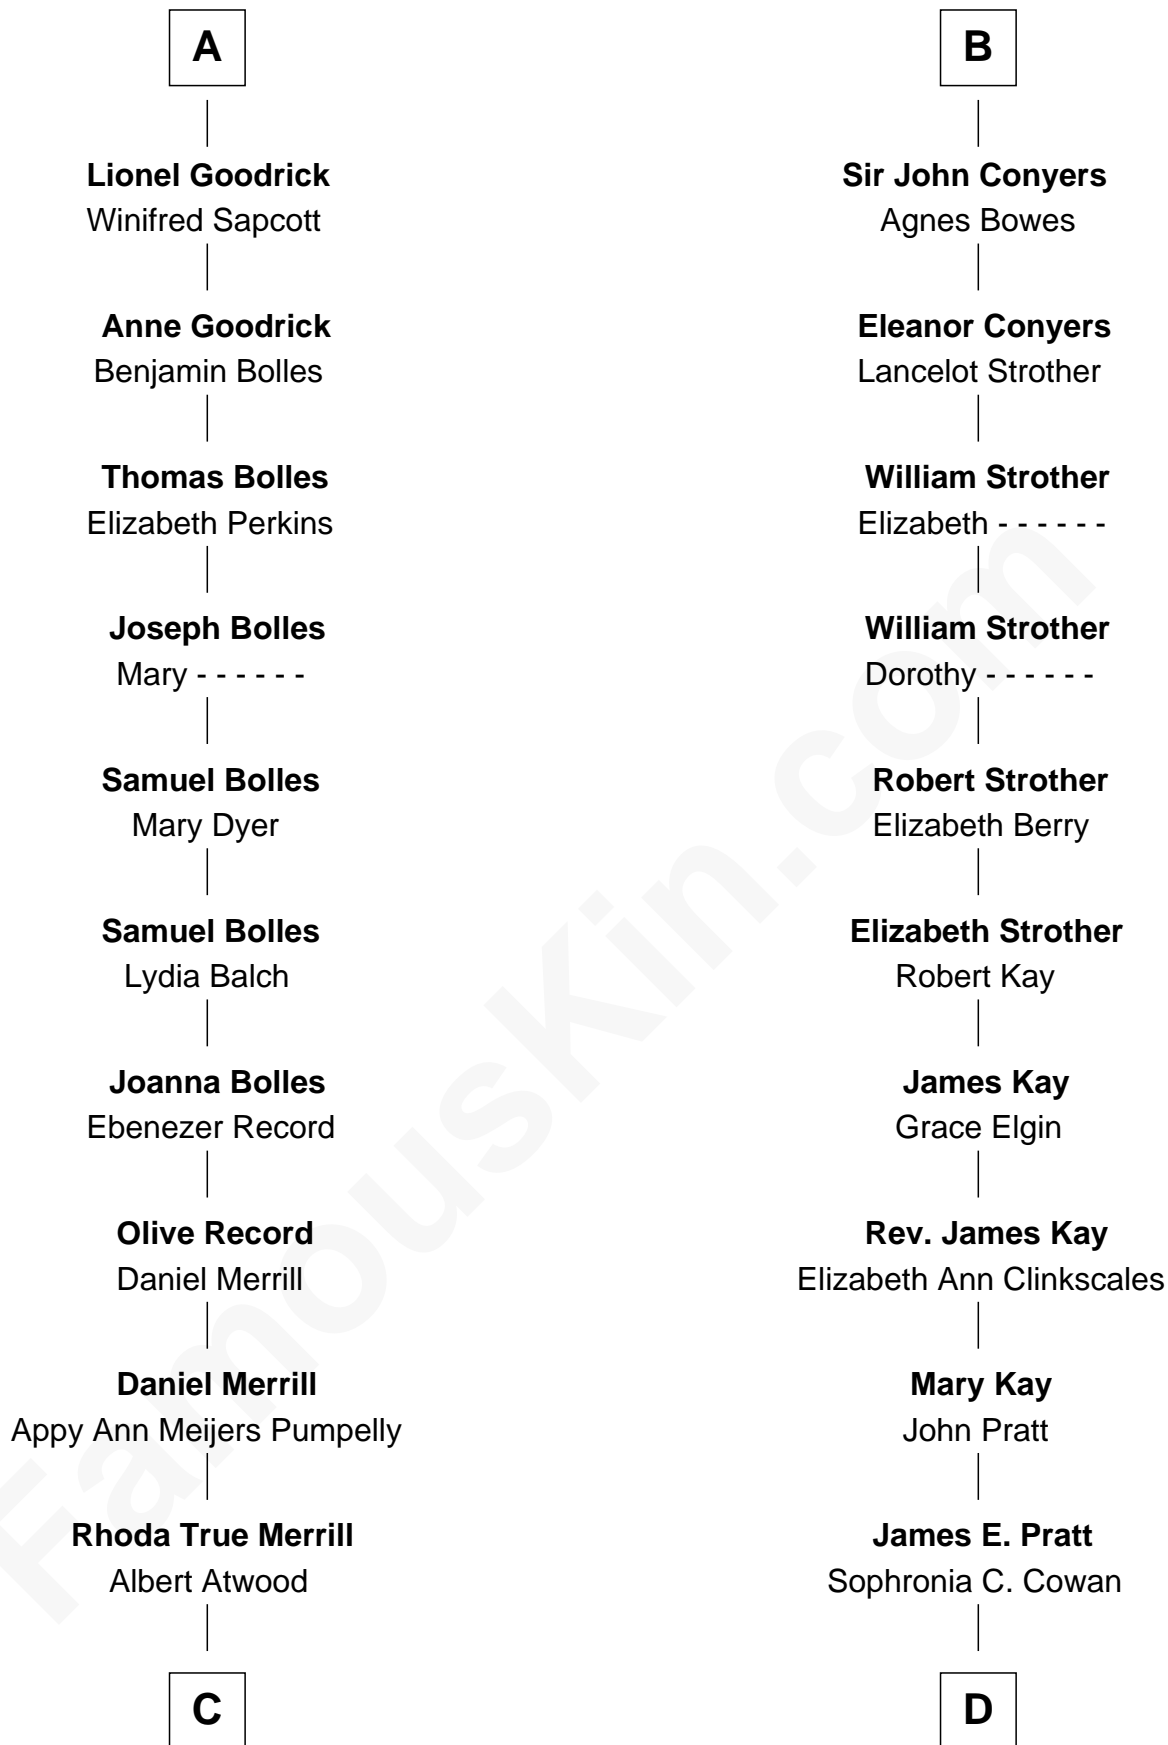

# FamousKin.com Relationship Chart of

**Dave Cowens**

*NBA Hall of Famer*

19th cousin 2 times removed of

**Jimmy Carter**

*39th U.S. President*

**Sir Henry de Percy**

Idoine de Clifford

**Isabel de Percy**  
Sir William de Aton

**Elizabeth de Aton**  
Sir John Conyers

**Robert Conyers**  
Isabel Pert

**Joan Conyers**  
Sir Philip Dymoke

**Sir Thomas Dymoke**  
Margaret de Welles

**Sir Lionel Dymoke**  
Joanna Griffith

**Anne Dymoke**  
John Goodrick

**A**

**Maude de Percy**  
Sir John de Neville

**Sir Ralph Neville**  
Joan Beaufort

**George Neville**  
Elizabeth Beauchamp

**Sir Henry Neville**  
Joan Bouchier

**Sir Richard Neville**  
Anne Stafford

**Dorothy Neville**  
Sir John Dawney

**Anne Dawney**  
Sir George Conyers

**B**

**C**

**Thomas Albert Atwood**

Priscilla Ann Kelly

**Charles Albert Atwood**

Mina Sylvia Cundiff