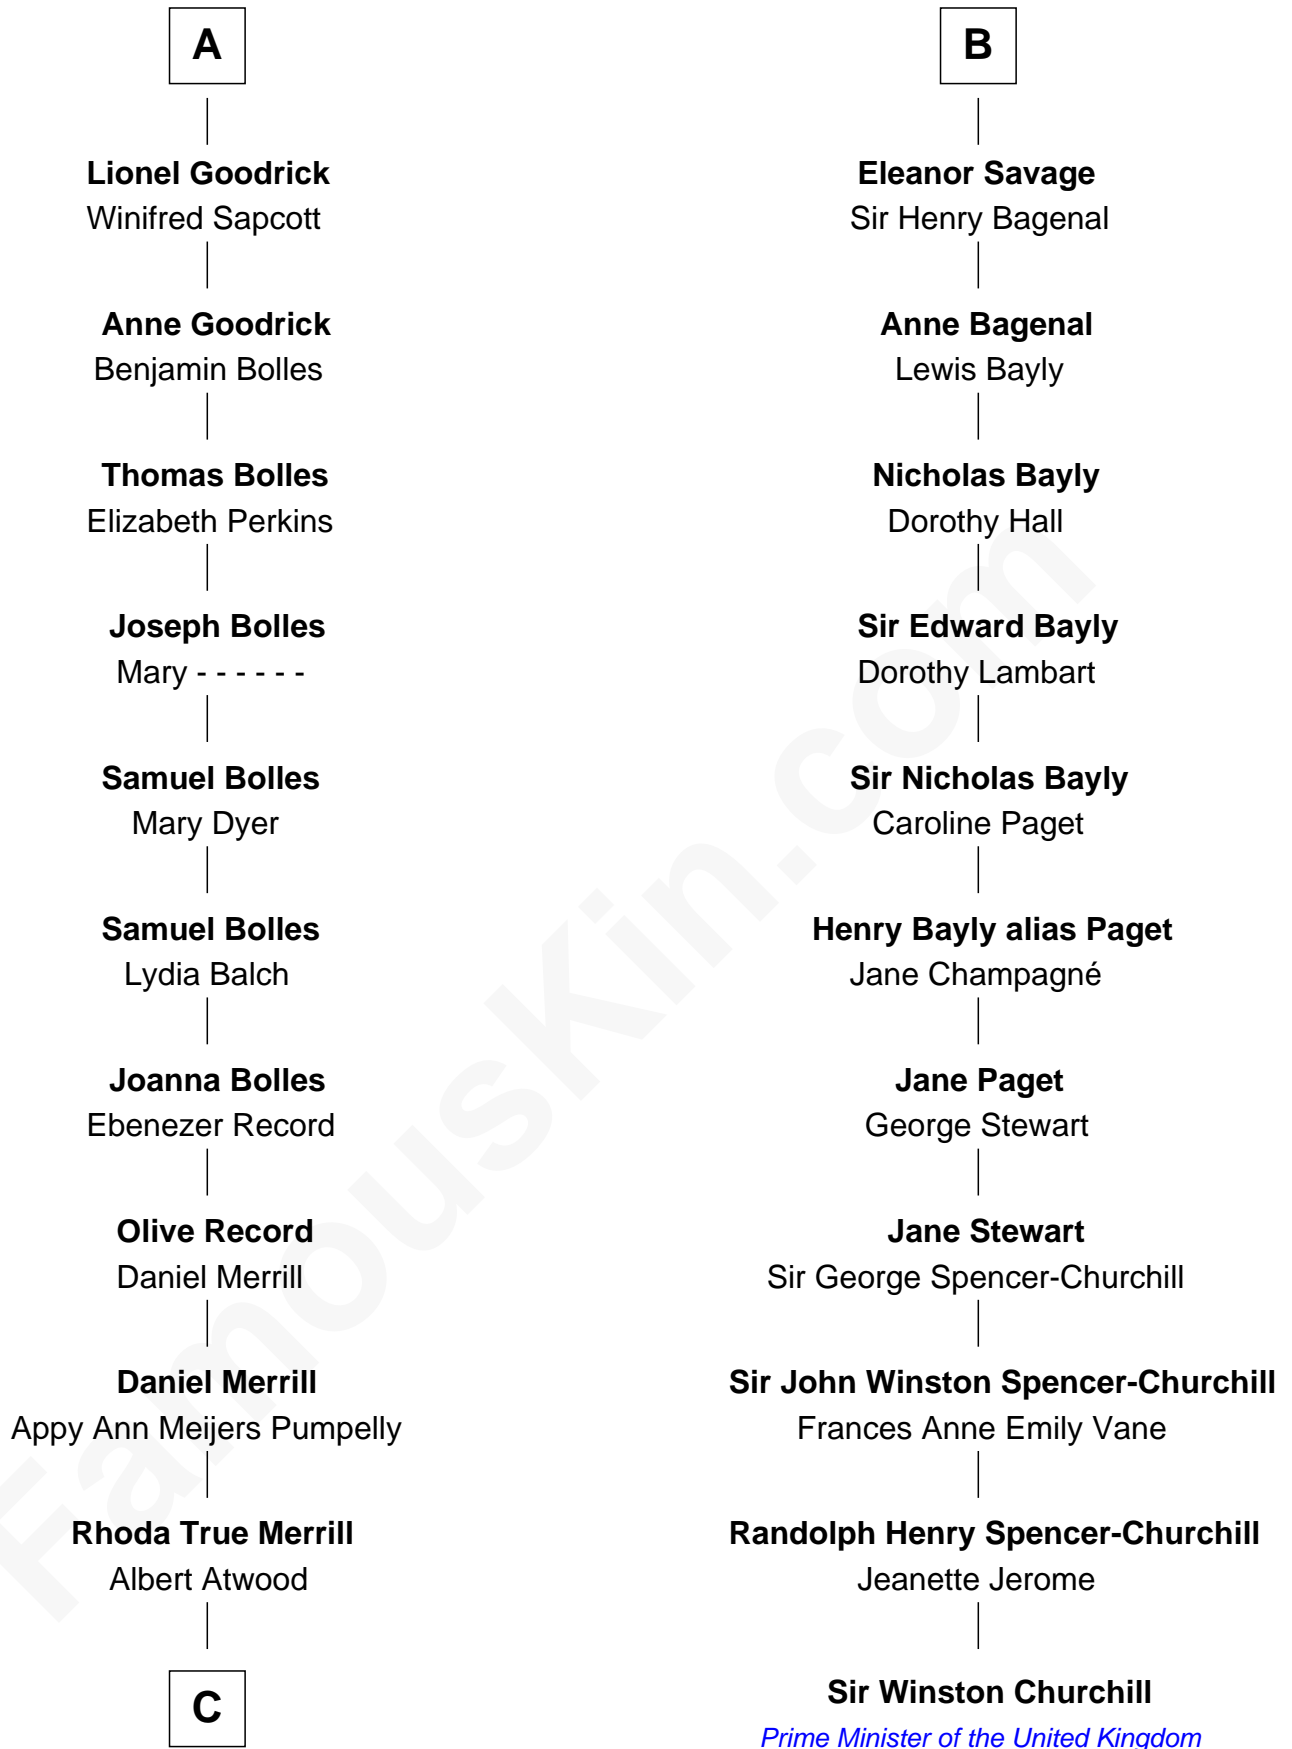

FamousKin.com Relationship Chart of

Dave Cowens

NBA Hall of Famer

17th cousin 4 times removed of

Sir Winston Churchill

Prime Minister of the United Kingdom

C

Thomas Albert Atwood