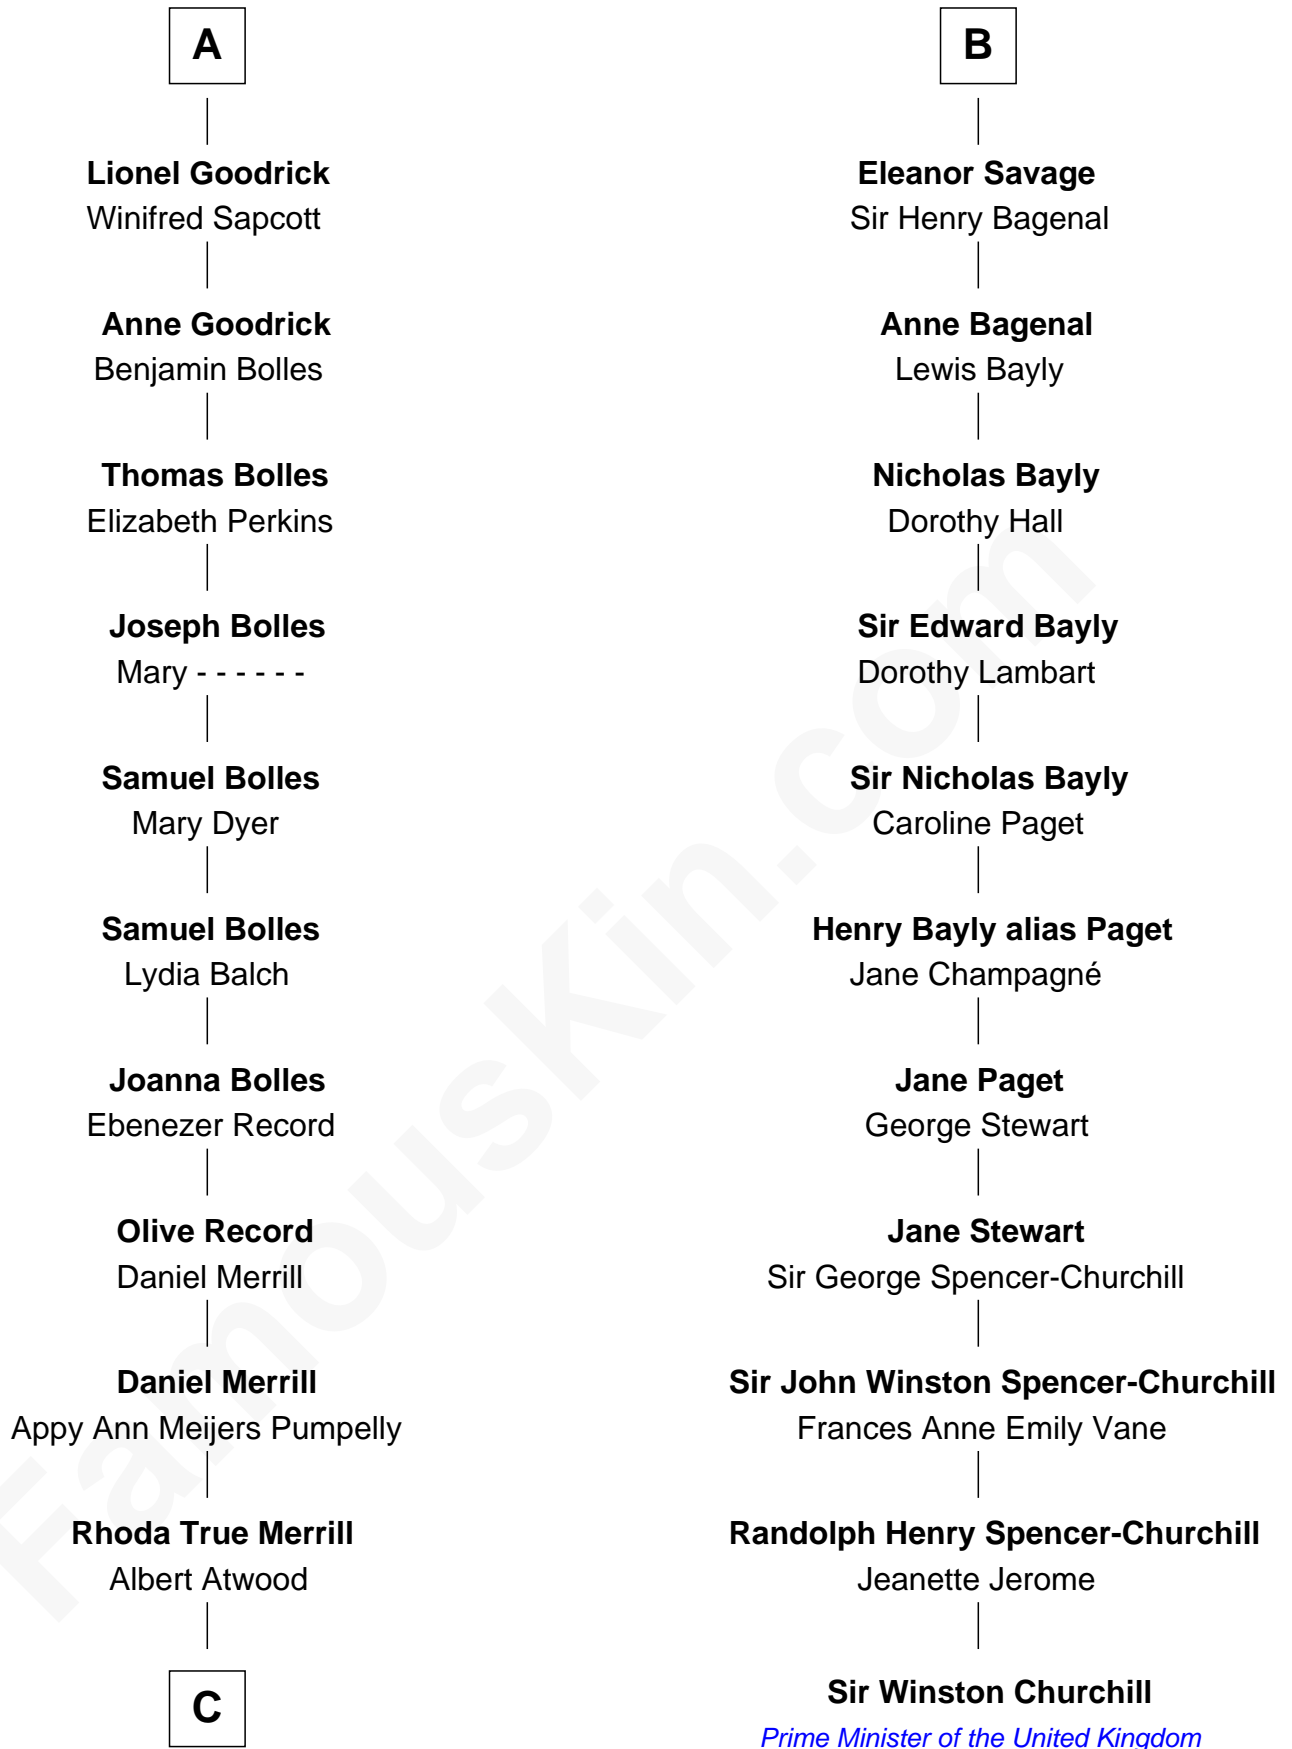

# FamousKin.com Relationship Chart of

**Dave Cowens**

*NBA Hall of Famer*

17th cousin 4 times removed of

**Sir Winston Churchill**

*Prime Minister of the United Kingdom*

**Sir Henry de Percy**

*Idoine de Clifford*

**Sir Lionel Dymoke**  
*Joanna Griffith*

**Anne Dymoke**  
*John Goodrick*

**A**

**Maude de Percy**  
*Sir John de Neville*

**Sir Ralph Neville**  
*Joan Beaufort*

**Cecily Neville**  
*Sir Richard Plantagenet*

**Anne of York**  
*Sir Thomas St. Leger*

**Anne St. Leger**  
*Sir George Manners*

**Thomas Manners**  
*Eleanor Paston*

**Elizabeth Manners**  
*Sir John Savage*

**B**

**C**

—  
**Thomas Albert Atwood**

Priscilla Ann Kelly