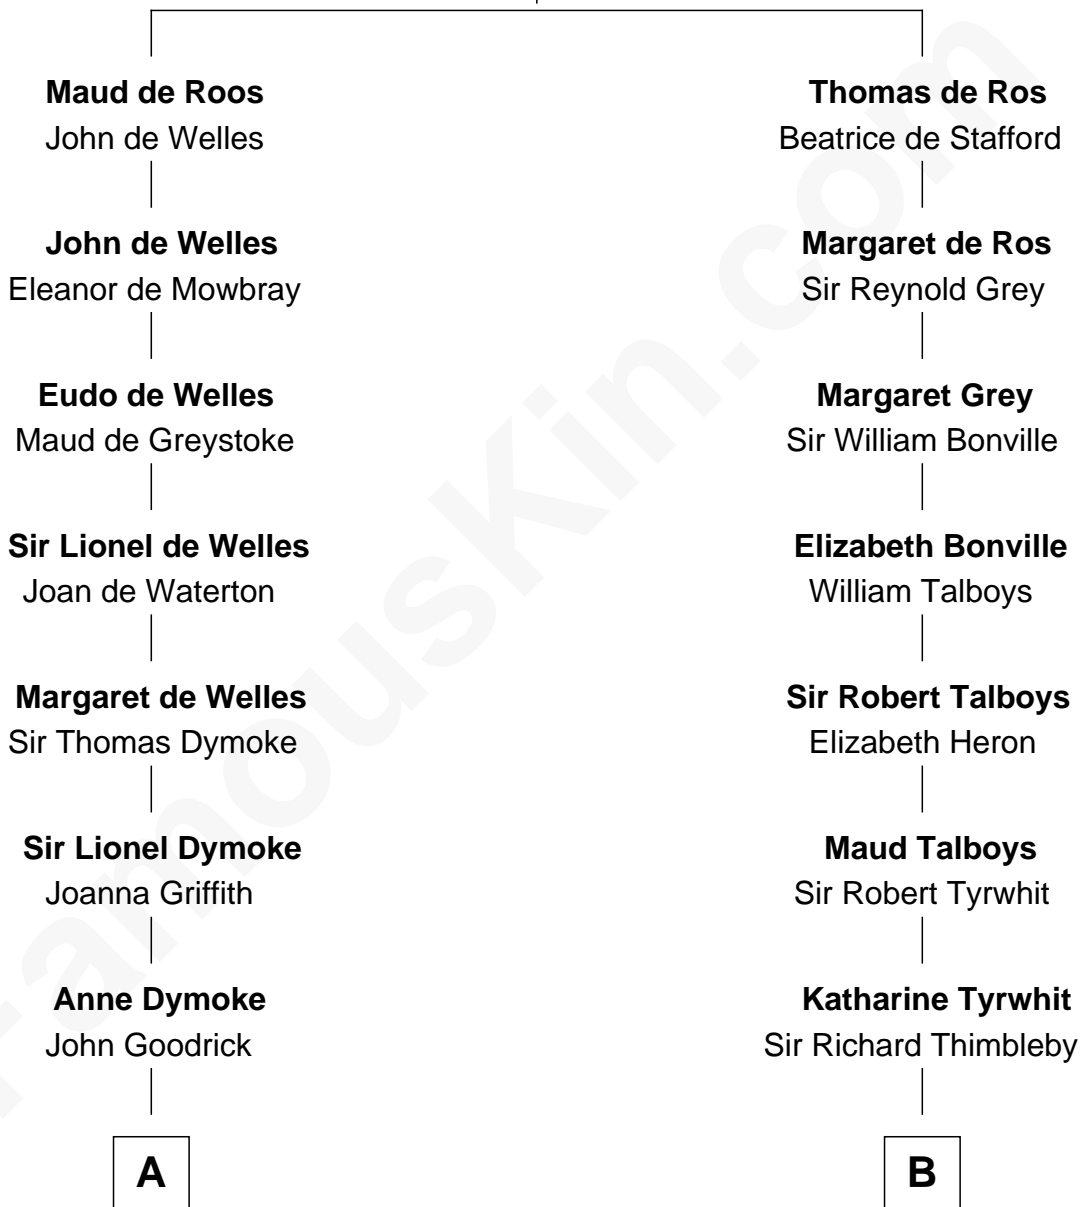

FamousKin.com Relationship Chart of

Dave Cowens

NBA Hall of Famer

19th cousin 2 times removed of

Mitt Romney

70th Governor of Massachusetts

Sir William de Ros
Margery de Badlesmere

C

Thomas Albert Atwood

Priscilla Ann Kelly

Charles Albert Atwood

Mina Sylvia Cundiff

Stanley True Atwood

Dorothy Ann Ulrich

Ruth Ellen Atwood

John Joseph Cowens