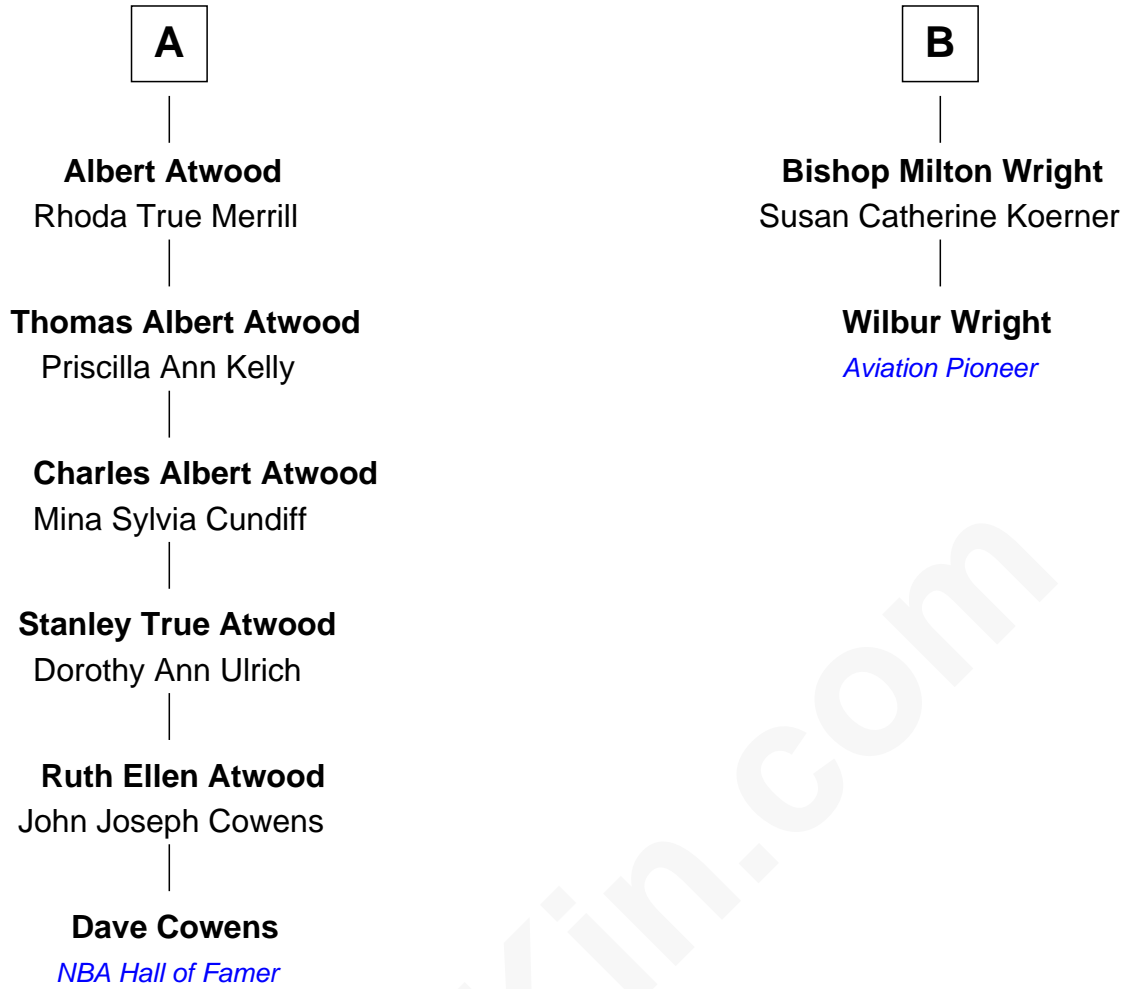

# FamousKin.com Relationship Chart of

**Dave Cowens**

*NBA Hall of Famer*

8th cousin 4 times removed of

**Wilbur Wright**

*Wright Brothers - Aviation Pioneer*

**Edmund Freeman**

Bennett Hodsoll

FamousKin.com