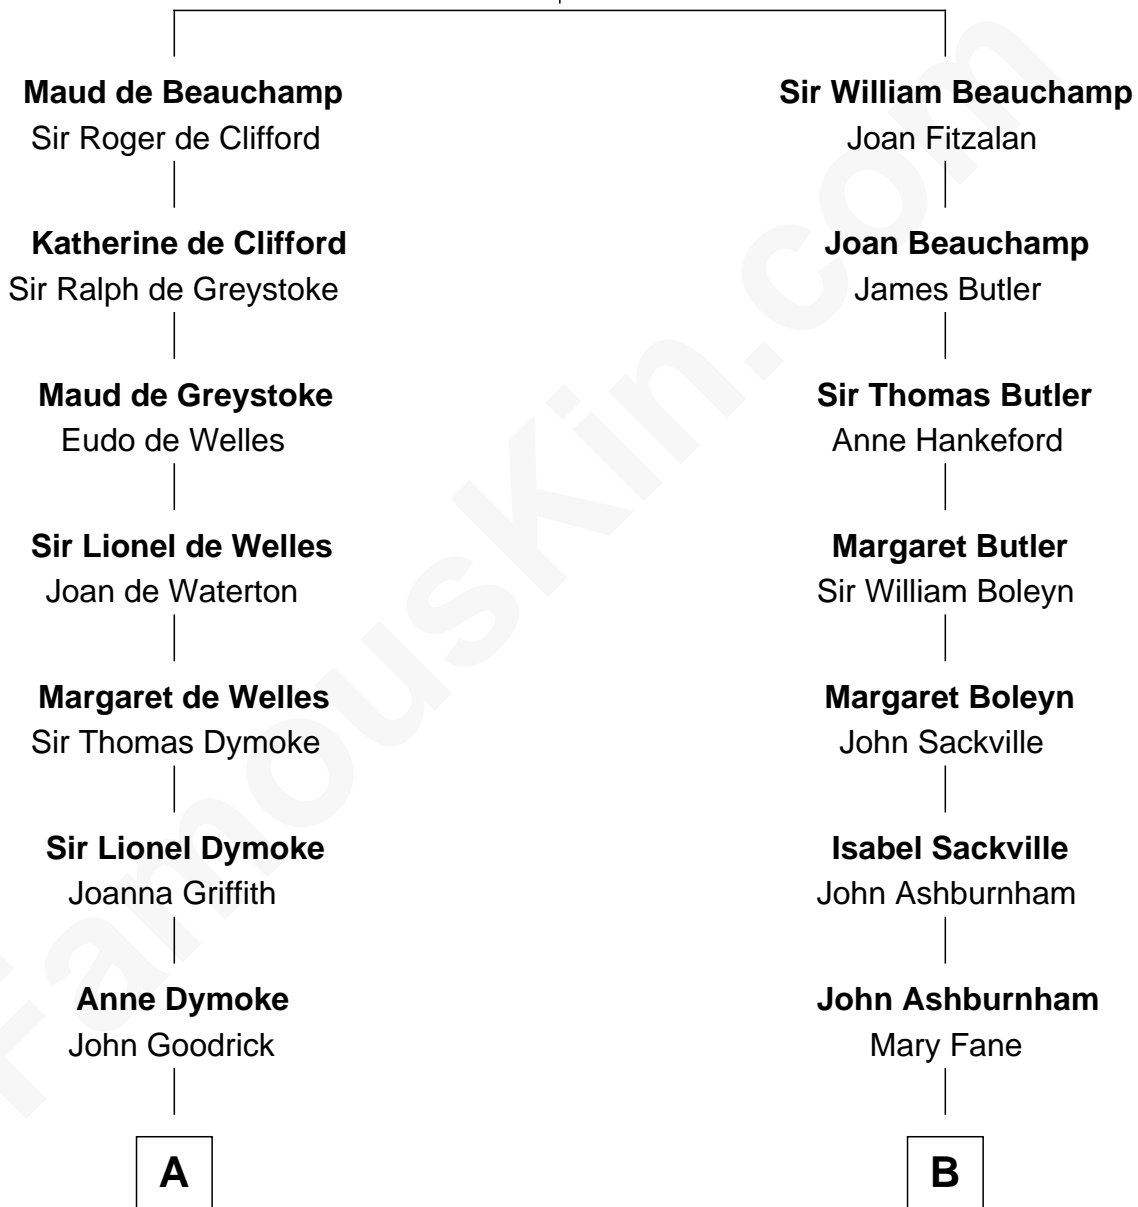

FamousKin.com Relationship Chart of

Dave Cowens

NBA Hall of Famer

19th cousin 2 times removed of

Camilla Parker Bowles

Queen Consort of the United Kingdom

Sir Thomas de Beauchamp

Katherine de Mortimer

C

Thomas Albert Atwood

Priscilla Ann Kelly

Charles Albert Atwood

Mina Sylvia Cundiff

Stanley True Atwood

Dorothy Ann Ulrich

Ruth Ellen Atwood