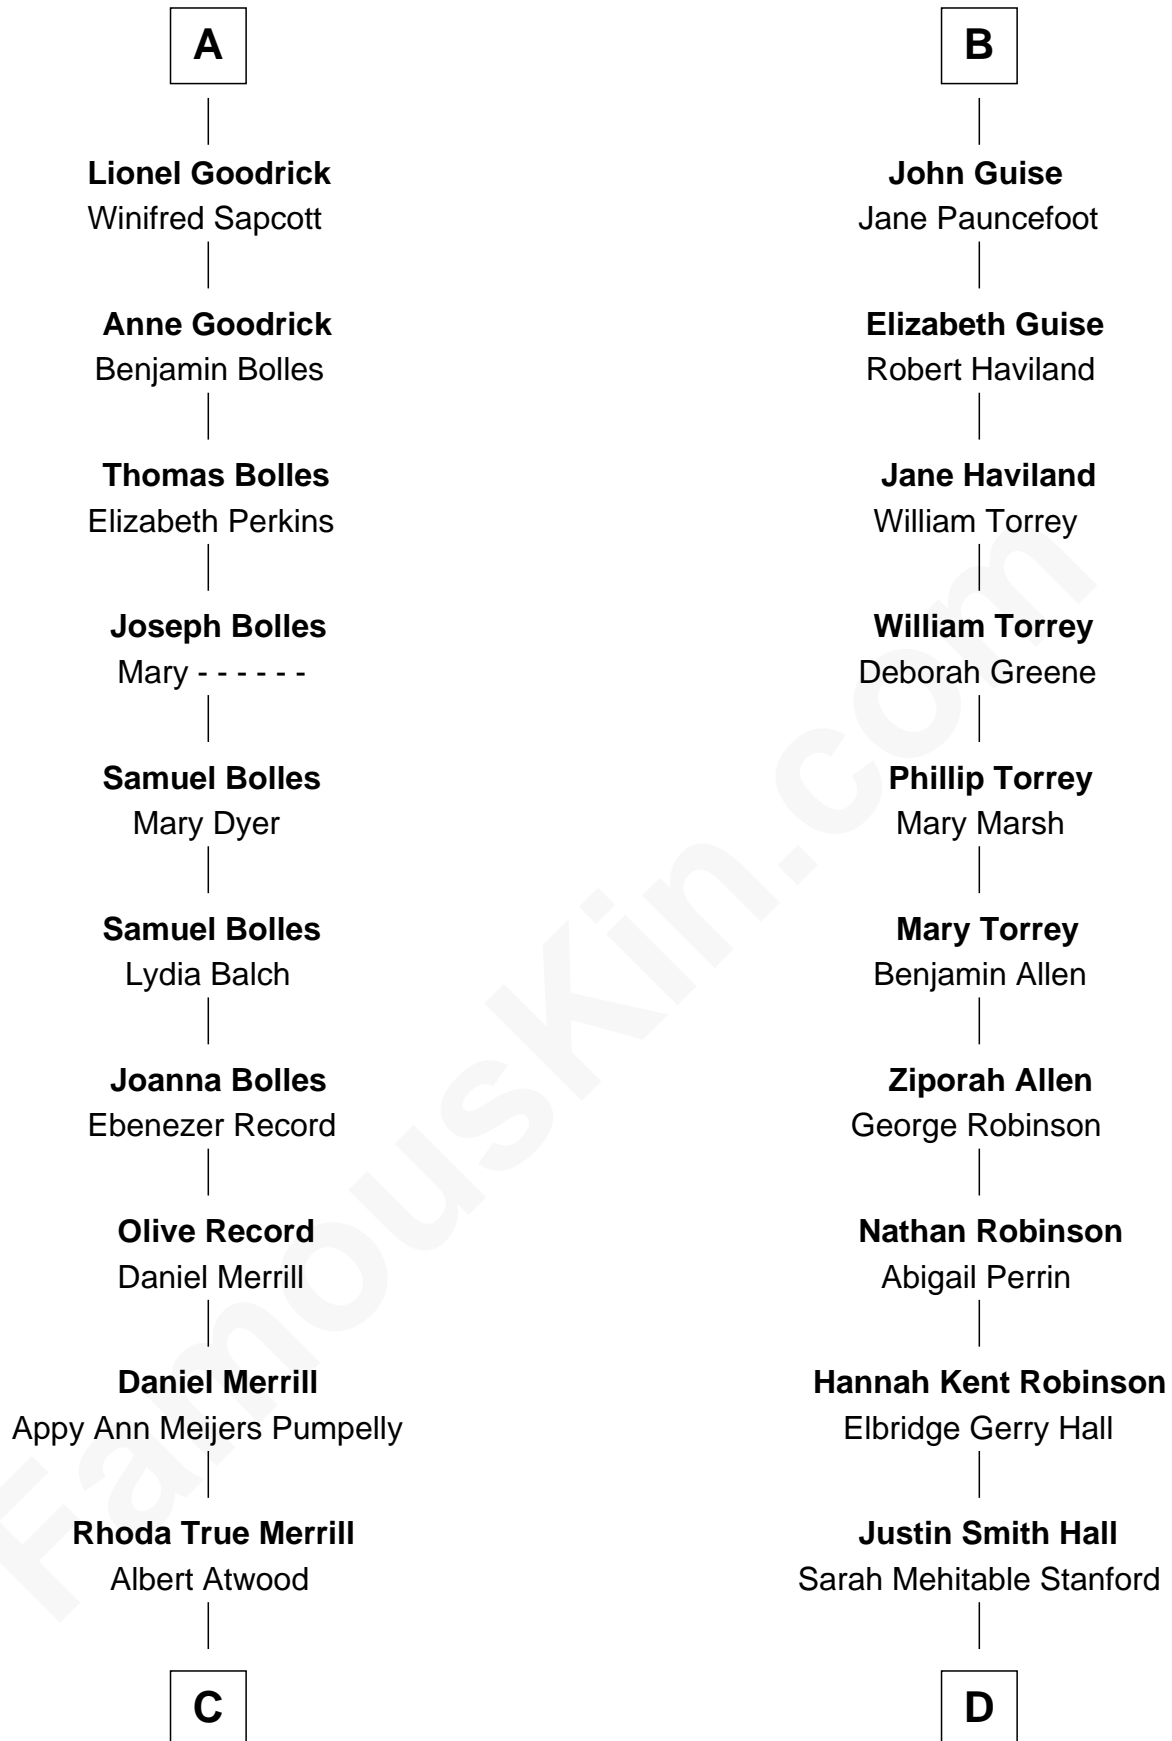

# FamousKin.com Relationship Chart of

**Dave Cowens**

*NBA Hall of Famer*

19th cousin 2 times removed of

**Raquel Welch**

*Movie Actress*

**Sir William de Ros**  
Margery de Badlesmere

**C**

**Thomas Albert Atwood**

Priscilla Ann Kelly

**Charles Albert Atwood**

Mina Sylvia Cundiff

**Stanley True Atwood**

Dorothy Ann Ulrich

**Ruth Ellen Atwood**

John Joseph Cowens