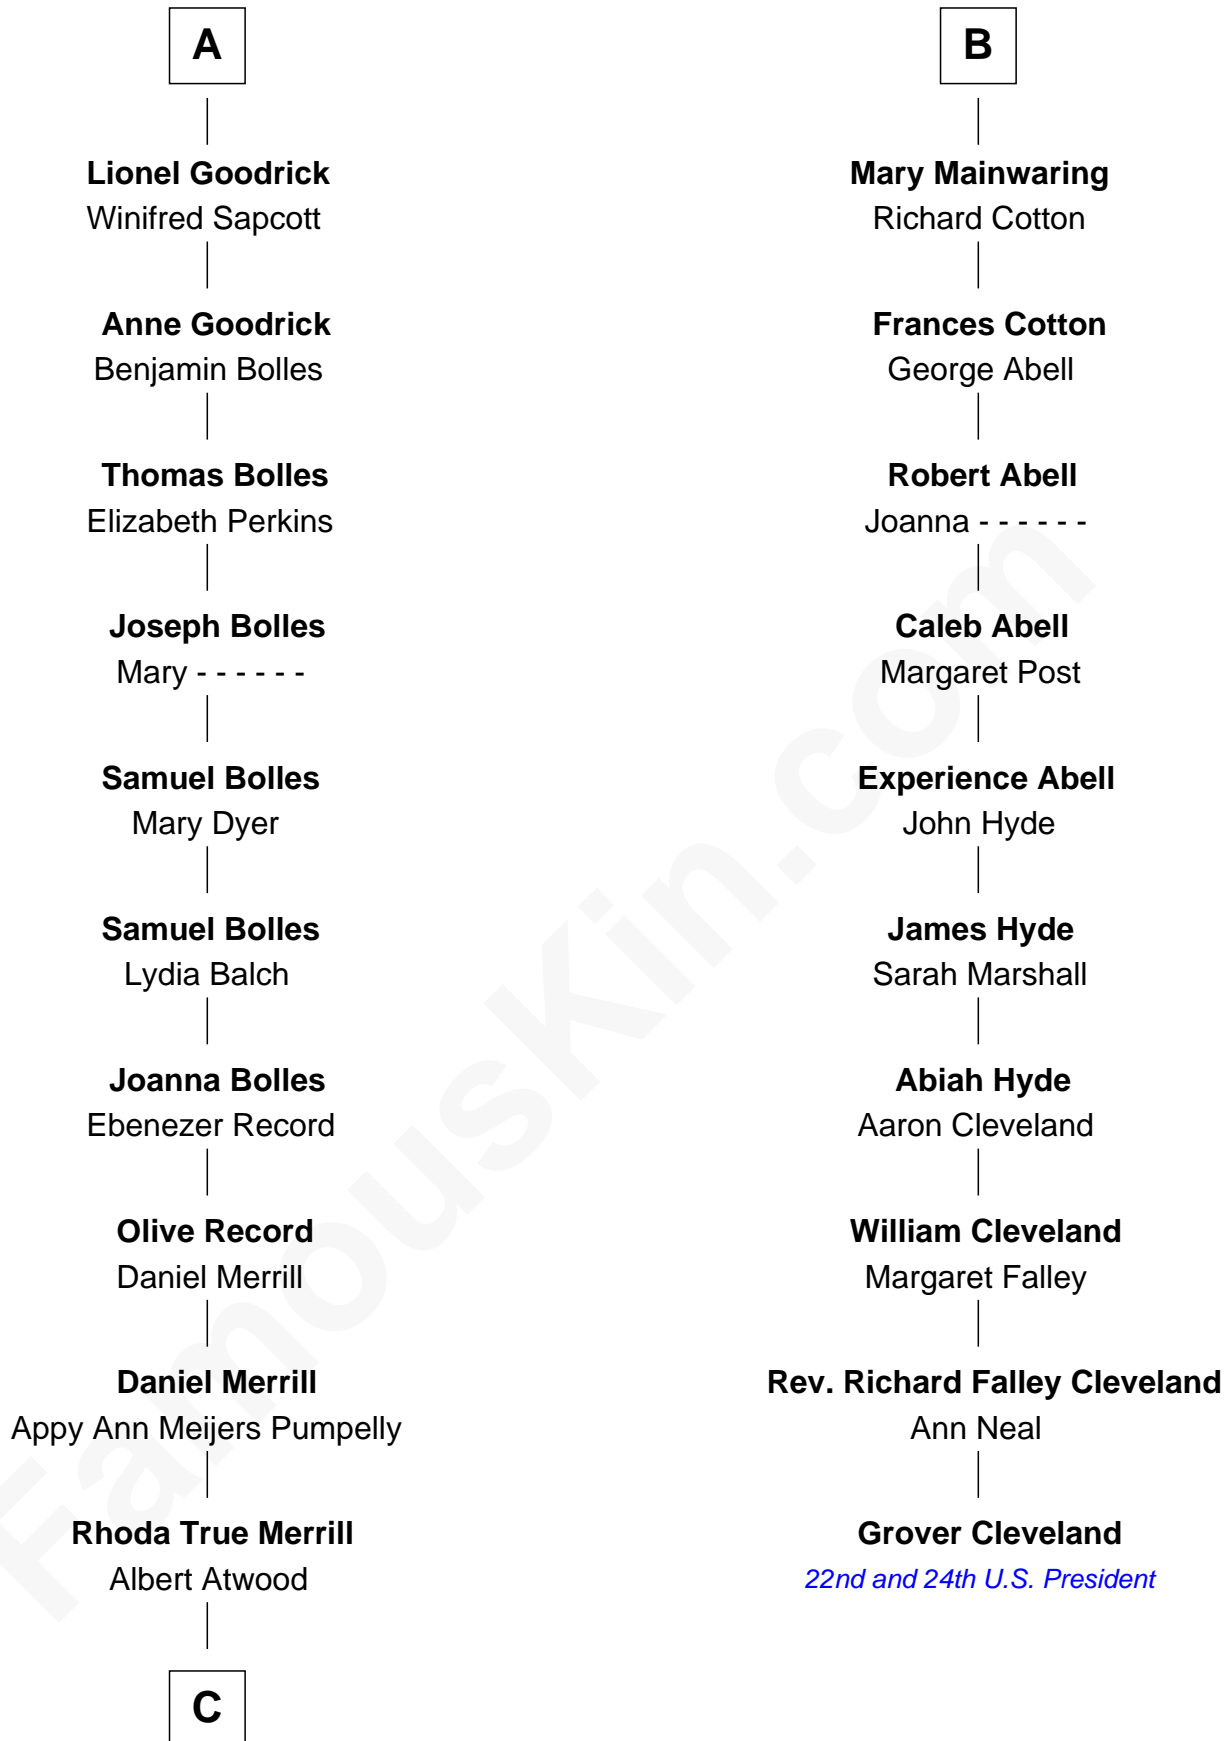

# FamousKin.com Relationship Chart of

**Dave Cowens**

*NBA Hall of Famer*

16th cousin 5 times removed of

**Grover Cleveland**

*22nd and 24th U.S. President*

**Sir Thomas de Beauchamp**

Katherine de Mortimer

**C**

Thomas Albert Atwood

Priscilla Ann Kelly

Charles Albert Atwood

Mina Sylvia Cundiff

Stanley True Atwood

Dorothy Ann Ulrich

Ruth Ellen Atwood