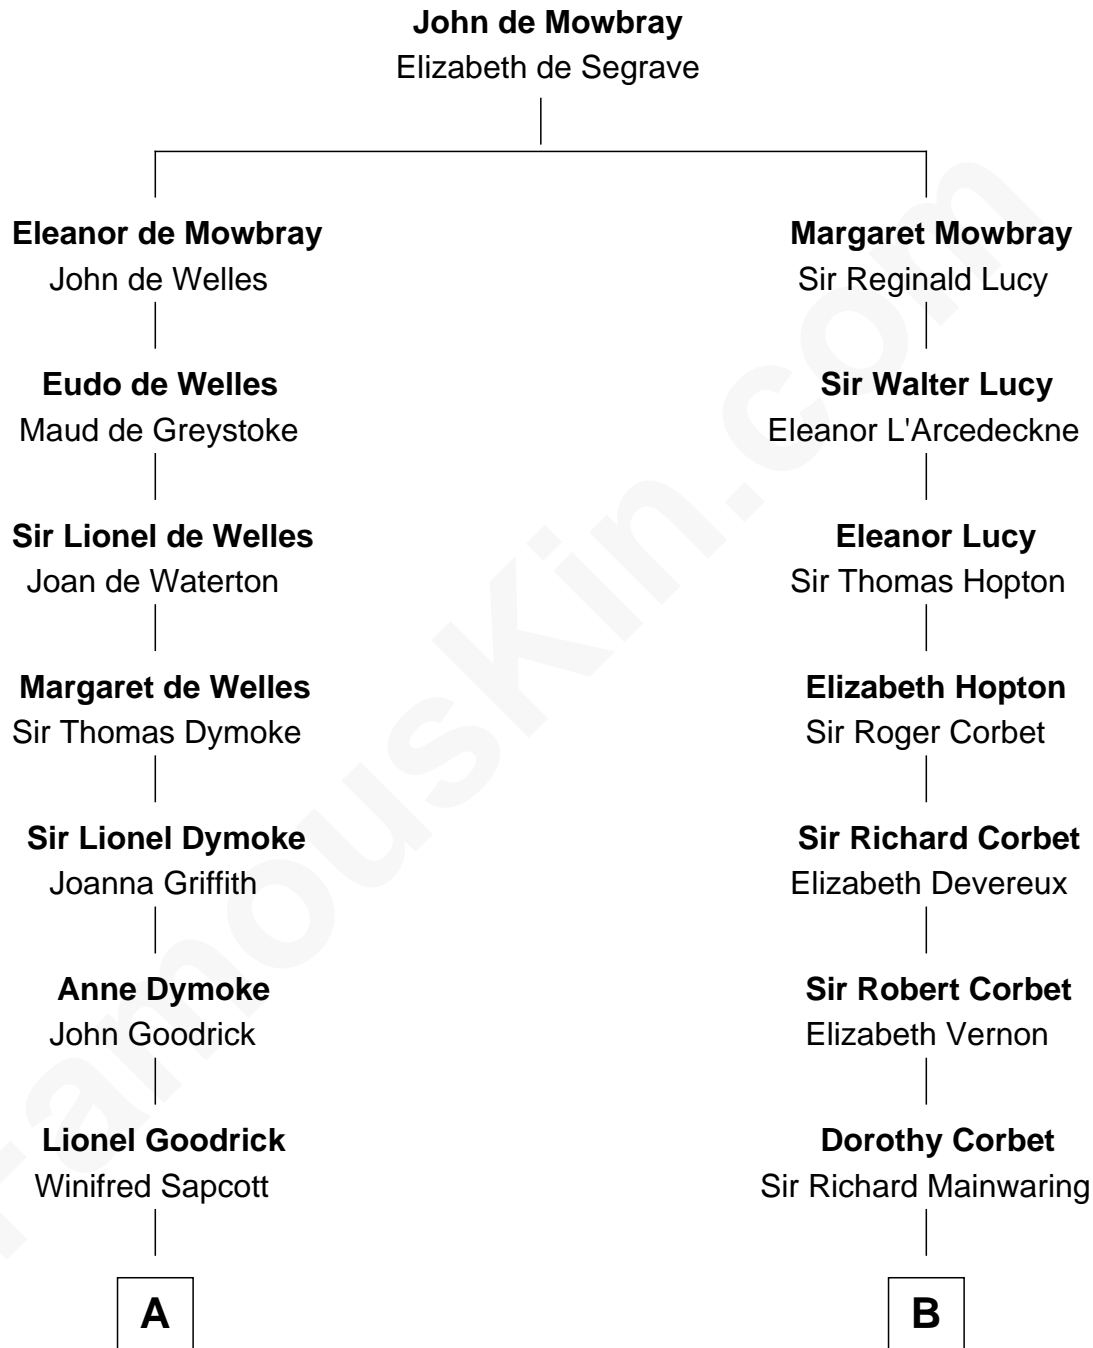

# FamousKin.com Relationship Chart of

**Dave Cowens**

*NBA Hall of Famer*

17th cousin 3 times removed of

**Grover Cleveland**

*22nd and 24th U.S. President*

**C**

—  
**Charles Albert Atwood**

Mina Sylvia Cundiff

—  
**Stanley True Atwood**

Dorothy Ann Ulrich

—  
**Ruth Ellen Atwood**

John Joseph Cowens

—  
**Dave Cowens**

*NBA Hall of Famer*

FamousKin.com