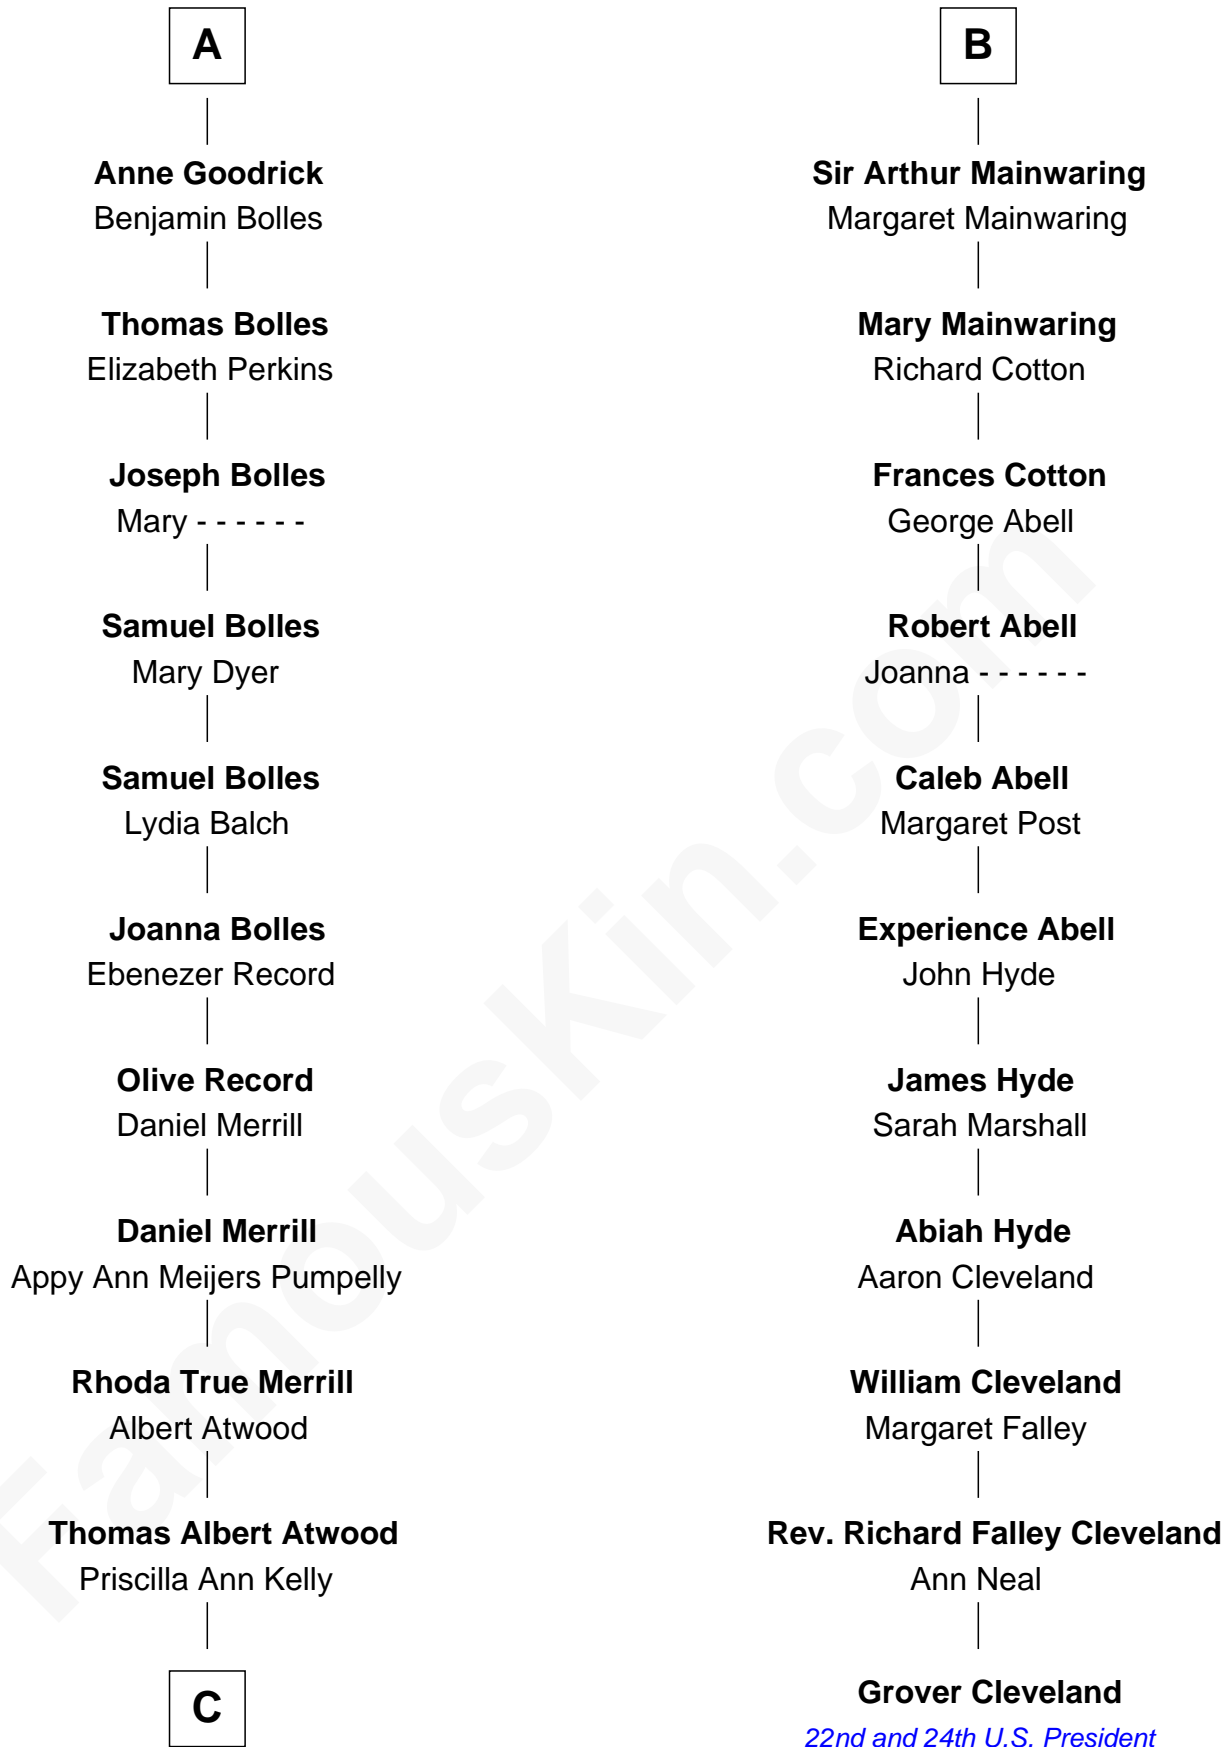

# FamousKin.com Relationship Chart of

**Dave Cowens**

*NBA Hall of Famer*

17th cousin 3 times removed of

**Grover Cleveland**

*22nd and 24th U.S. President*

**C**

—  
**Charles Albert Atwood**

Mina Sylvia Cundiff

—  
**Stanley True Atwood**

Dorothy Ann Ulrich

—  
**Ruth Ellen Atwood**

John Joseph Cowens

—  
**Dave Cowens**

*NBA Hall of Famer*

FamousKin.com