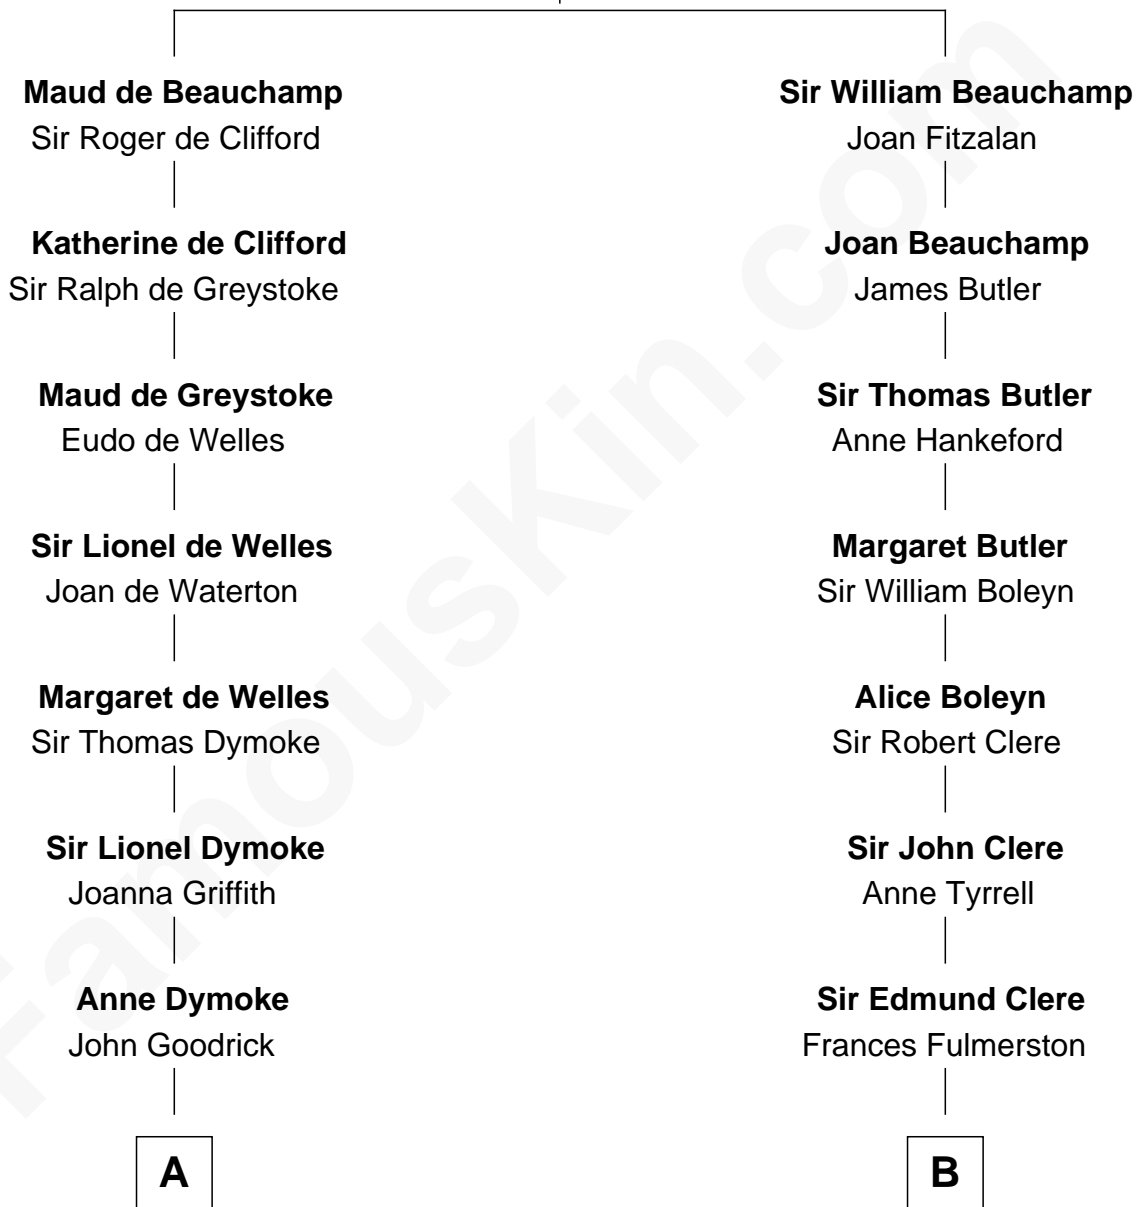

FamousKin.com Relationship Chart of

Dave Cowens

NBA Hall of Famer

19th cousin 2 times removed of

Mamie (Doud) Eisenhower

First Lady of President Dwight Eisenhower

Sir Thomas de Beauchamp

Katherine de Mortimer

C

Thomas Albert Atwood

Priscilla Ann Kelly

Charles Albert Atwood

Mina Sylvia Cundiff

Stanley True Atwood

Dorothy Ann Ulrich

Ruth Ellen Atwood