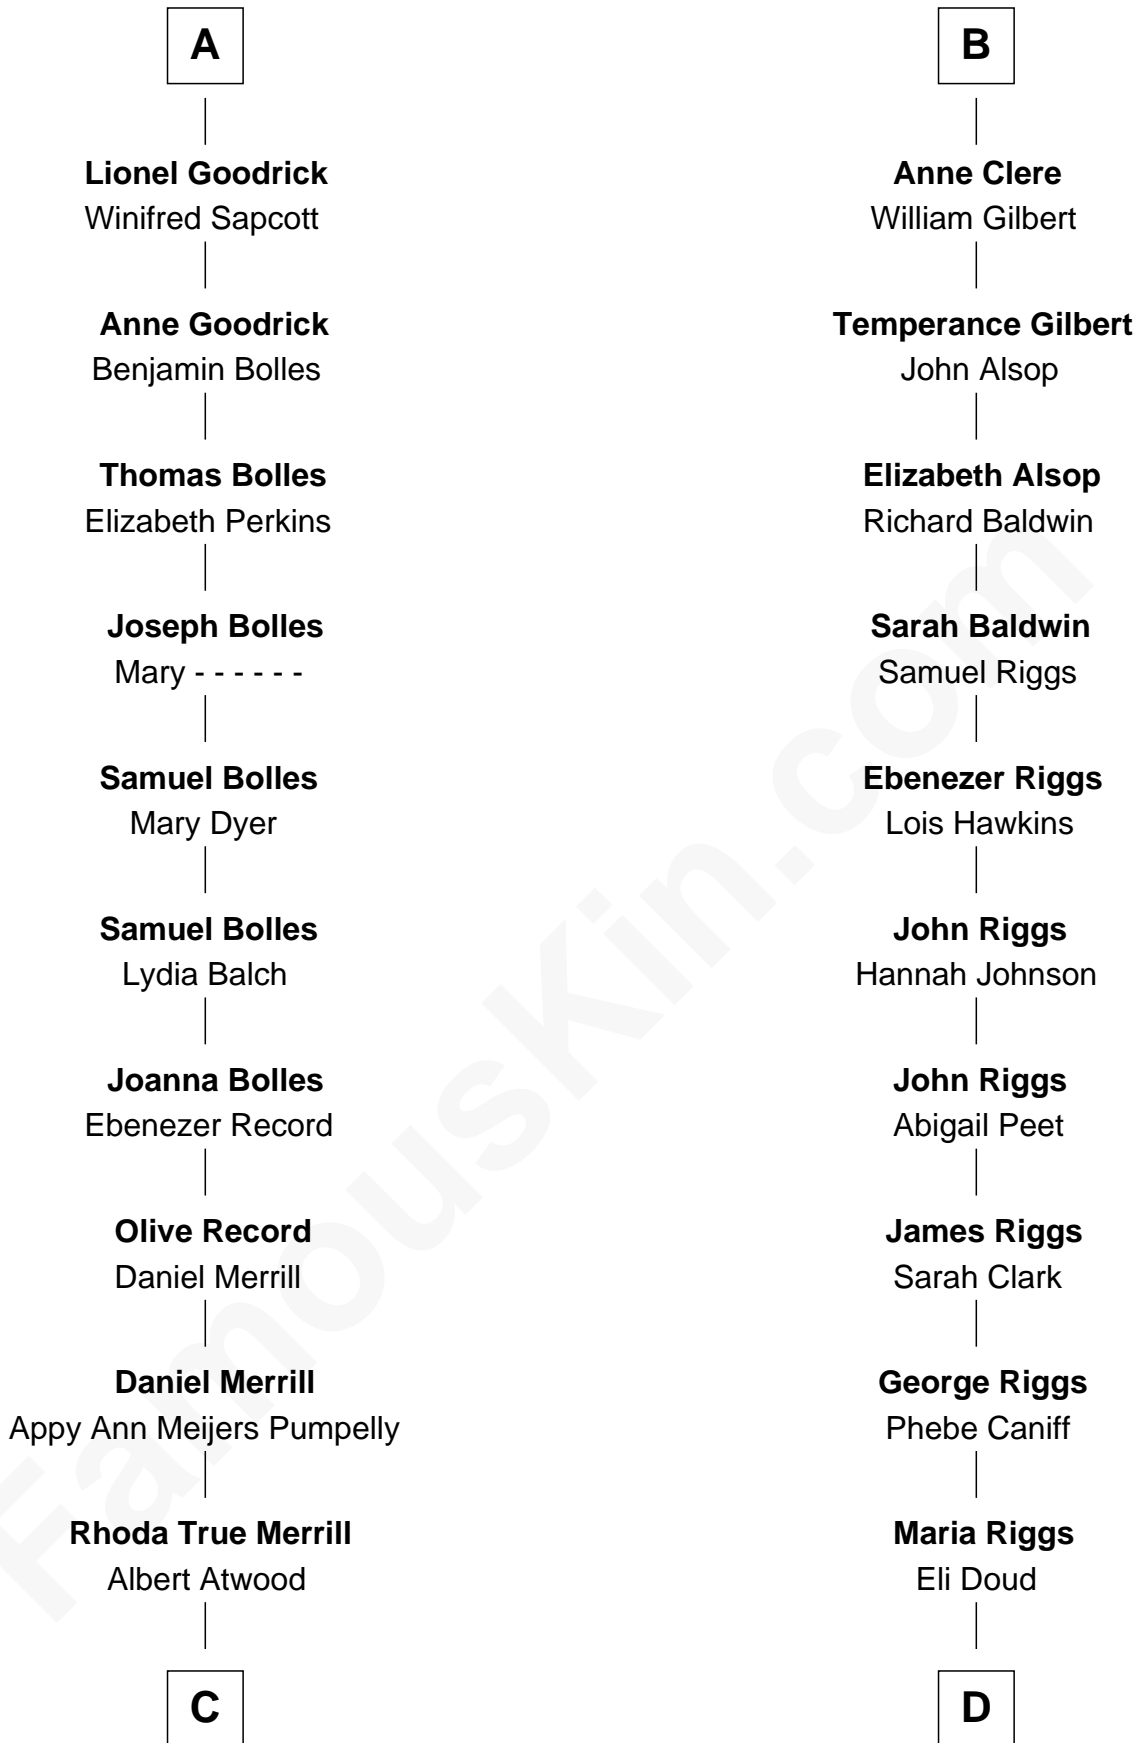

FamousKin.com Relationship Chart of

Dave Cowens

NBA Hall of Famer

19th cousin 2 times removed of

Mamie (Doud) Eisenhower

First Lady of President Dwight Eisenhower

Sir Thomas de Beauchamp

Katherine de Mortimer

C

Thomas Albert Atwood

Priscilla Ann Kelly

Charles Albert Atwood

Mina Sylvia Cundiff

Stanley True Atwood

Dorothy Ann Ulrich

Ruth Ellen Atwood