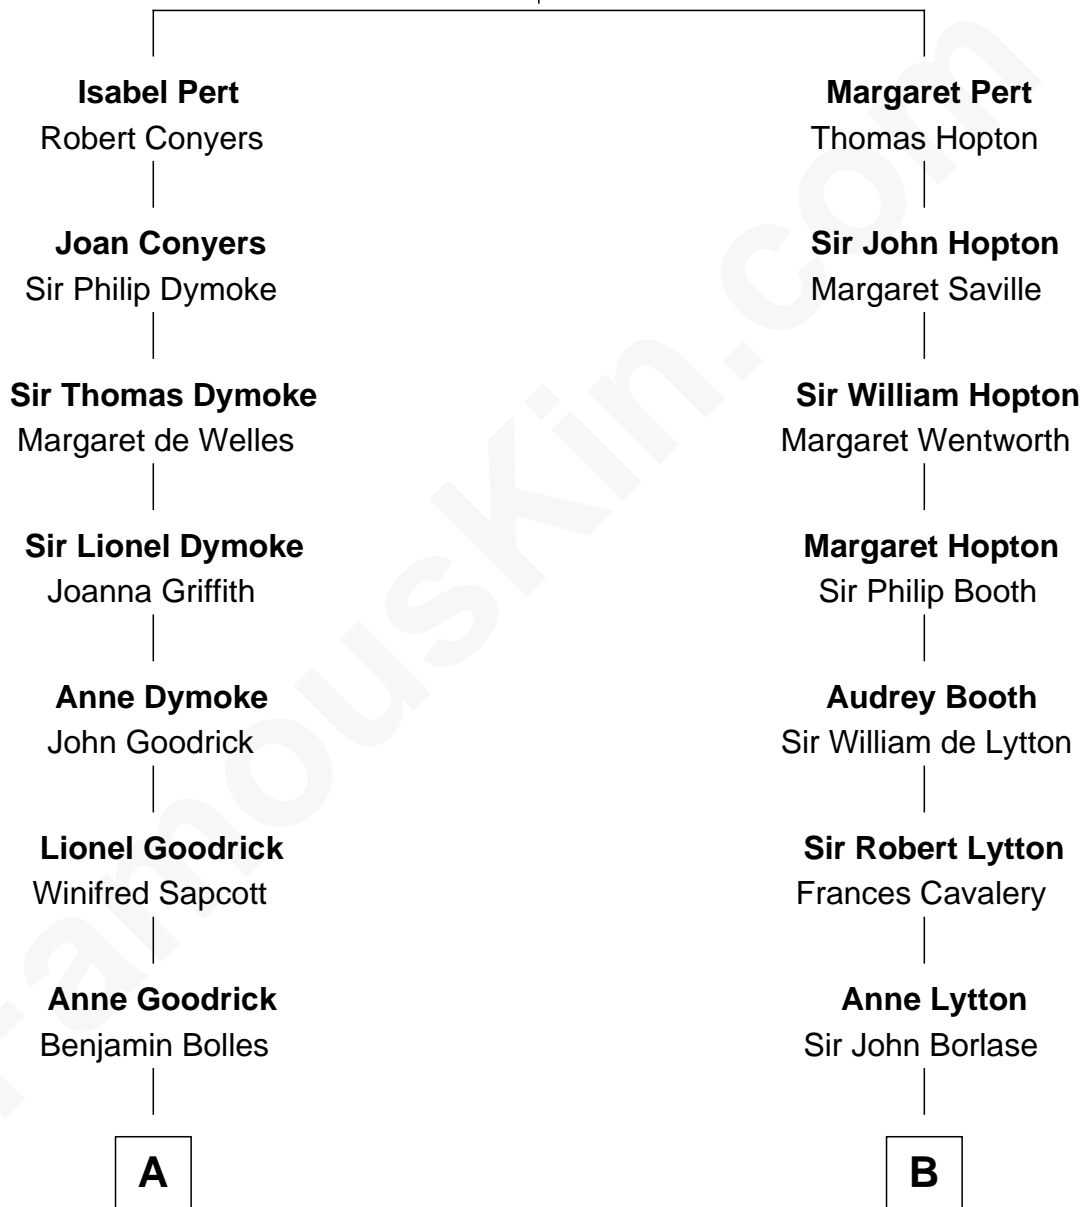

# FamousKin.com Relationship Chart of

**Dave Cowens**

*NBA Hall of Famer*

17th cousin 2 times removed of

**Edith (Bolling) Wilson**

*First Lady of President Woodrow Wilson*

**William Pert**  
Joan le Scrope

**C**

—  
**Stanley True Atwood**

Dorothy Ann Ulrich

—  
**Ruth Ellen Atwood**

John Joseph Cowens

—  
**Dave Cowens**

*NBA Hall of Famer*

FamousKin.com