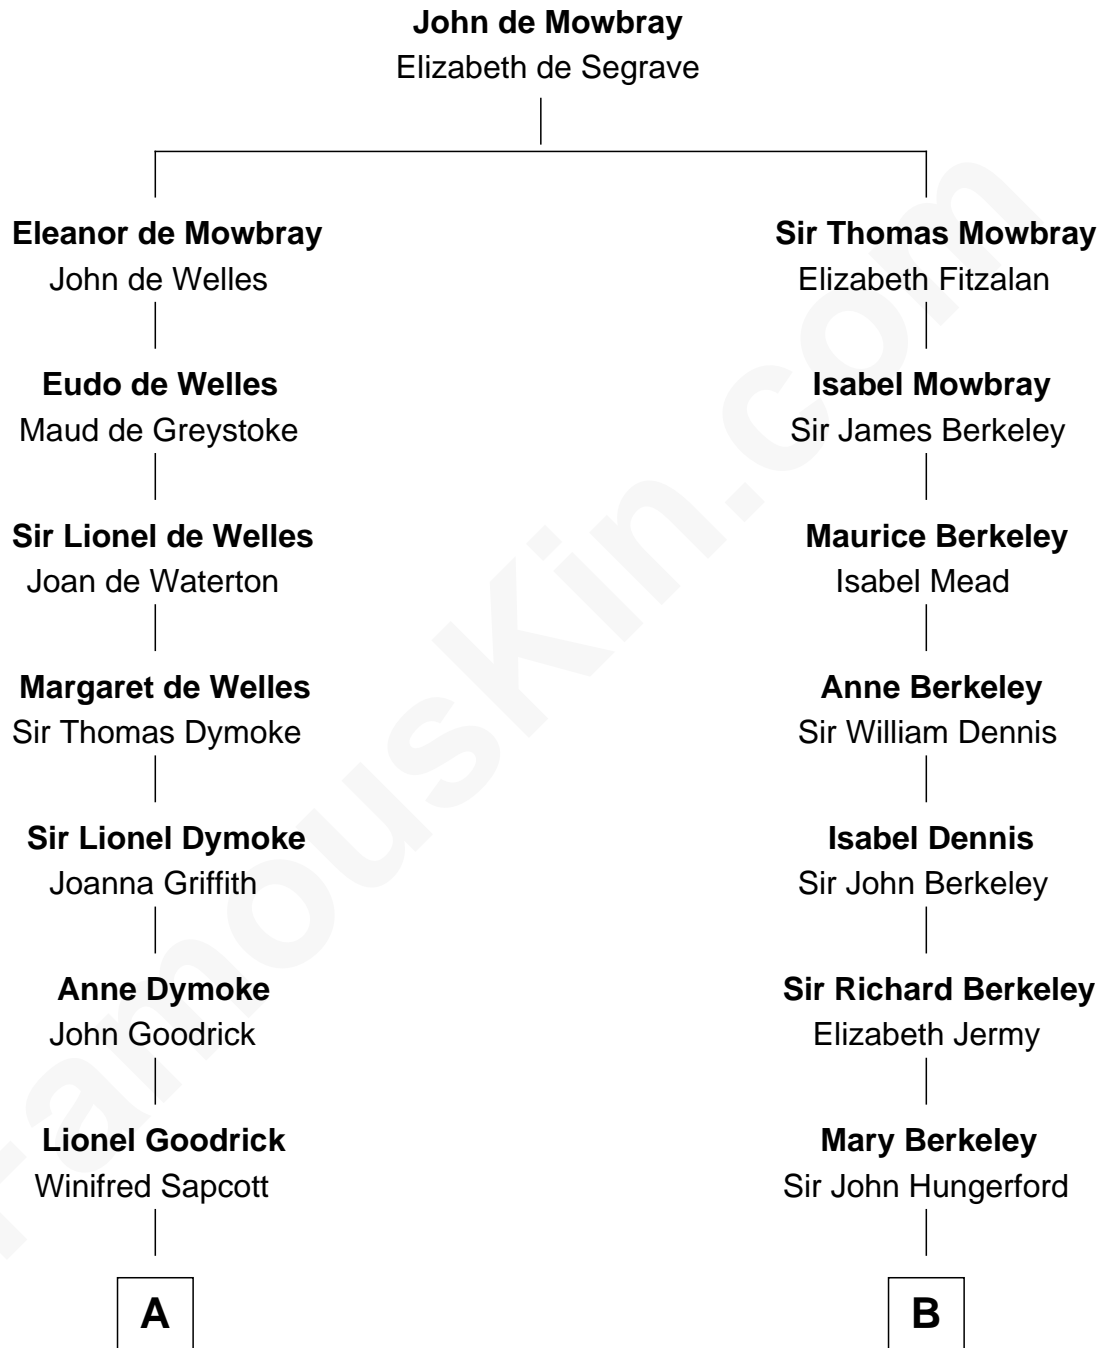

FamousKin.com Relationship Chart of

Dave Cowens

NBA Hall of Famer

13th cousin 7 times removed of

Samuel Prescott

Completed Paul Revere's Midnight Ride

C

—
Charles Albert Atwood

Mina Sylvia Cundiff

—
Stanley True Atwood

Dorothy Ann Ulrich

—
Ruth Ellen Atwood

John Joseph Cowens

—
Dave Cowens

NBA Hall of Famer

FamousKin.com