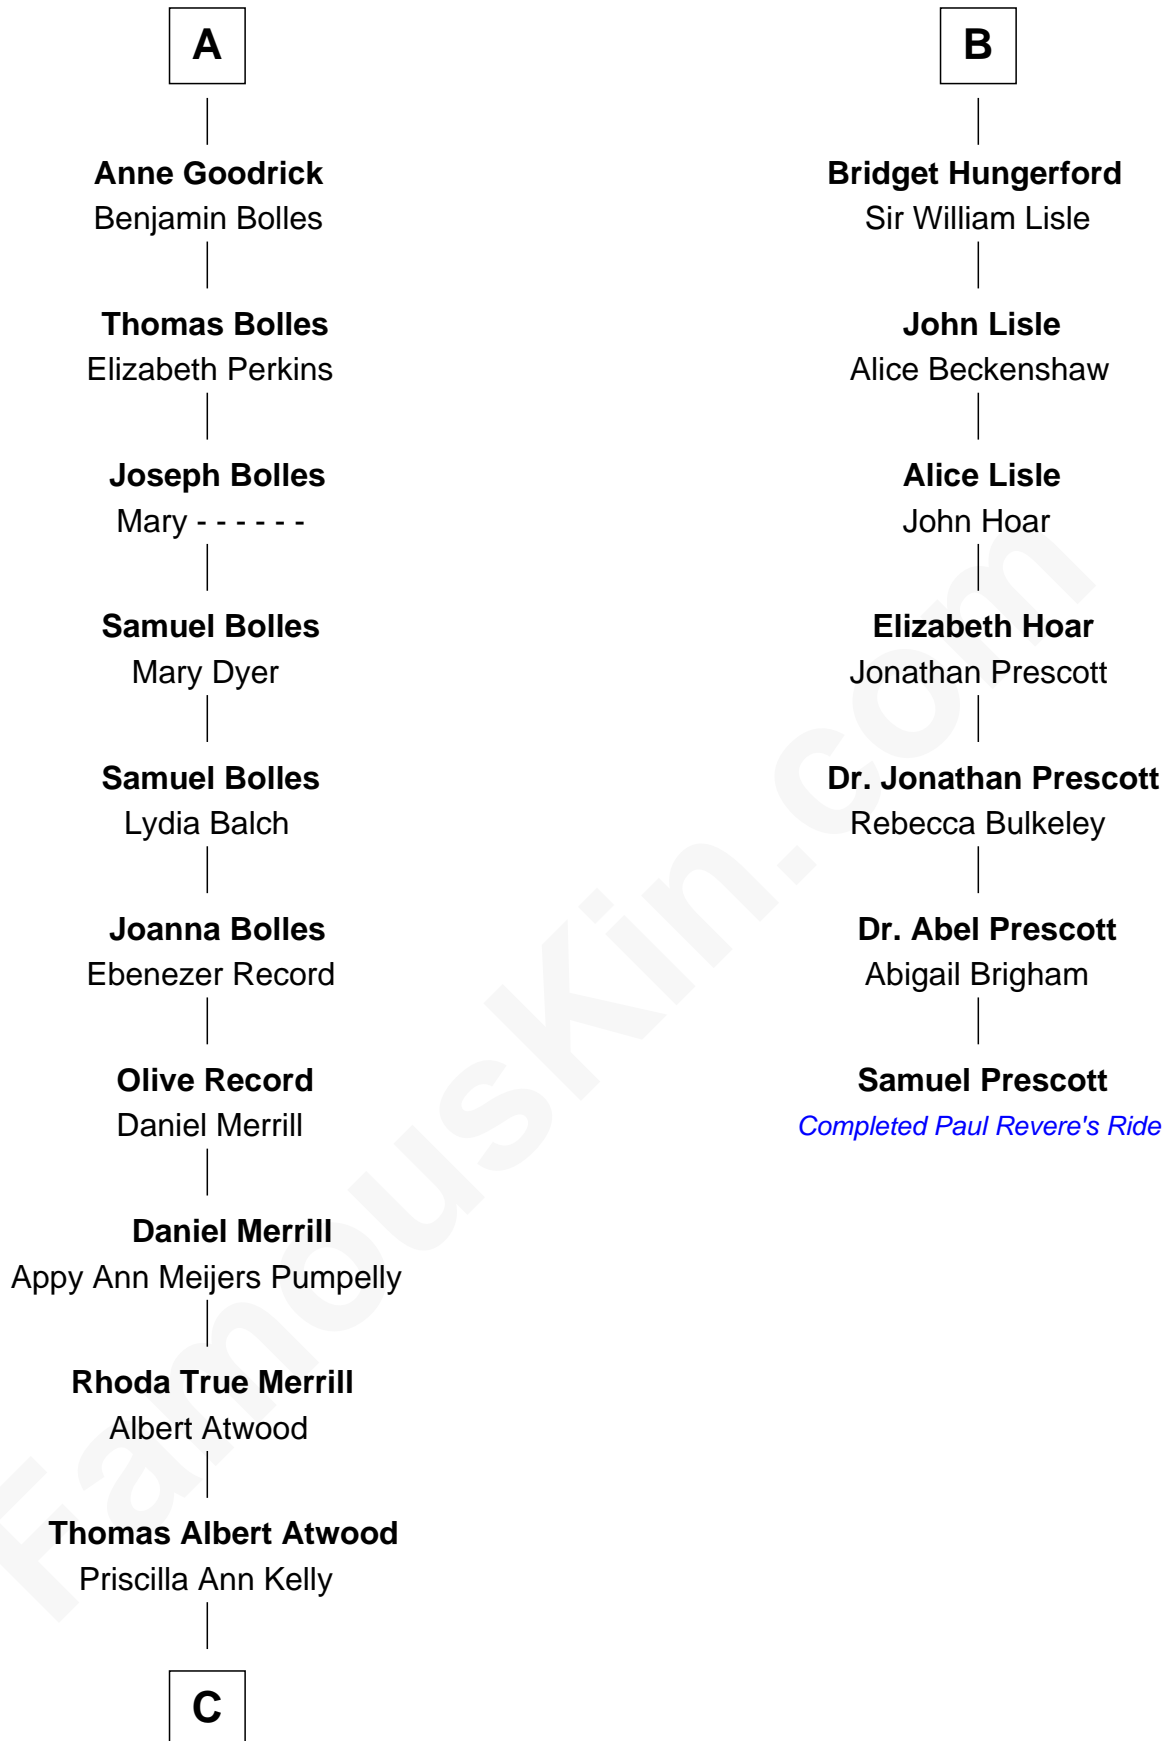

FamousKin.com Relationship Chart of

Dave Cowens

NBA Hall of Famer

13th cousin 7 times removed of

Samuel Prescott

Completed Paul Revere's Midnight Ride

C

—
Charles Albert Atwood

Mina Sylvia Cundiff

—
Stanley True Atwood

Dorothy Ann Ulrich

—
Ruth Ellen Atwood

John Joseph Cowens

—
Dave Cowens

NBA Hall of Famer

FamousKin.com