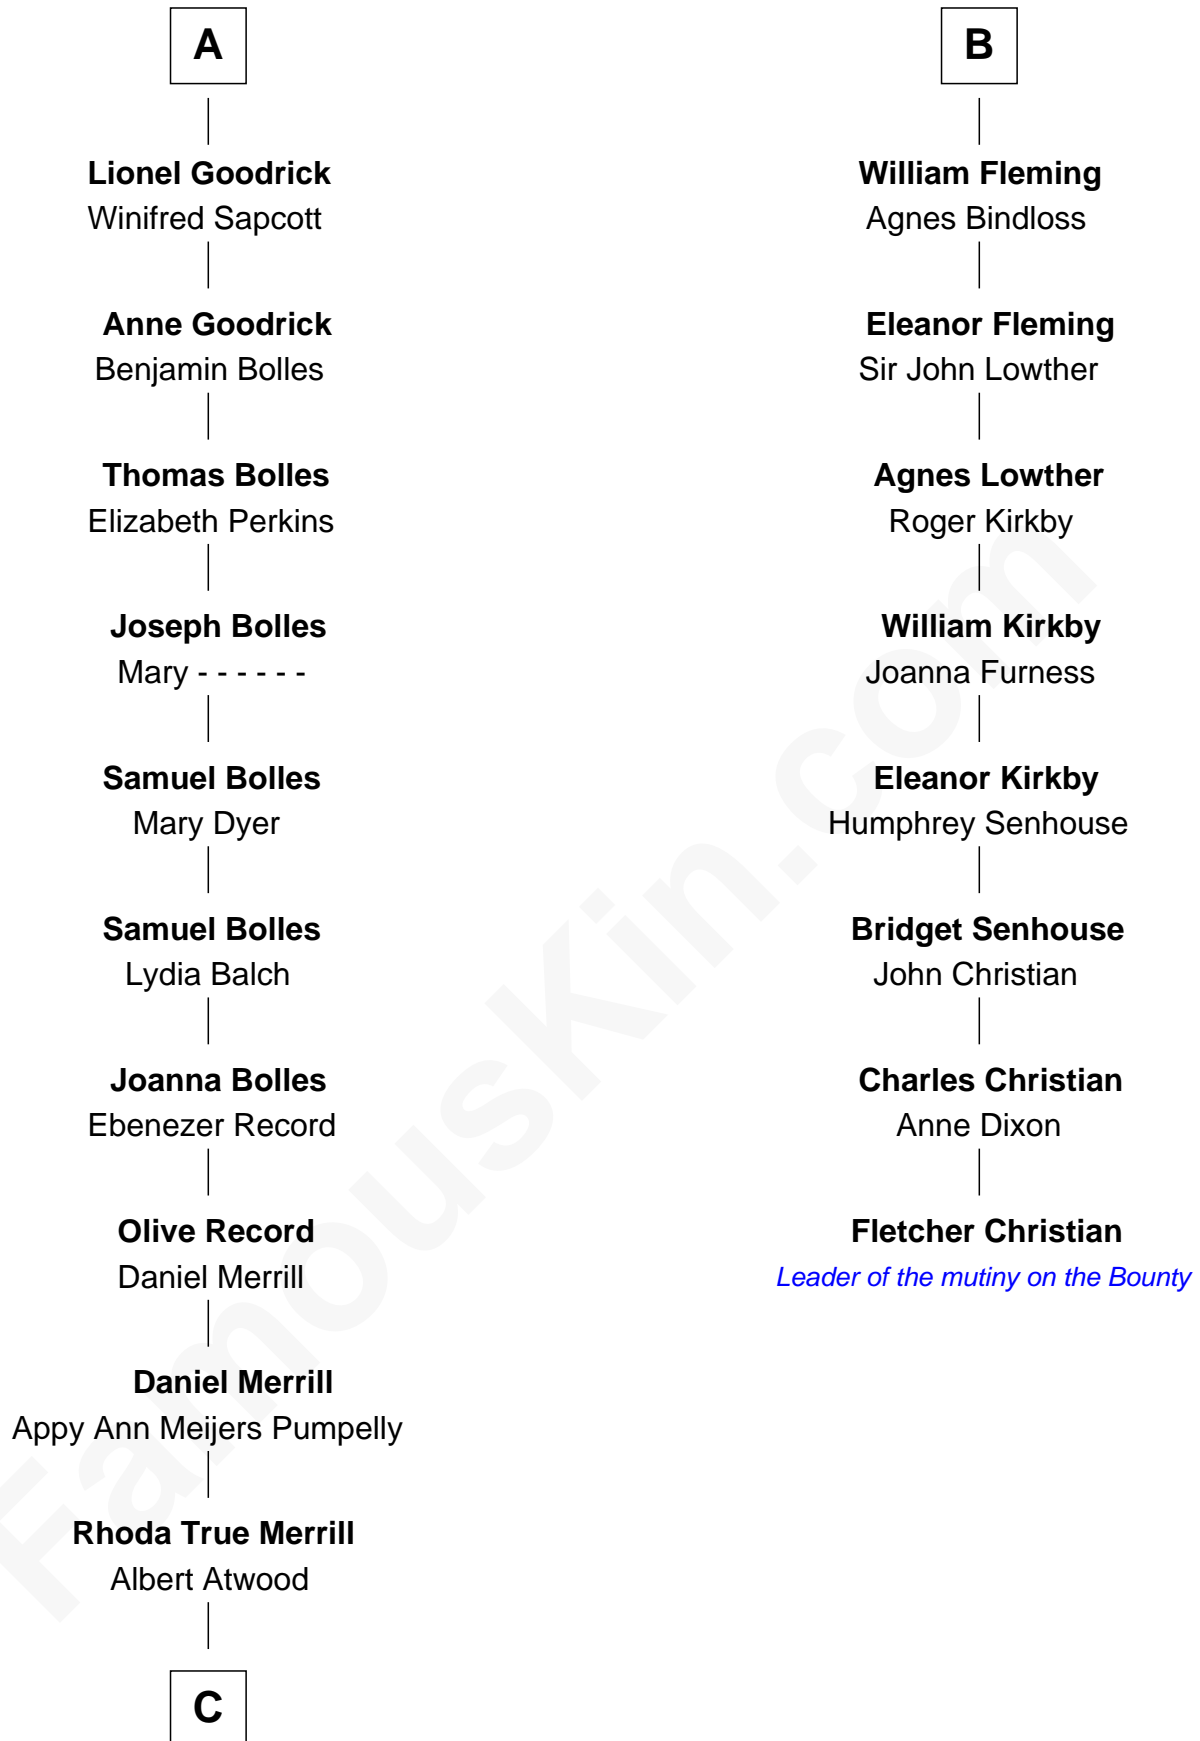

FamousKin.com Relationship Chart of

Dave Cowens

NBA Hall of Famer

14th cousin 7 times removed of

Fletcher Christian

Leader of the mutiny on the Bounty

THE "BOUNTY" AT SEASIDE

C