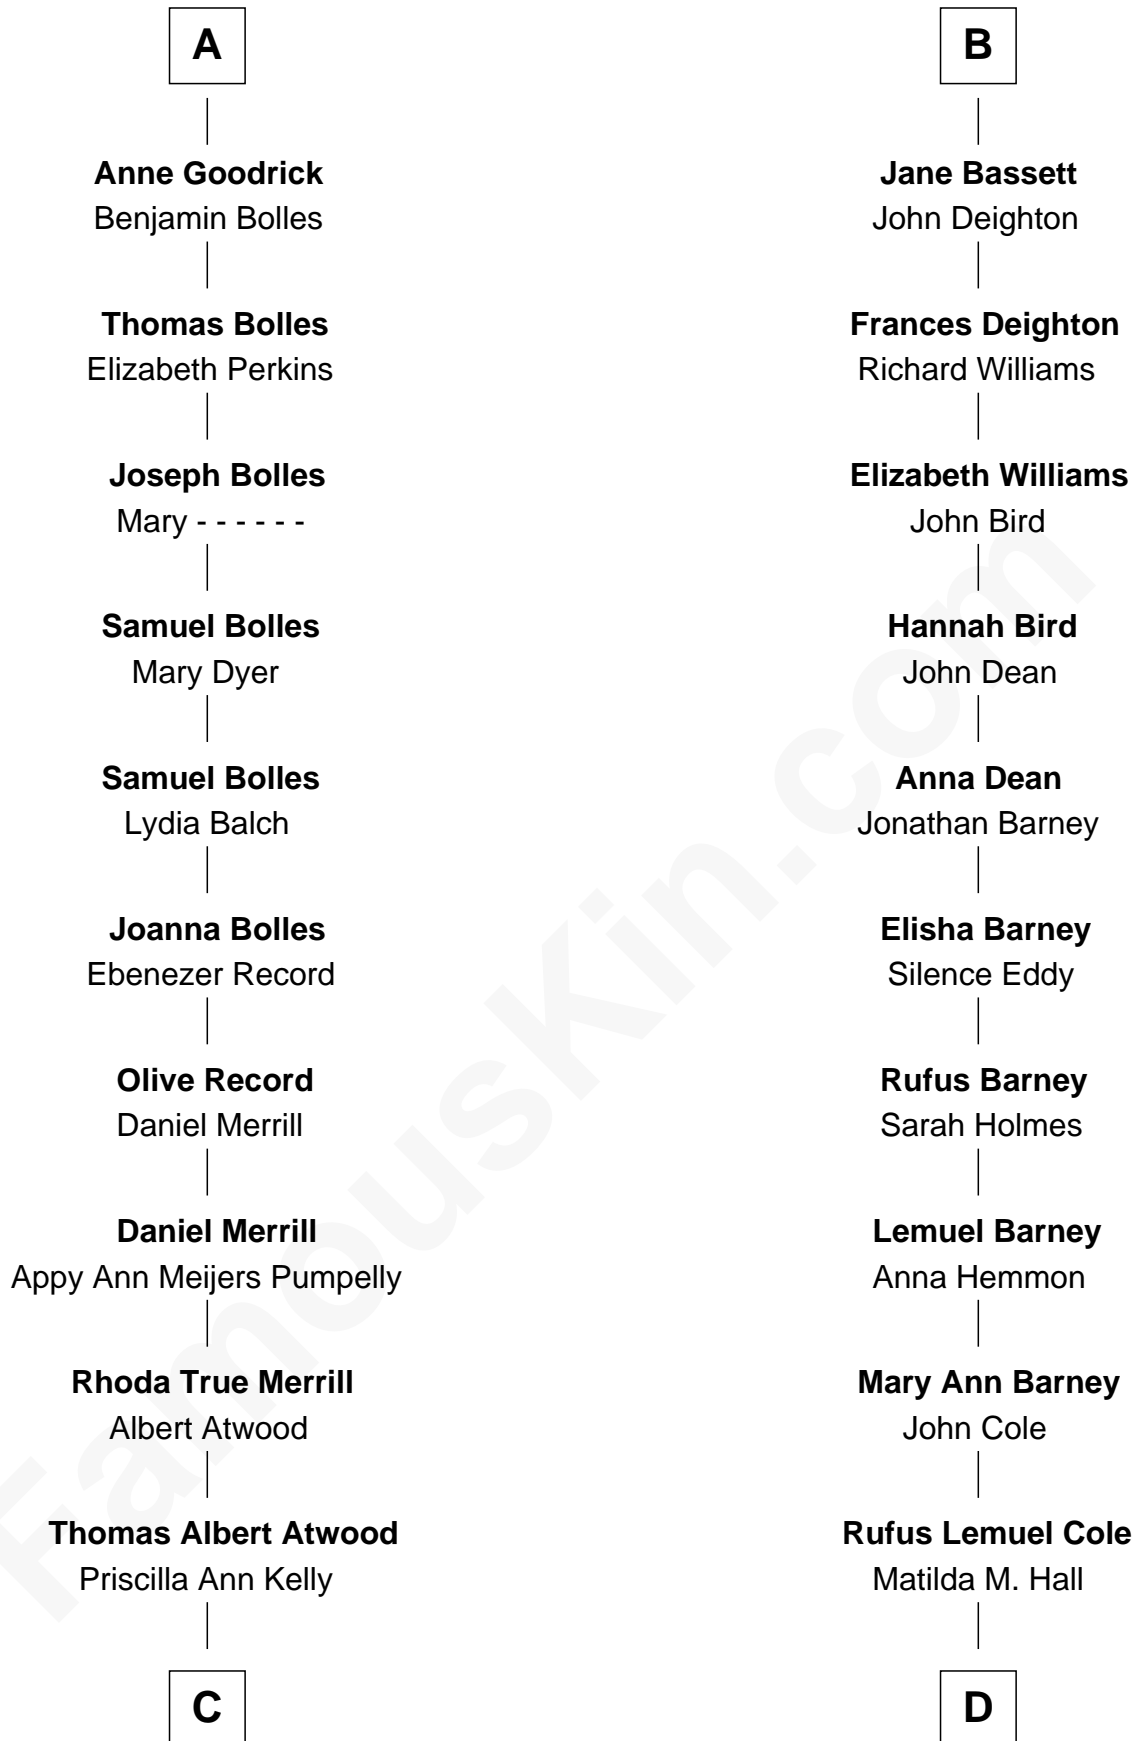

FamousKin.com Relationship Chart of

Dave Cowens

NBA Hall of Famer

20th cousin of

Michael Lookinland

TV Actor

John de Mowbray
Elizabeth de Segrave

Eleanor de Mowbray

Isabel Mowbray

Sir James Berkeley

Maurice Berkeley

Isabel Mead

Anne Berkeley

Sir William Dennis

Isabel Dennis

Sir John Berkeley

Elizabeth Berkeley

Henry Lygon

Elizabeth Lygon

Edward Bassett

B

C

Charles Albert Atwood

Mina Sylvia Cundiff