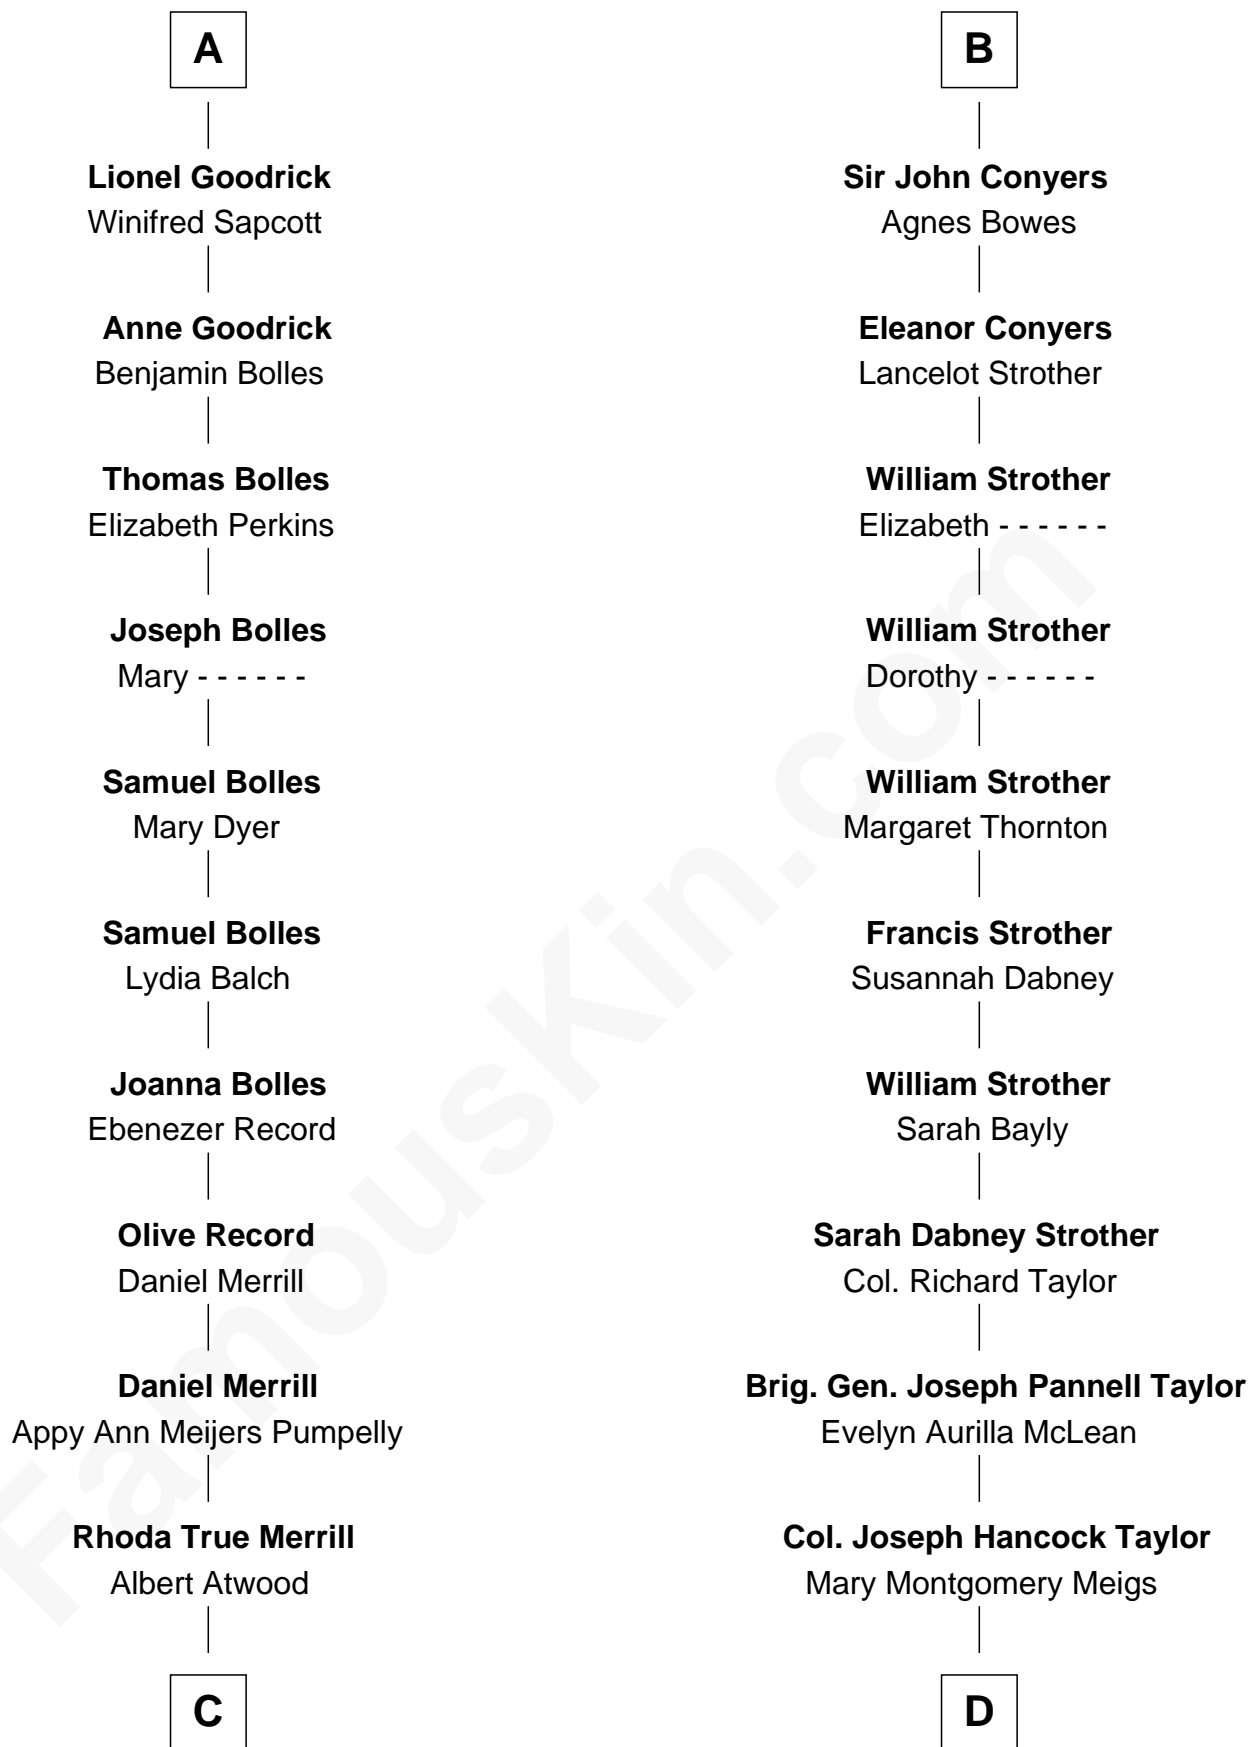

FamousKin.com Relationship Chart of

Dave Cowens

NBA Hall of Famer

20th cousin 1 time removed of

Parker Stevenson

TV and Movie Actor

C

Thomas Albert Atwood